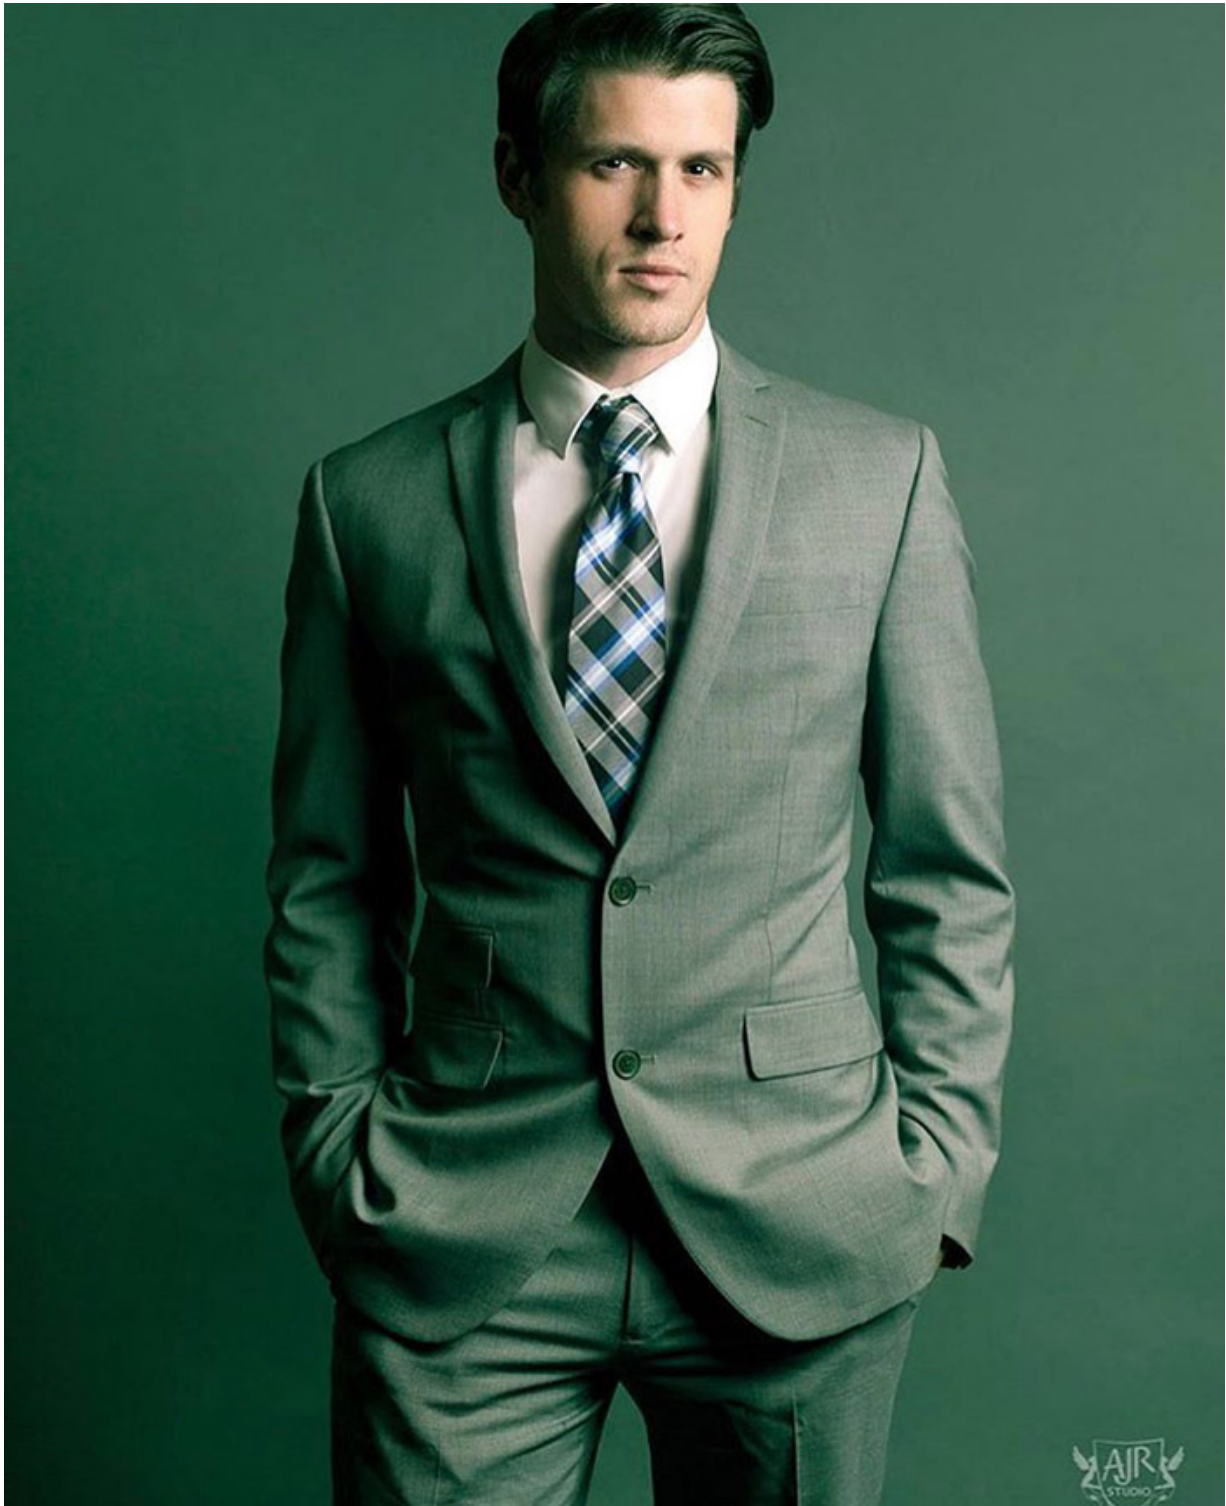

BRANDMODELS

RYAN LARSON

HAIR: BROWN

EYES: GREEN

HEIGHT: 6' 0"

INSEAM: 32

WAIST: 31

SHIRT: M

SUIT: 38R

SHOE: 12

MODEL: RYAN LARSON, D2 MODEL
PHOTOGRAPHY: HAYLEY FOX
HAIR: TARA NOLLE
WARDROBE: TARA NOLLE & HAYLEY FOX

@danielaghaart

MODEL: ERAN LARSON D2 MODELS
PHOTOGRAPHY: HOLLY FISK
HAIR: TARA NOLLE
WARDROBE: TARA NOLLE & HOLLY FISK