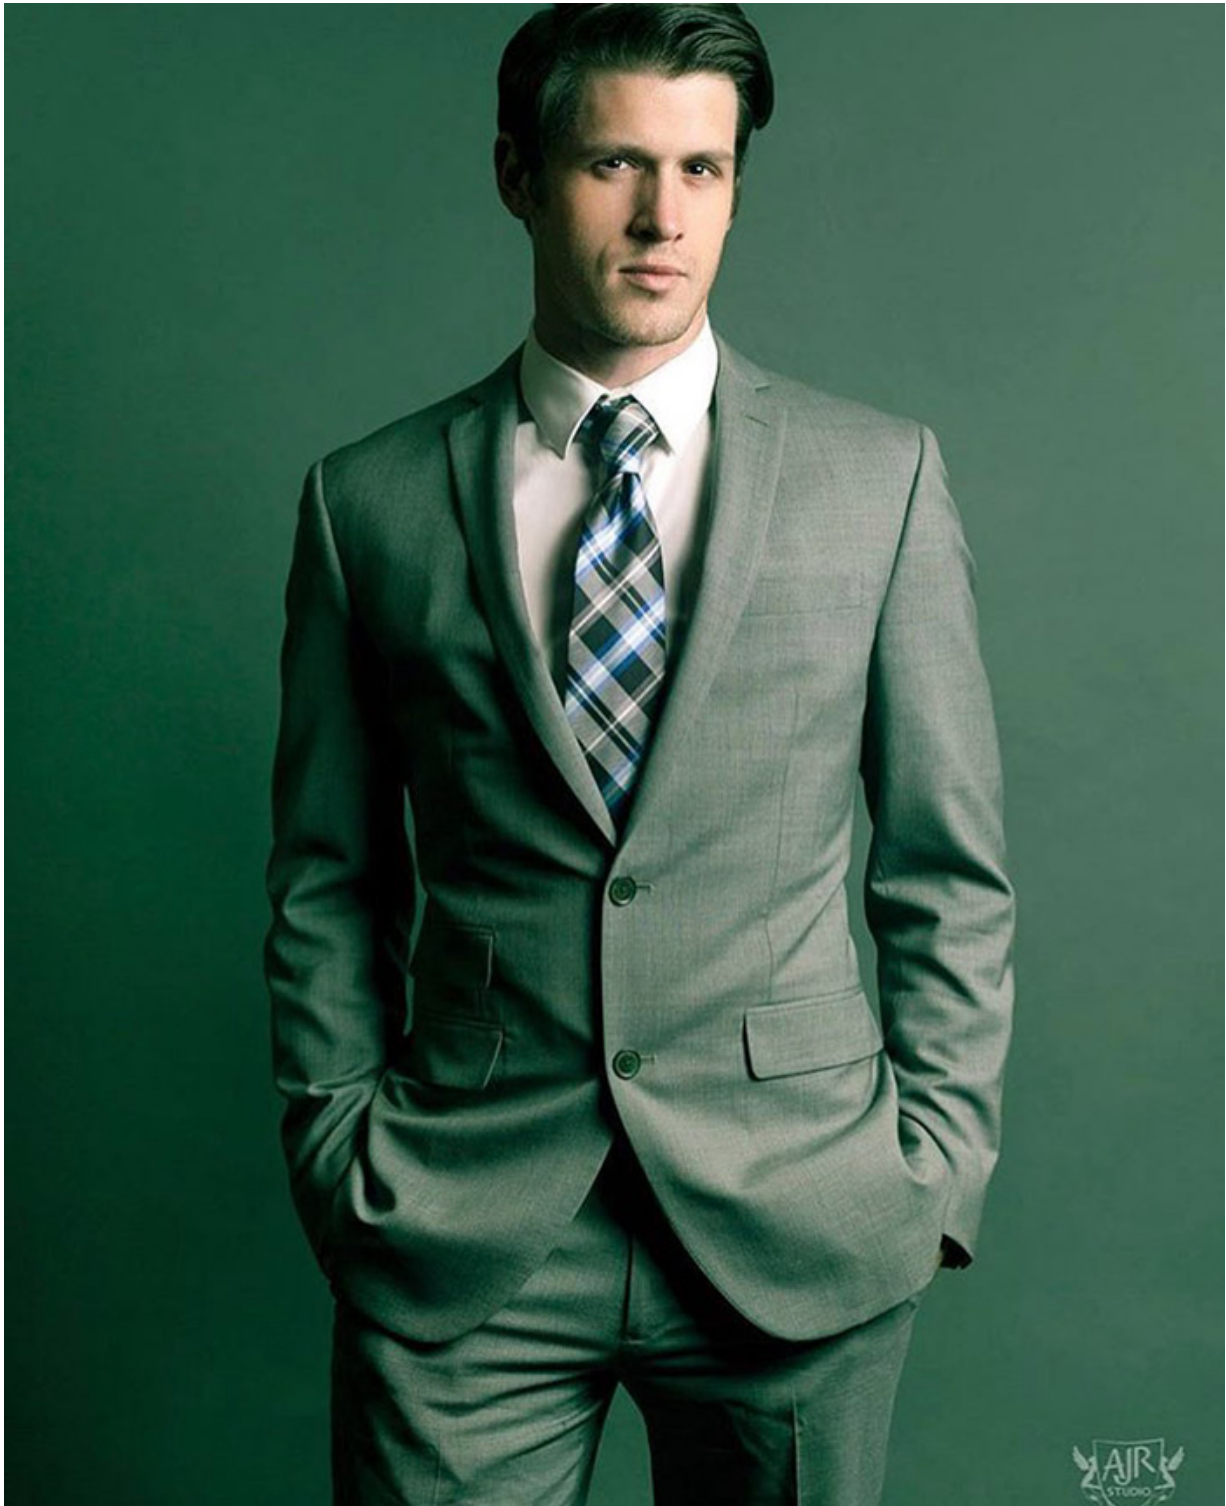

BRANDMODELS

RYAN LARSON

HAIR: BROWN

EYES: GREEN

HEIGHT: 6' 0"

INSEAM: 32

WAIST: 31

SHIRT: M

SUIT: 38R

SHOE: 12

MAGNIFIC & COMPANY, INC.
AJR

MODEL: RYAN LARSON, D2 MODEL
PHOTOGRAPHY: HAYLEY FOX
HAIR: TARA NOLLE
WARDROBE: TARA NOLLE & HAYLEY FOX

@danielaghaart

MODEL: ERAN LARSON DT MODELS
PHOTOGRAPHY: HOLLY FISK
HAIR: TARA NOLLE
WARDROBE: TARA NOLLE & HOLLY FISK