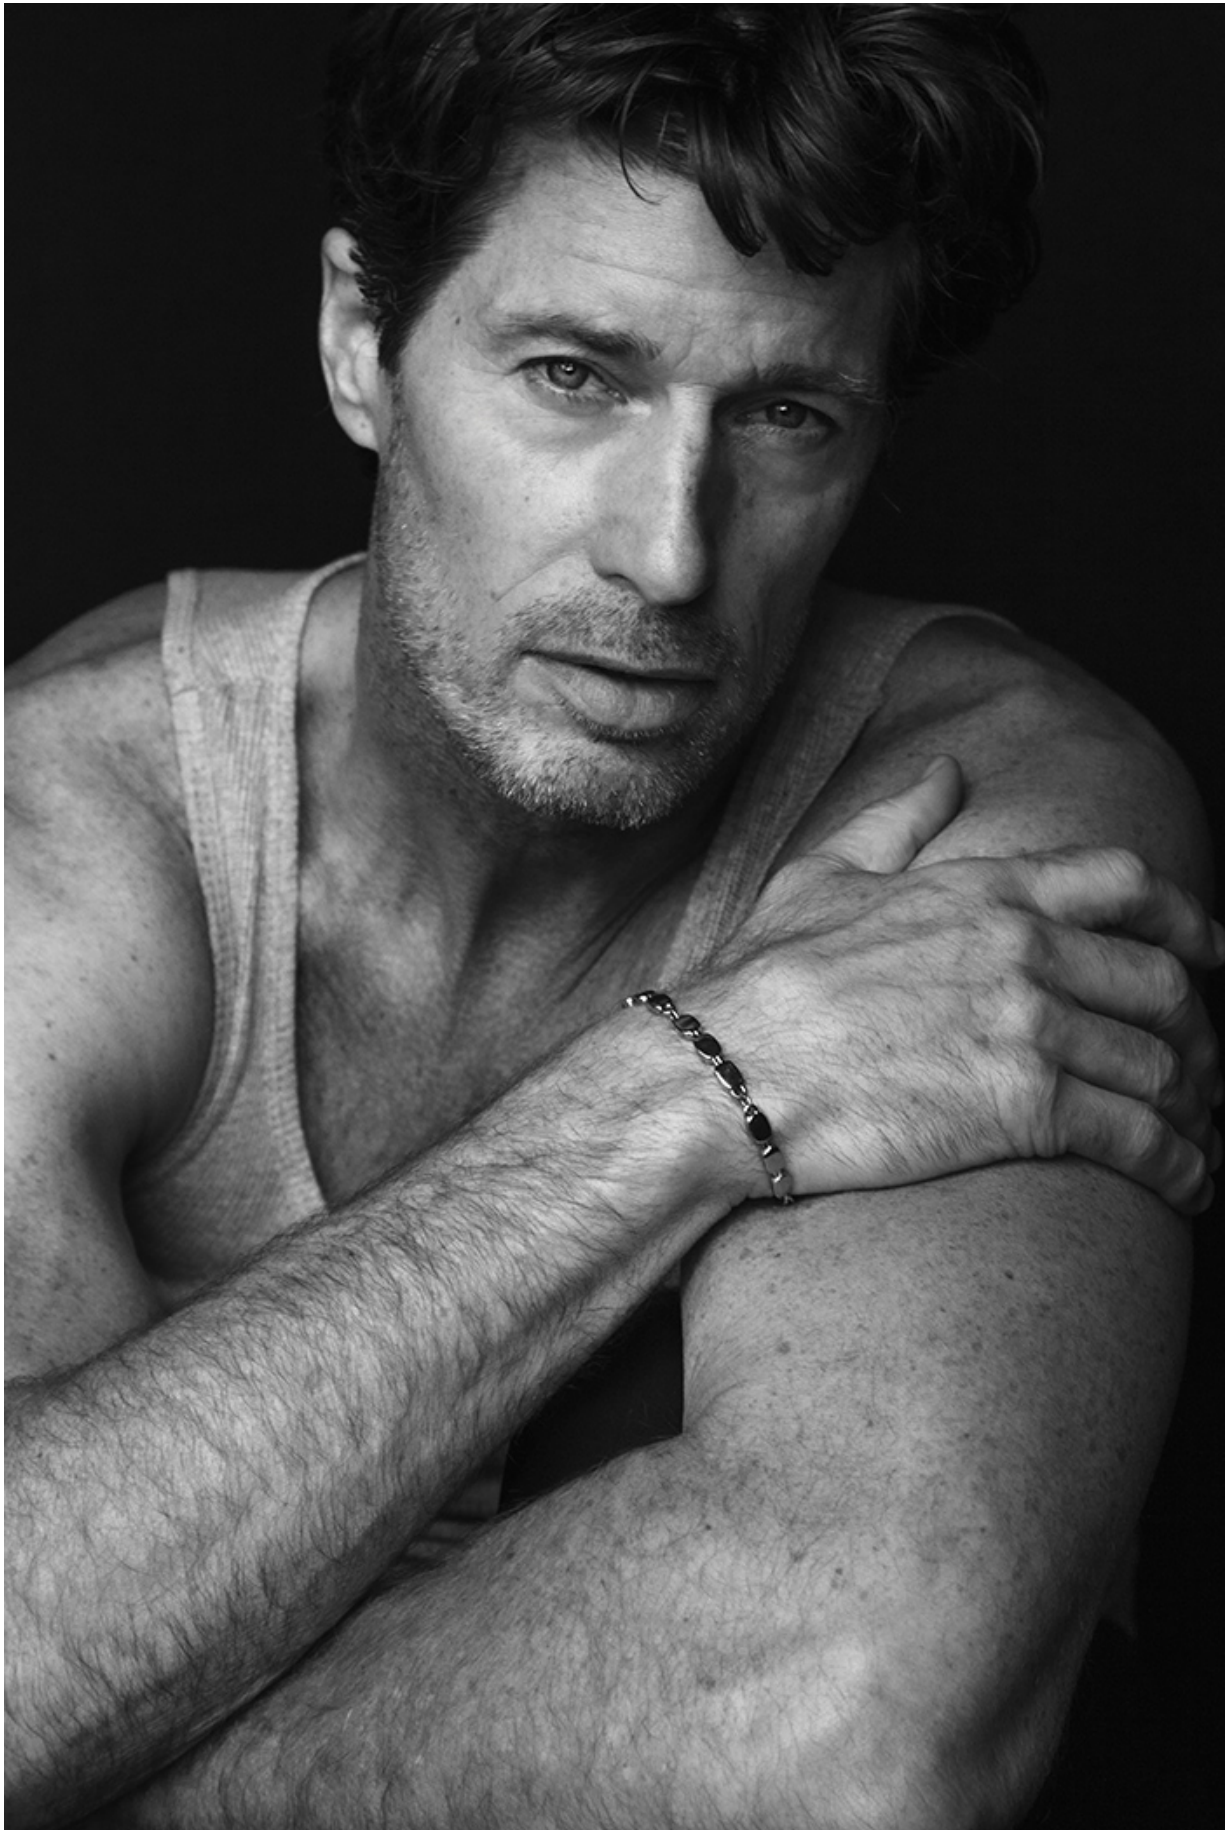

BRANDMODELS

RIB HILLIS

HAIR: LIGHT BROWN

EYES: BLUE

HEIGHT: 6' 0"

INSEAM: 32

WAIST: 32

SHIRT: 15.5/35

SUIT: 40L

SHOE: 10.5

WHAT WE DO...

ECHOES

RIB HILLIS

PHOTOS & INTERVIEW
BY
ADAM REED