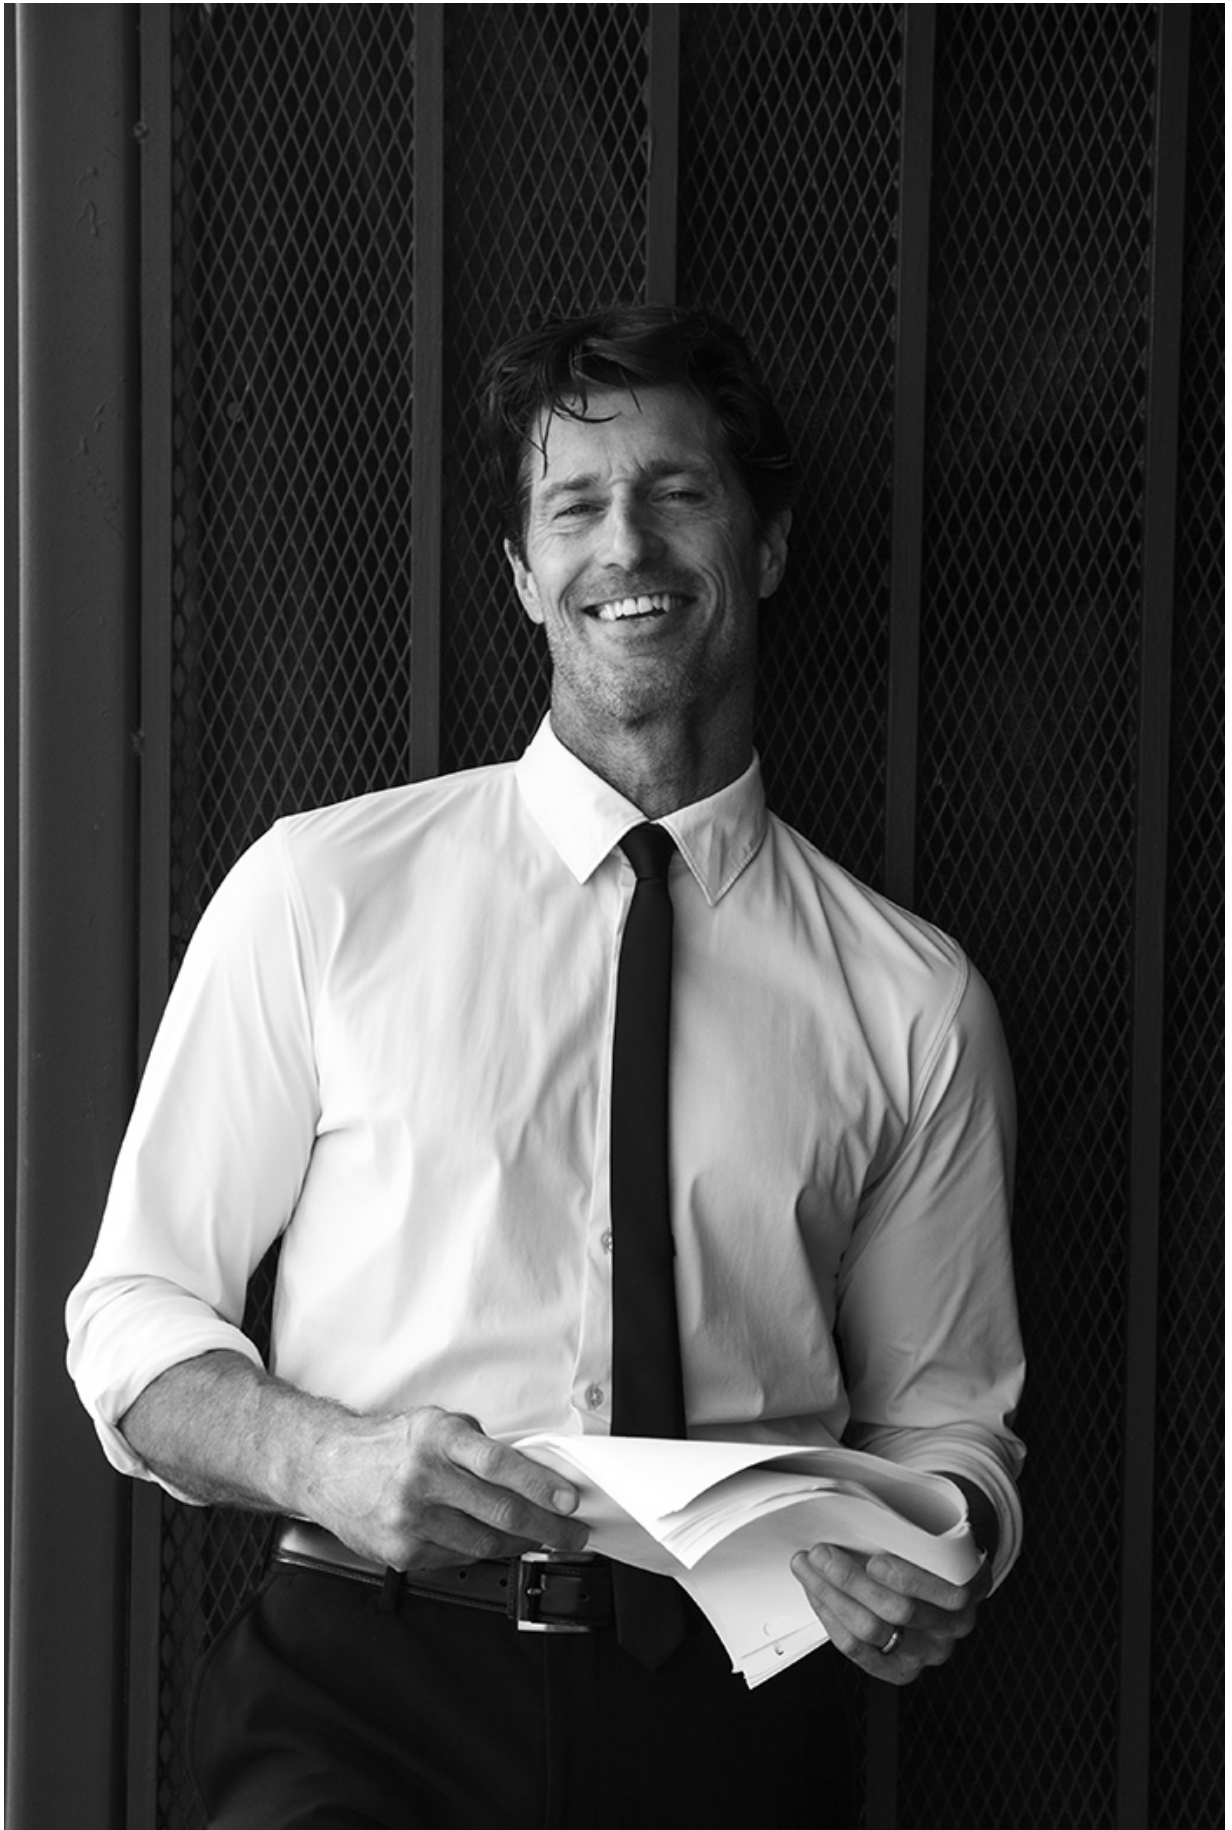

BRANDMODELS

RIB HILLIS

HAIR: LIGHT BROWN

EYES: BLUE

HEIGHT: 6' 0"

INSEAM: 32

WAIST: 32

SHIRT: 15.5/35

SUIT: 40L

SHOE: 10.5

WHAT WE DO...

ECHOES

RIB HILLIS

PHOTOS & INTERVIEW
BY
ADAM REED