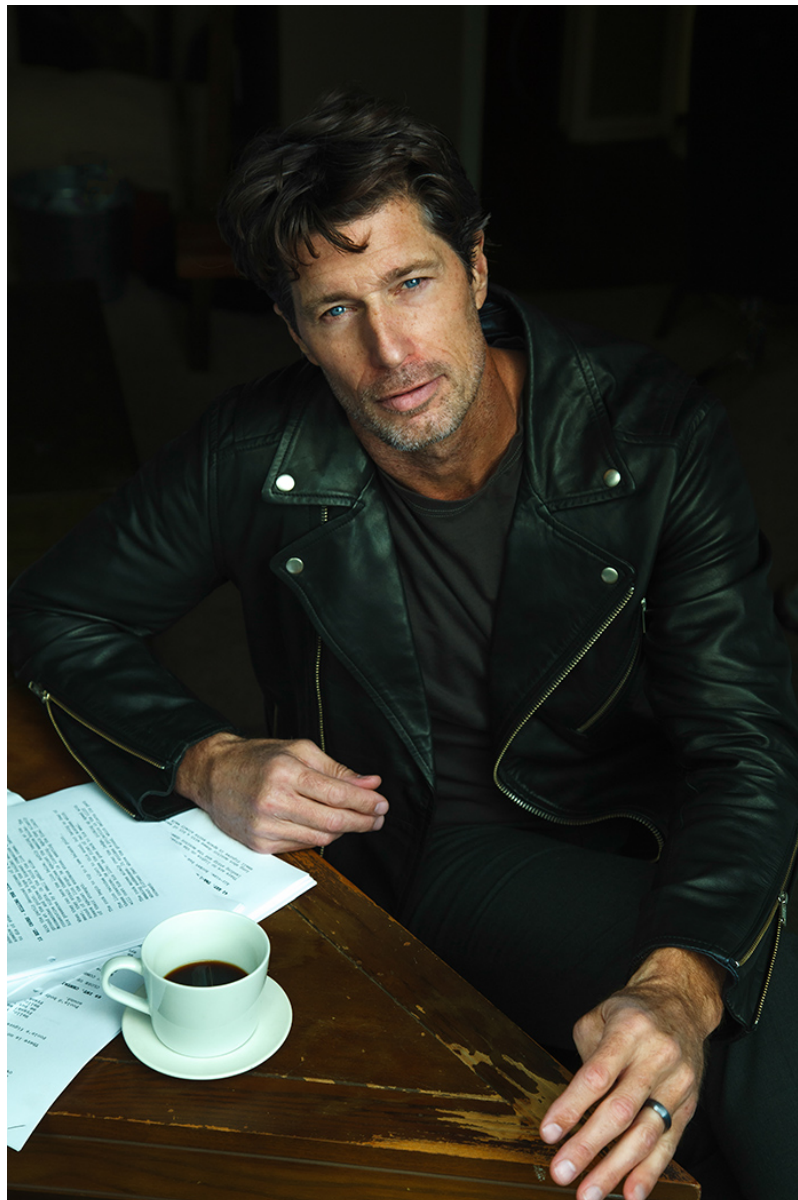

BRANDMODELS

RIB HILLIS

HAIR: LIGHT BROWN

EYES: BLUE

HEIGHT: 6' 0"

INSEAM: 32

WAIST: 32

SHIRT: 15.5/35

SUIT: 40L

SHOE: 10.5

WHAT WE DO...

ECHOES

RIB HILLIS

PHOTOS & INTERVIEW
BY
ADAM REED