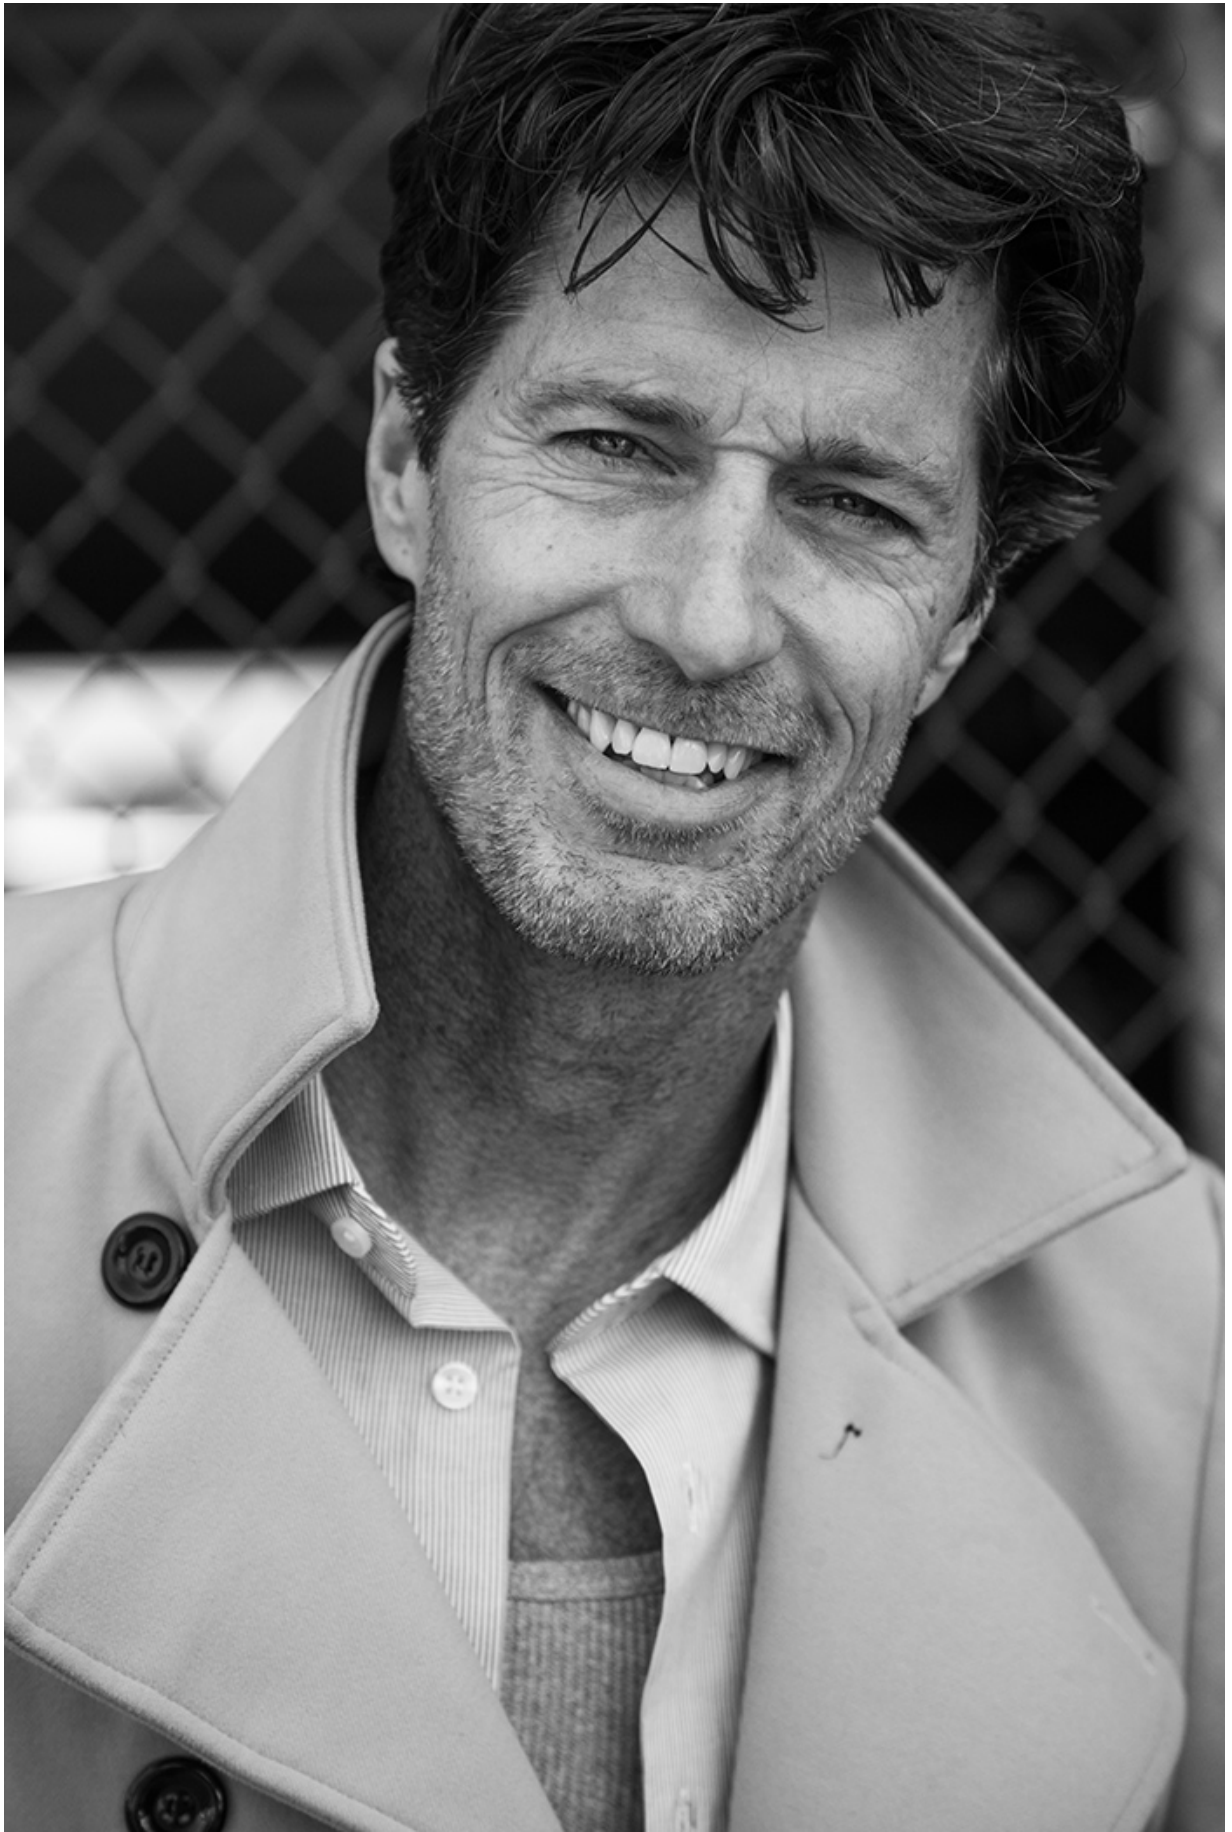

BRANDMODELS

RIB HILLIS

HAIR: LIGHT BROWN

EYES: BLUE

HEIGHT: 6' 0"

INSEAM: 32

WAIST: 32

SHIRT: 15.5/35

SUIT: 40L

SHOE: 10.5

WHAT WE DO...

ECHOES

RIB HILLIS

PHOTOS & INTERVIEW
BY
ADAM REED