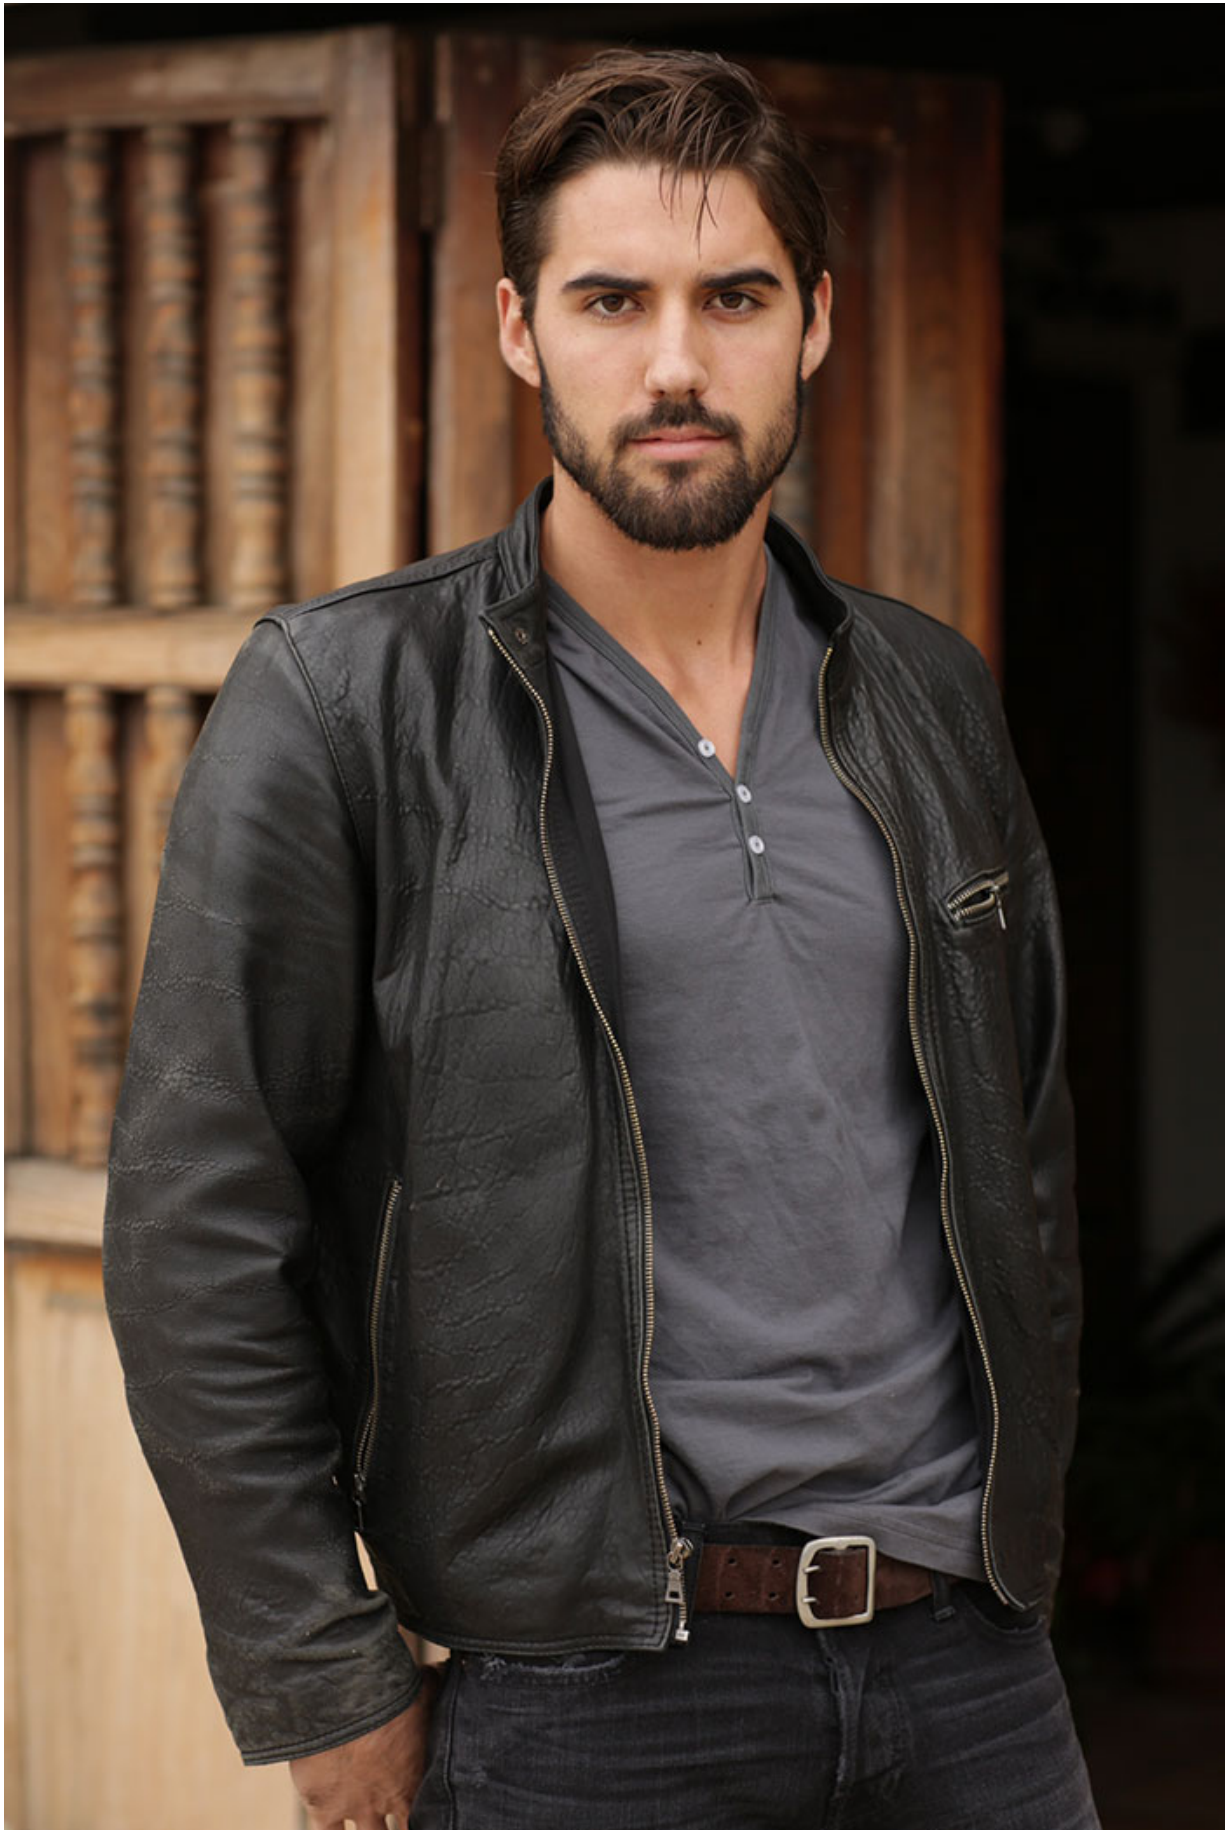

BRANDMODELS

JOHN BLACK

HAIR: BROWN

EYES: BROWN

HEIGHT: 6' 2"

INSEAM: 34

WAIST: 31

SHIRT: -

SUIT: -

SHOE: 12

Johnny B.[®]
AUTHENTIC HAIR

JOHNNYBHAIRCARE.COM

Johnny B.
AUTHENTIC HAIR

JOHNNYBHAIRCARE.COM