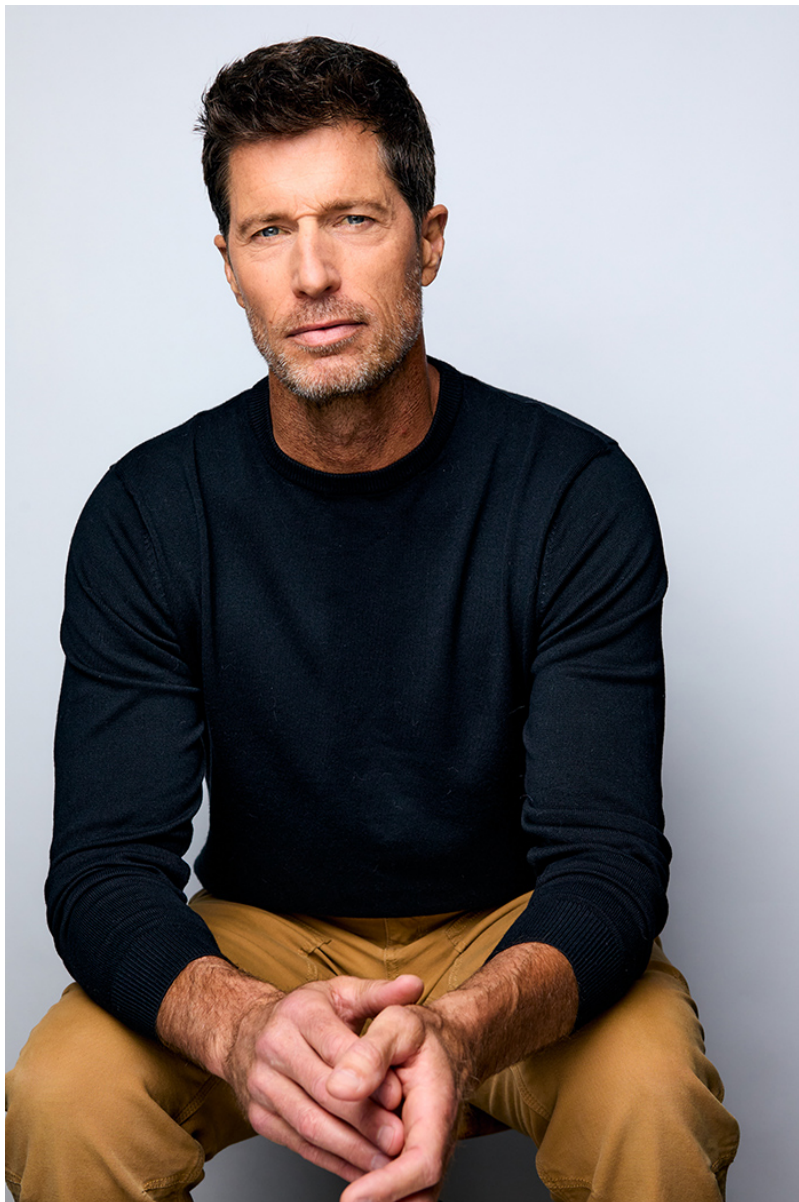

BRANDMODELS

RIB HILLIS

HAIR: LIGHT BROWN

EYES: BLUE

HEIGHT: 6'0"

INSEAM: 32

WAIST: 32

SHIRT: 15.5/35

SUIT: 40L

SHOE: 10.5