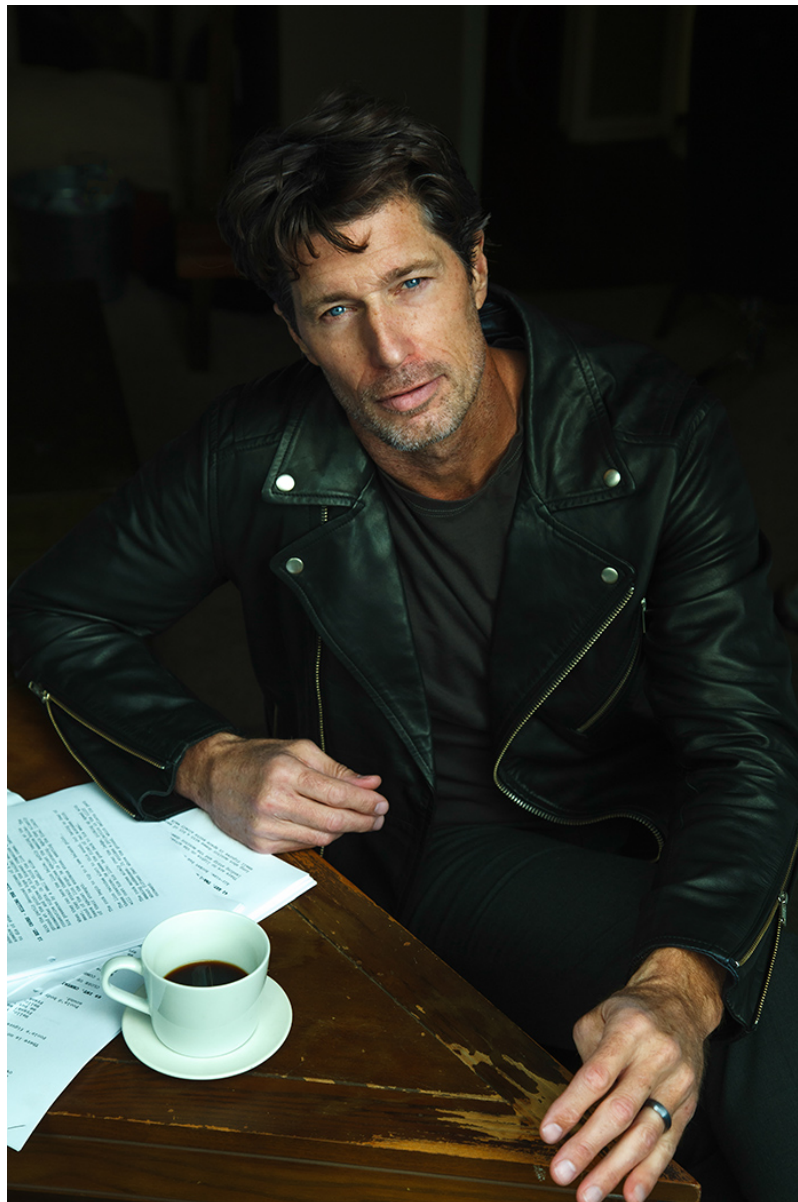

BRANDMODELS

RIB HILLIS

HAIR: LIGHT BROWN

EYES: BLUE

HEIGHT: 6' 0"

INSEAM: 32

WAIST: 32

SHIRT: 15.5/35

SUIT: 40L

SHOE: 10.5

WHAT WE DO...

ECHOES

RIB HILLIS

PHOTOS & INTERVIEW
BY
ADAM REED