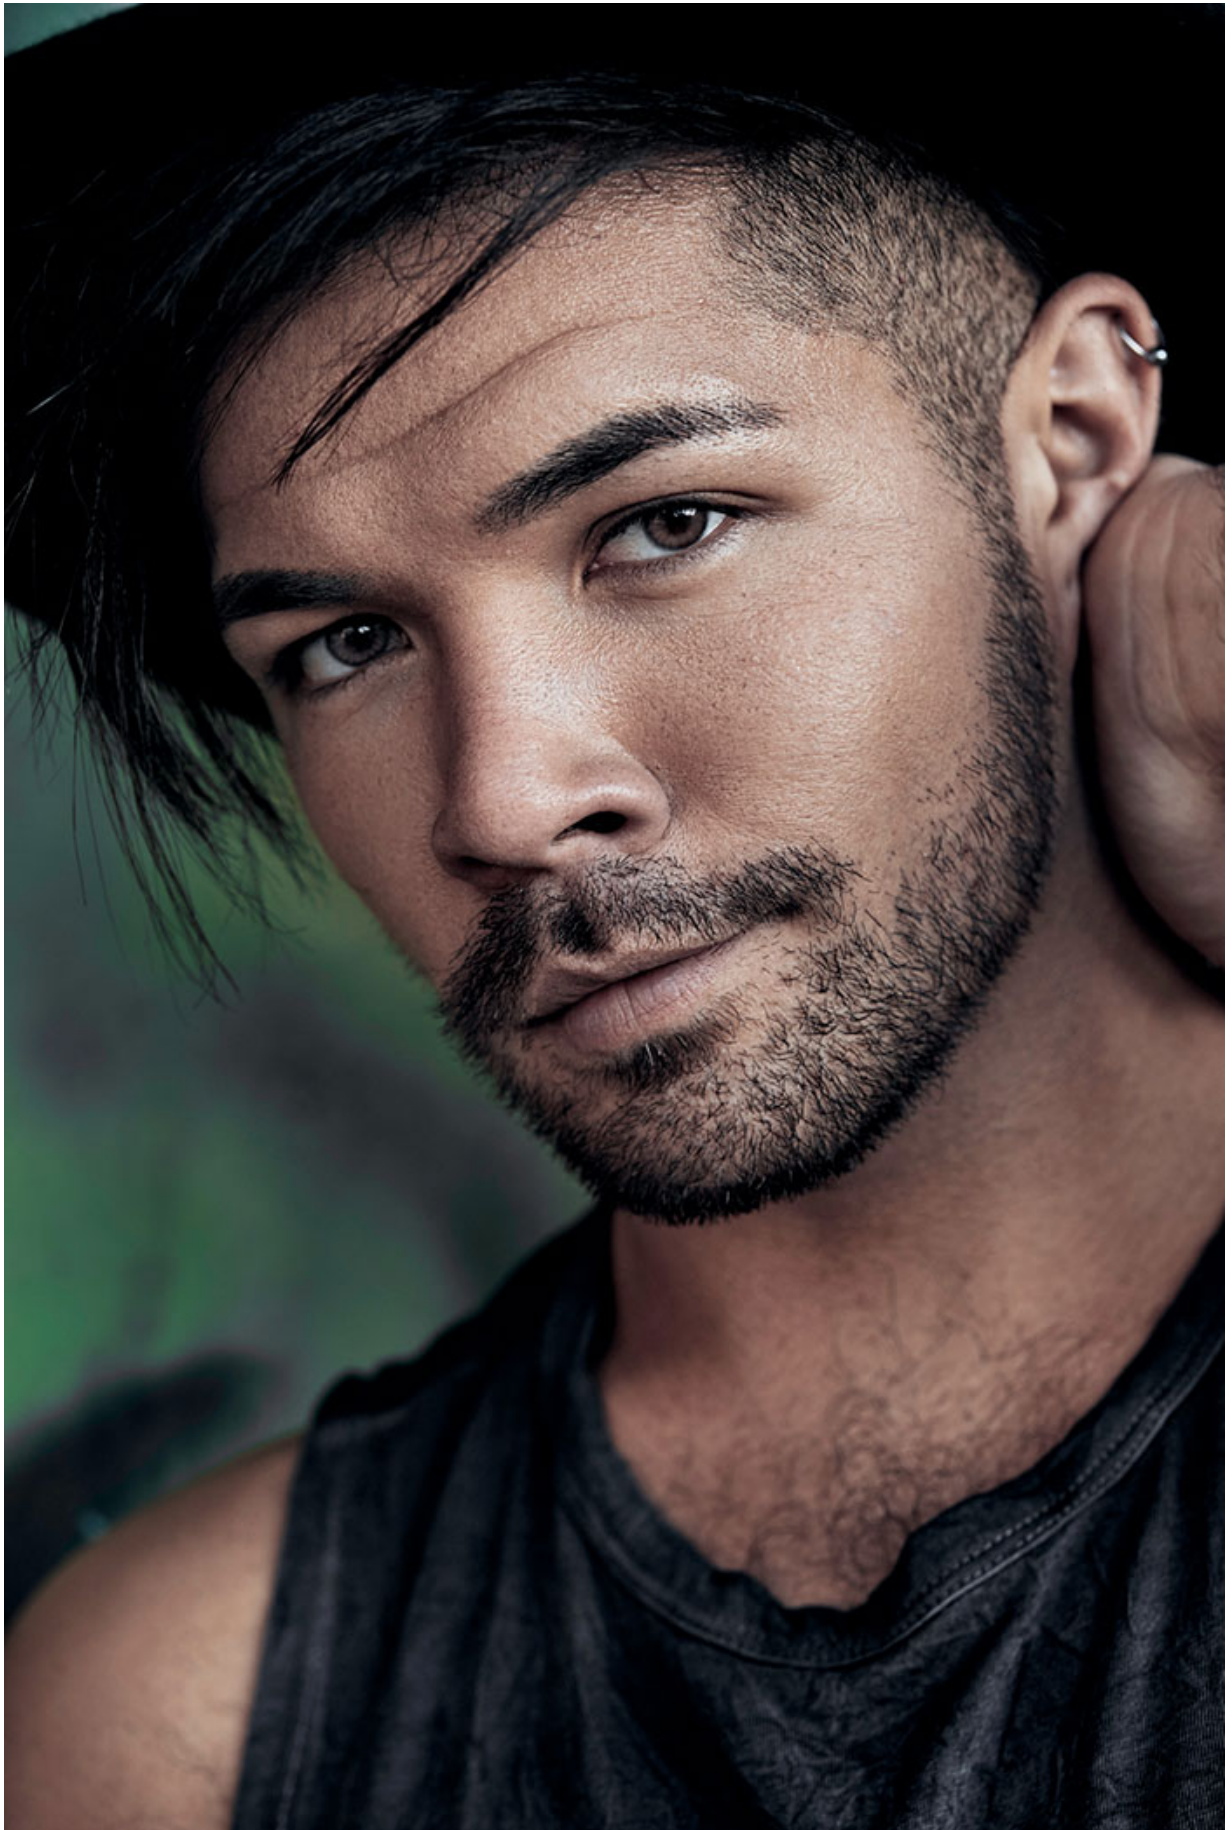

## TAYLOR LAX

HAIR: BROWN

EYES: BROWN

HEIGHT: 5' 11"

INSEAM: 31

WAIST: 31

SHIRT: 15.5/33

SUIT: 40R

SHOE: 10

**Russell  
McFADDEN  
Imagery**

Russell  
McFADDEN  
Imagery

WILLIAM LEE  
Photography *Lee*

WILLIAM LEI  
Photography  
W Lei