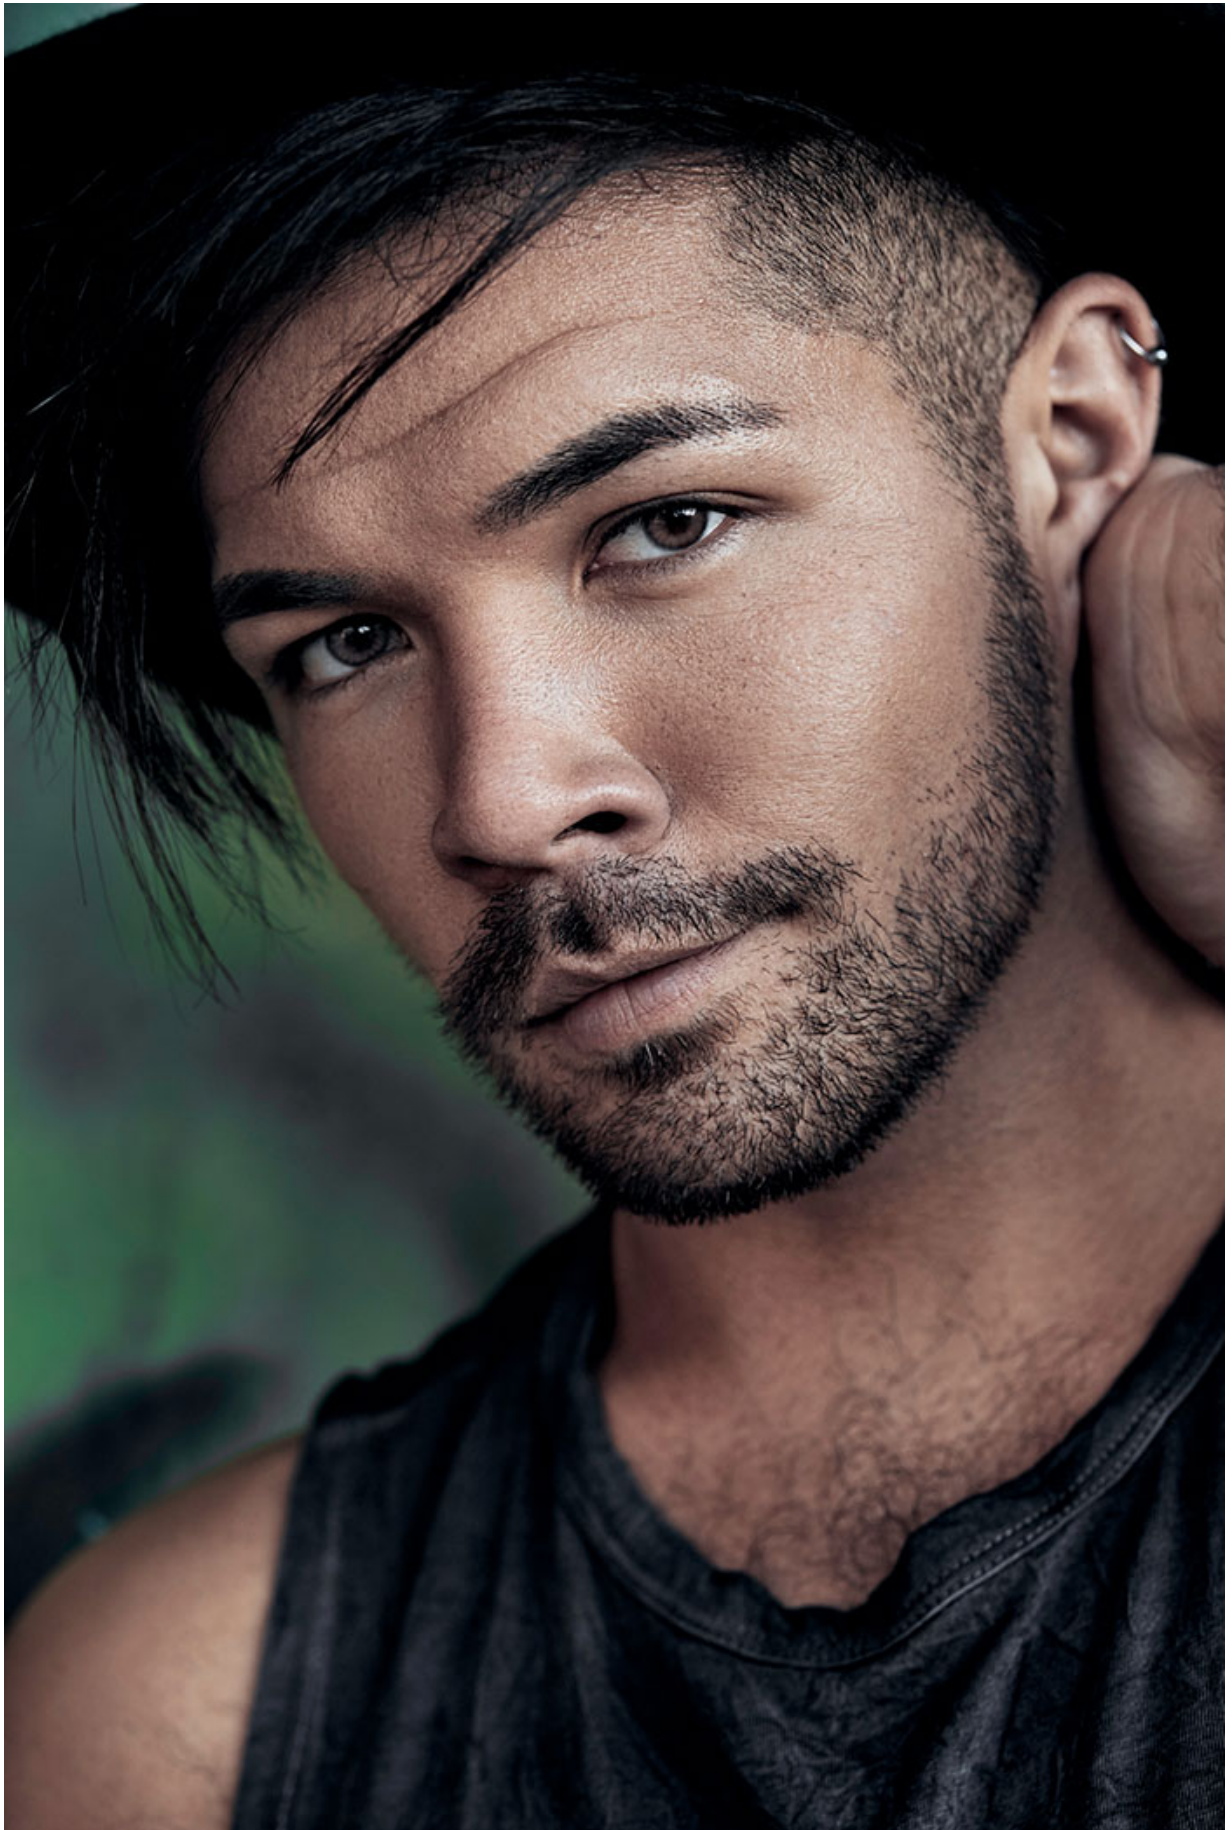

## TAYLOR LAX

HAIR: BROWN

EYES: BROWN

HEIGHT: 5' 11"

INSEAM: 31

WAIST: 31

SHIRT: 15.5/33

SUIT: 40R

SHOE: 10

**Russell  
McFADDEN  
Imagery**

Russell  
McFADDEN  
Imagery

WILLIAM LEE  
Photography  
Lei

WILLIAM LEI  
Photography  
W Lei