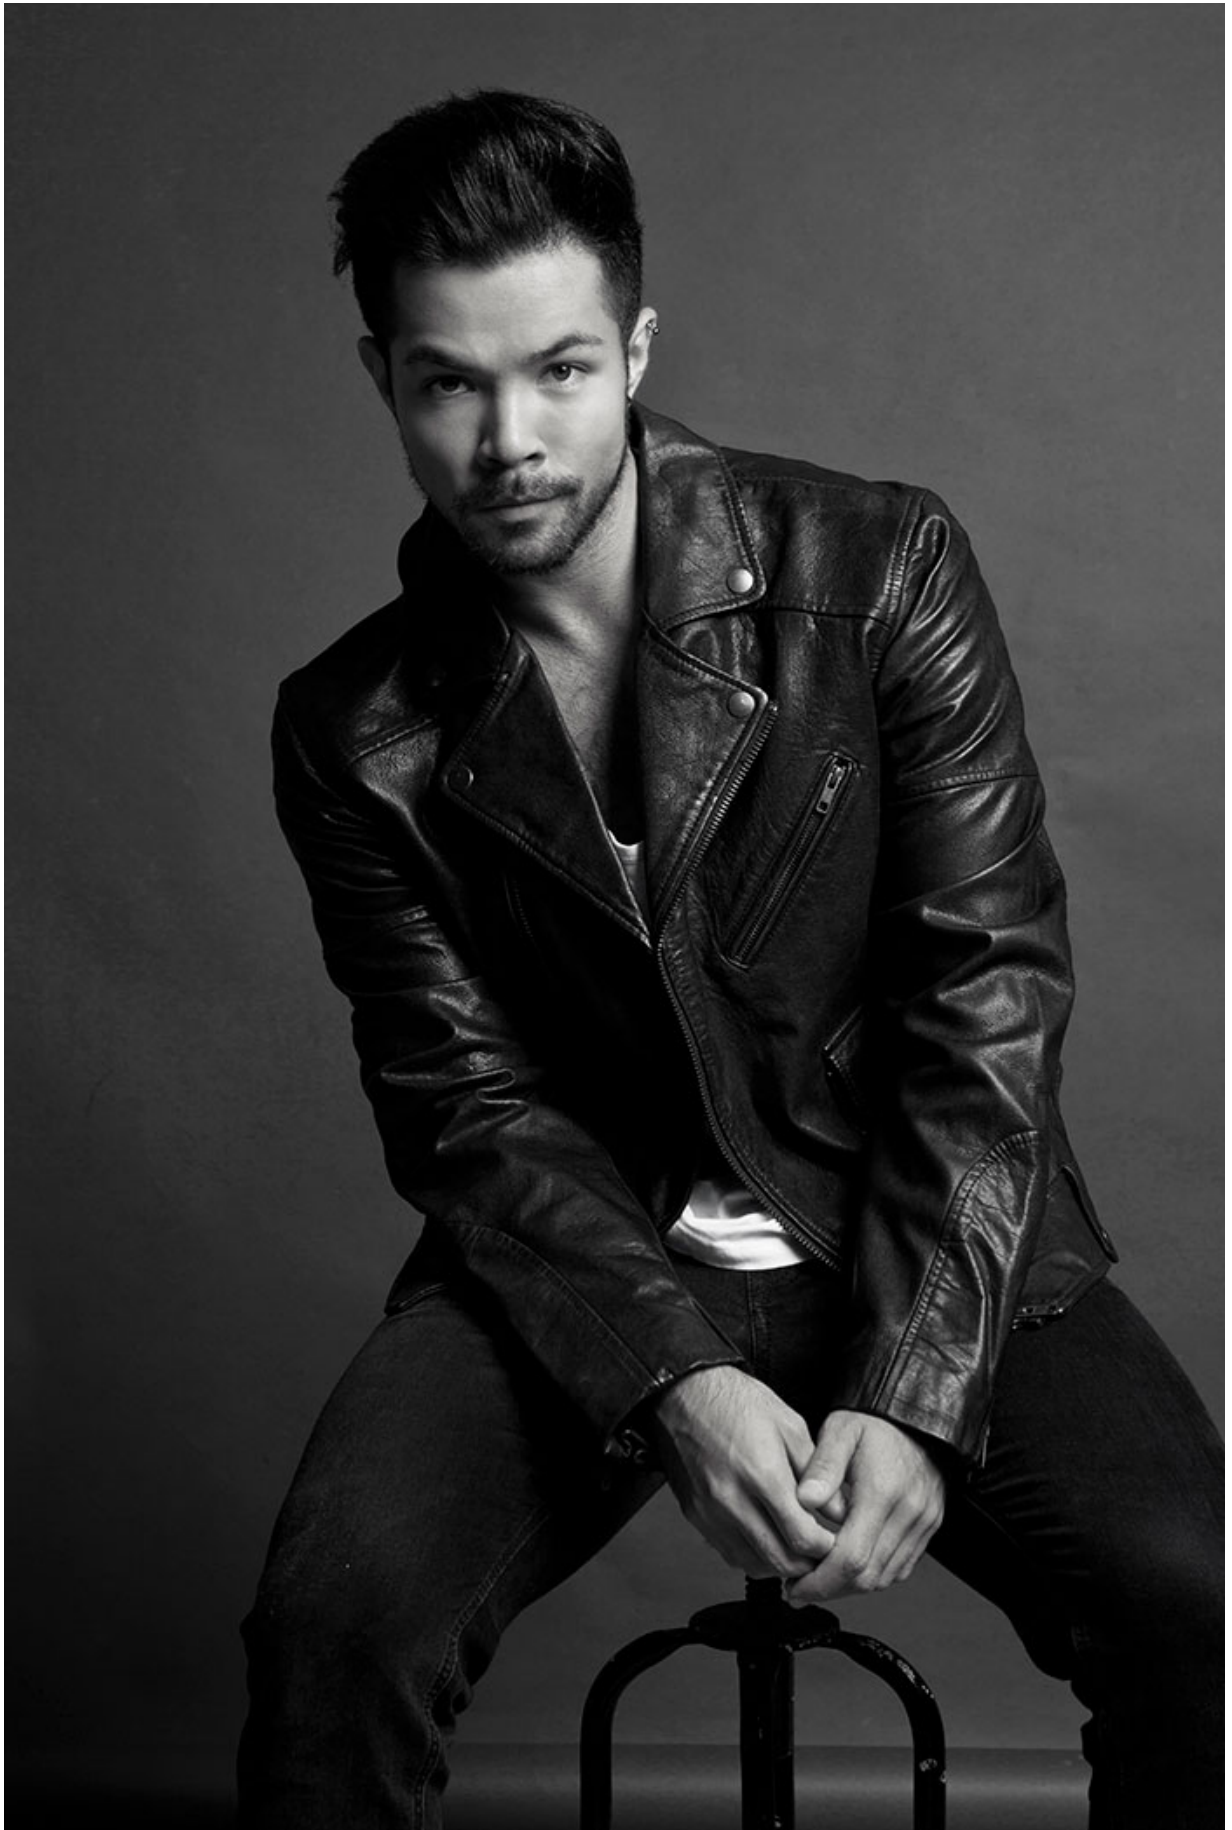

BRANDMODELS

TAYLOR LAX

HAIR: BROWN

EYES: BROWN

HEIGHT: 5' 11"

INSEAM: 31

WAIST: 31

SHIRT: 15.5/33

SUIT: 40R

SHOE: 10

**Russell
McFADDEN
Imagery**

Russell
McFADDEN
Imagery

WILLIAM LEI
Photography

WILLIAM LEI
Photography
W Lei