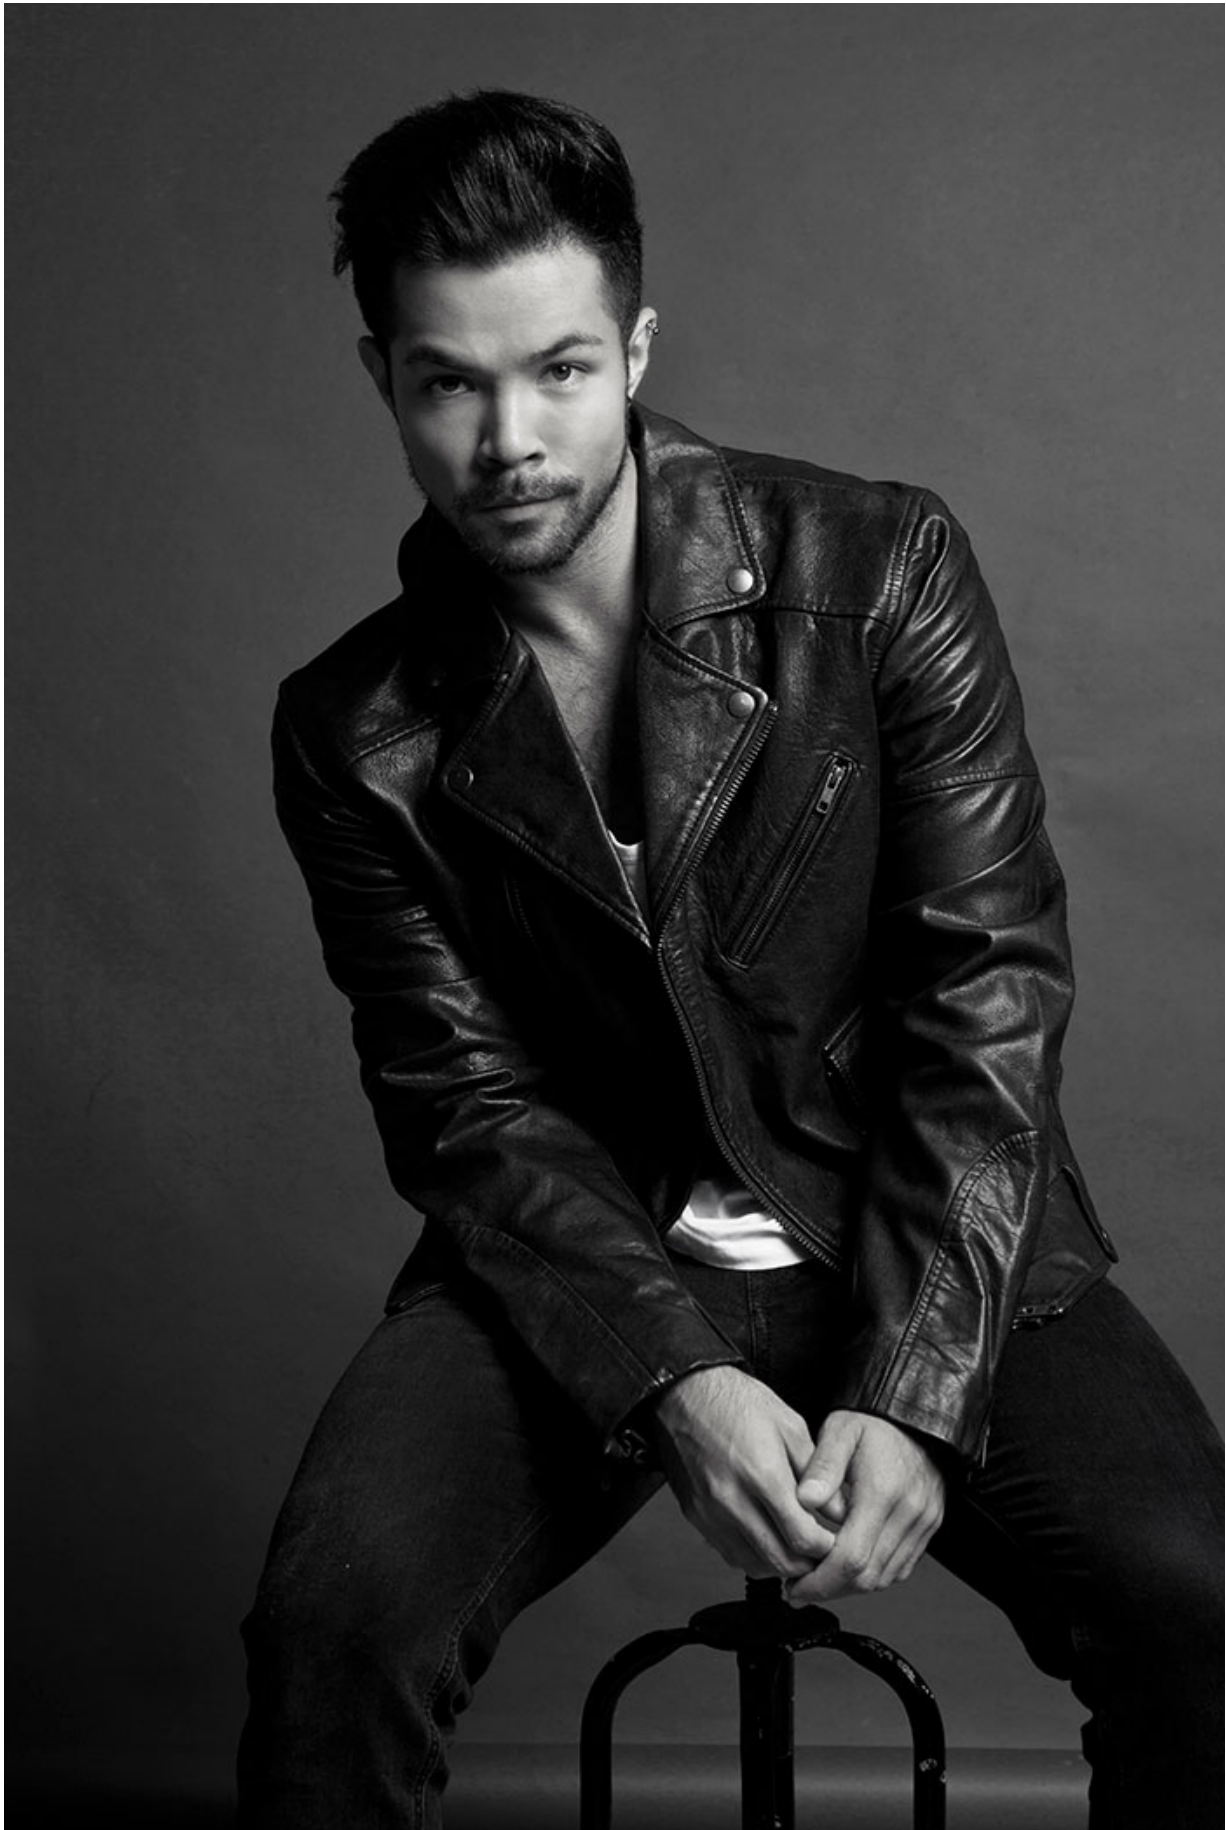

BRANDMODELS

TAYLOR LAX

HAIR: BROWN

EYES: BROWN

HEIGHT: 5' 11"

INSEAM: 31

WAIST: 31

SHIRT: 15.5/33

SUIT: 40R

SHOE: 10

**Russell
McFADDEN
Imagery**

Russell
McFADDEN
Imagery

WILLIAM LEE
Photography *Wei*

WILLIAM LEI
Photography
W Lei