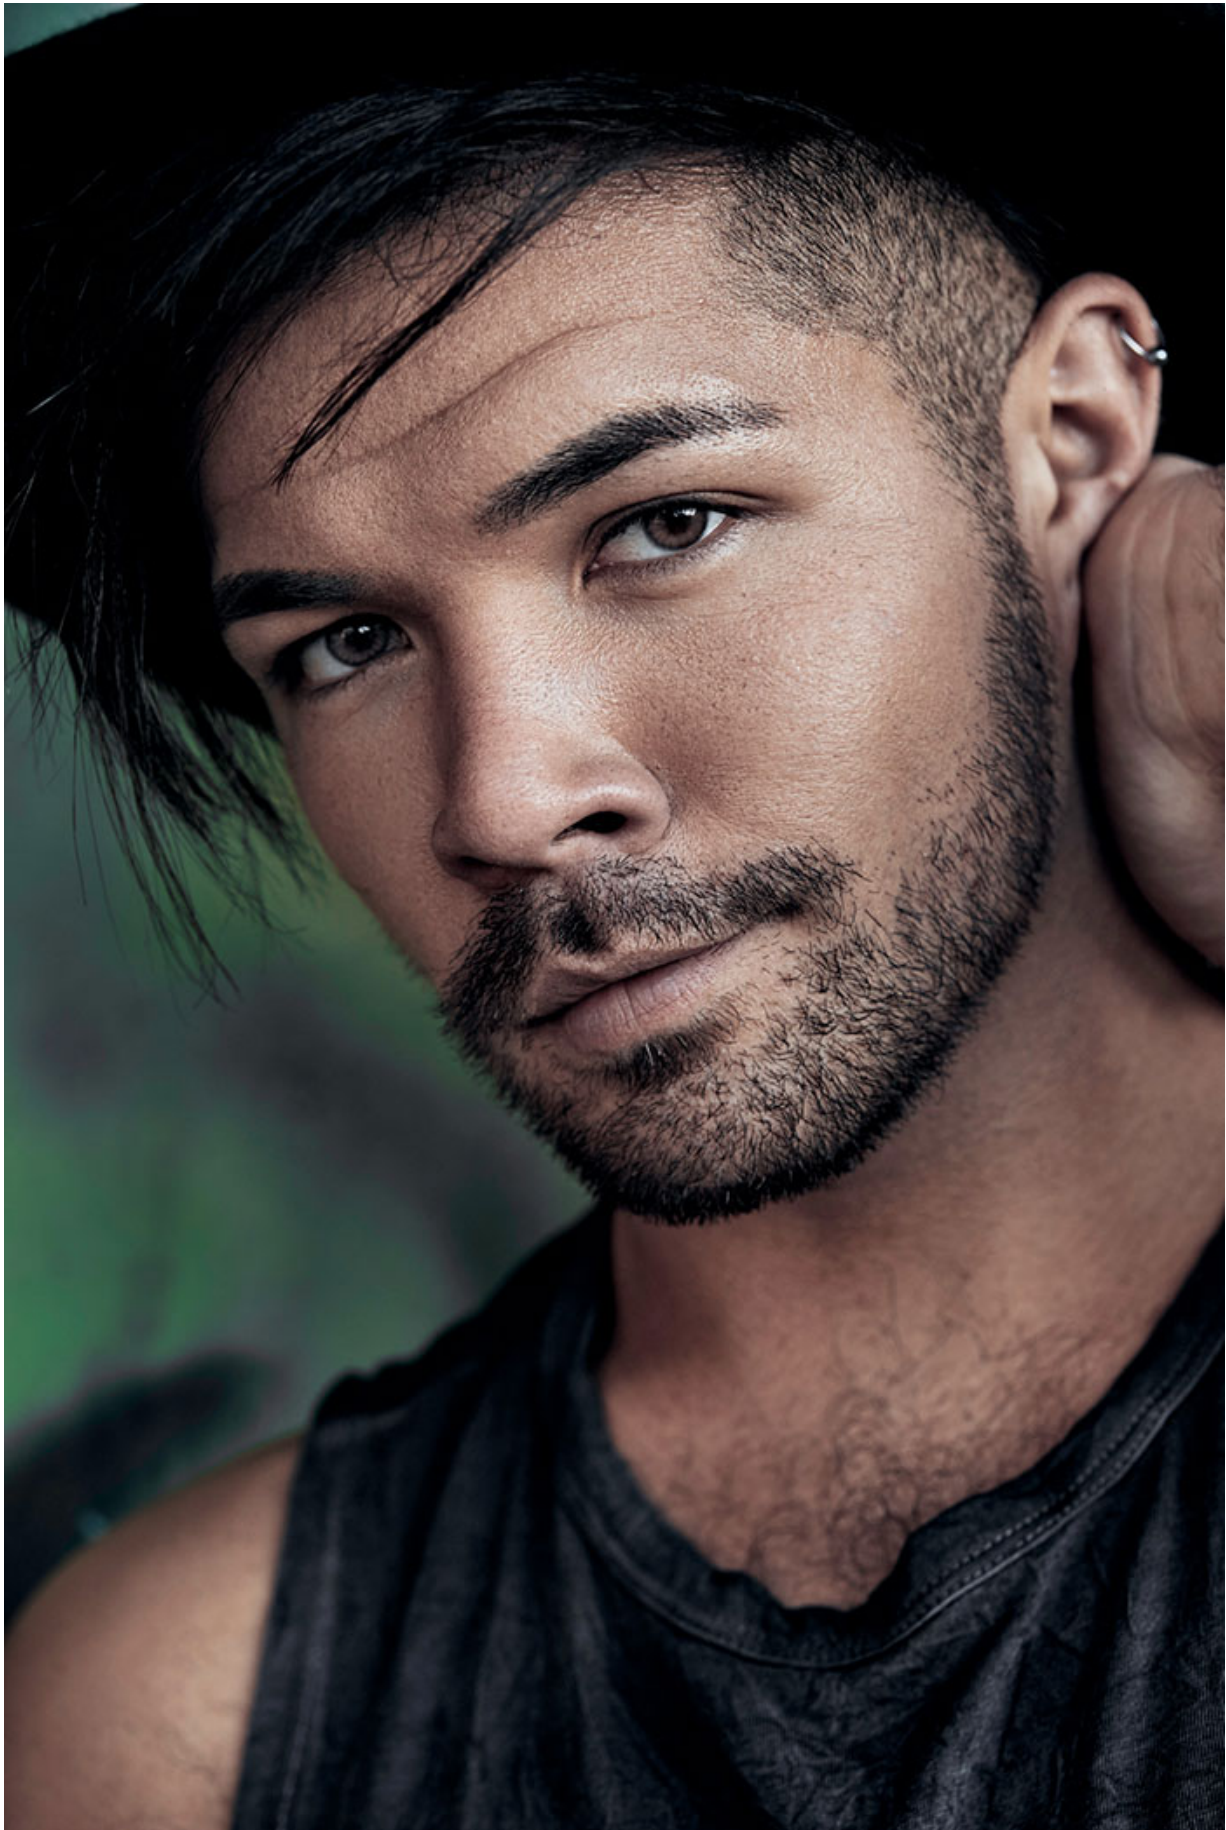

BRANDMODELS

TAYLOR LAX

HAIR: BROWN

EYES: BROWN

HEIGHT: 5' 11"

INSEAM: 31

WAIST: 31

SHIRT: 15.5/33

SUIT: 40R

SHOE: 10

**Russell
McFADDEN
Imagery**

Russell
McFADDEN
Imagery

WILLIAM LEE
Photography *Wei*

WILLIAM LEI
Photography
W Lei