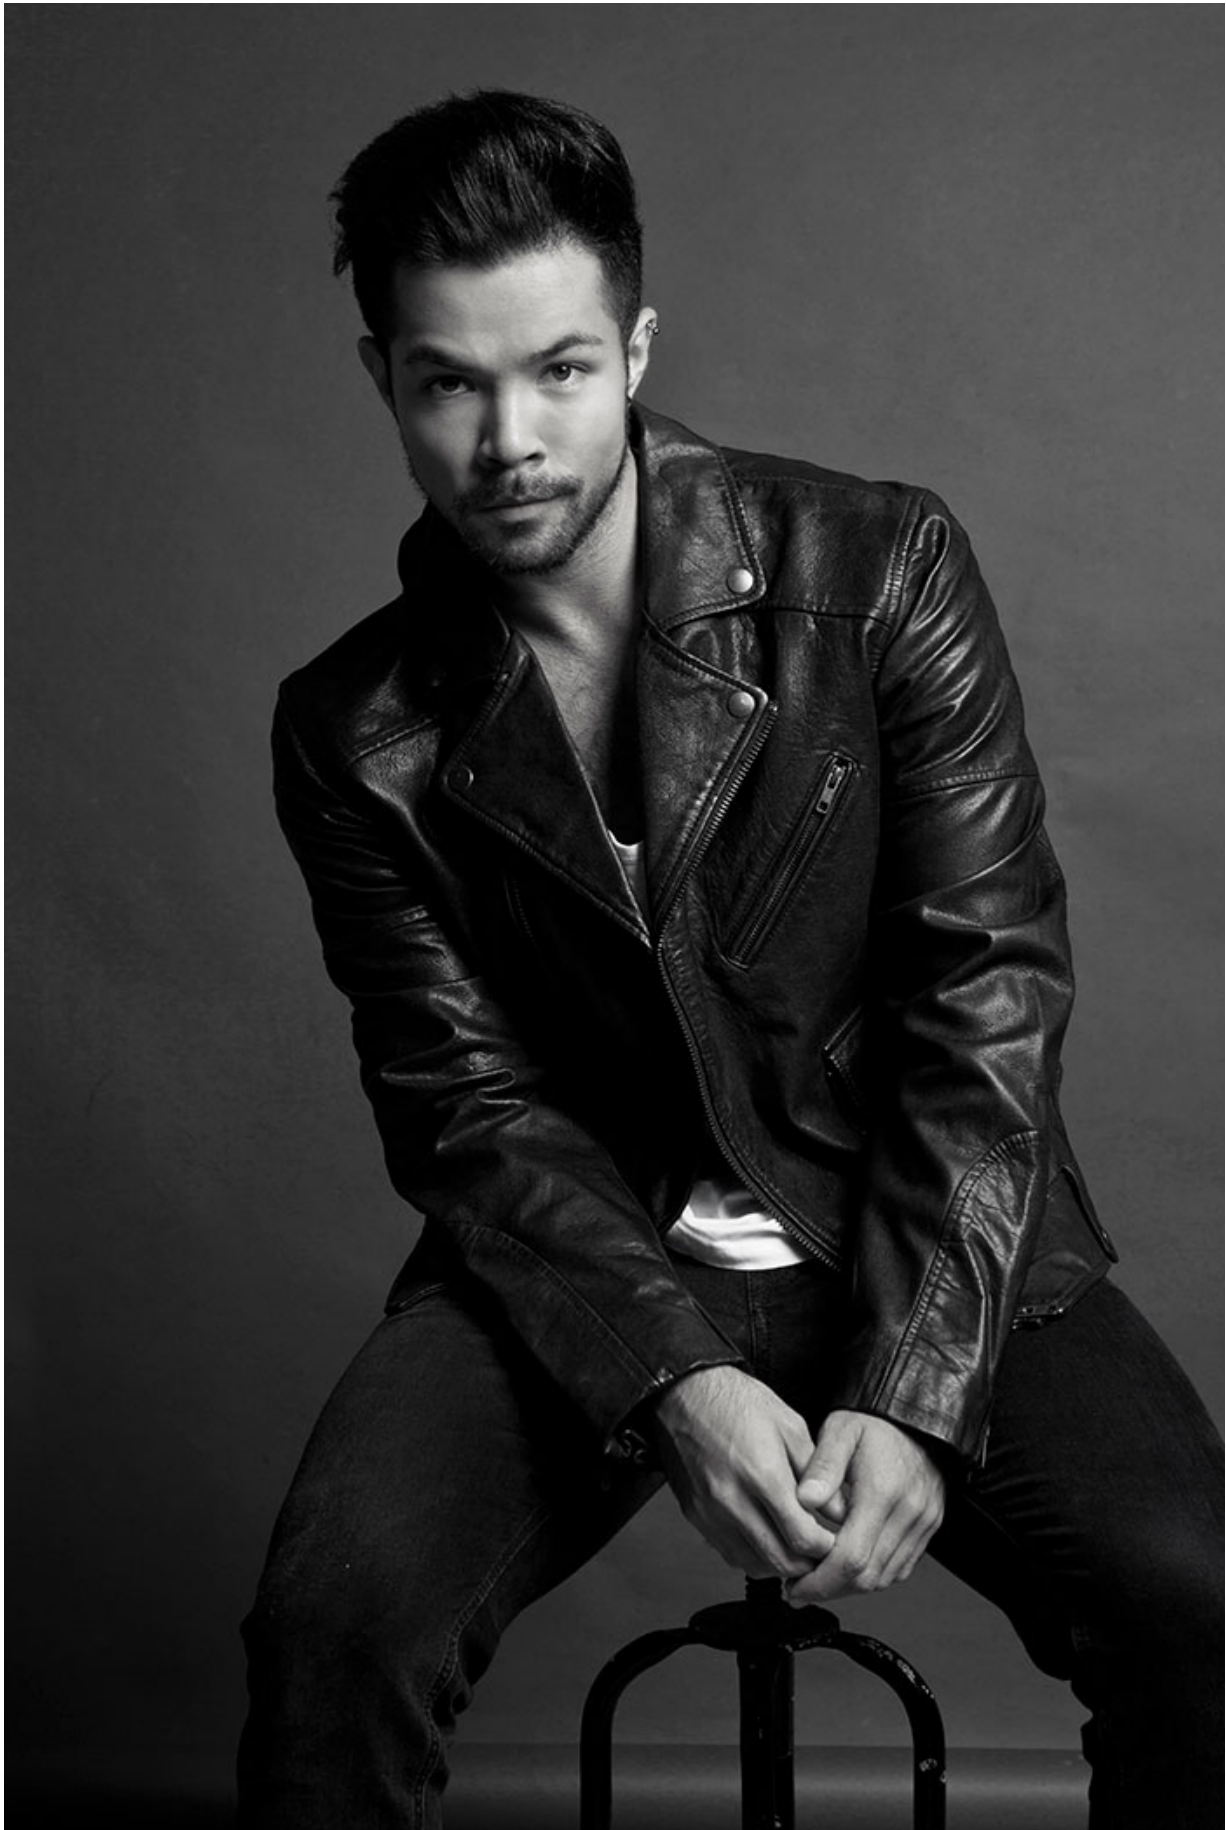

BRANDMODELS

TAYLOR LAX

HAIR: BROWN

EYES: BROWN

HEIGHT: 5' 11"

INSEAM: 31

WAIST: 31

SHIRT: 15.5/33

SUIT: 40R

SHOE: 10

**Russell
McFADDEN
Imagery**

Russell
McFADDEN
Imagery

WILLIAM LEE
Photography *Lee*