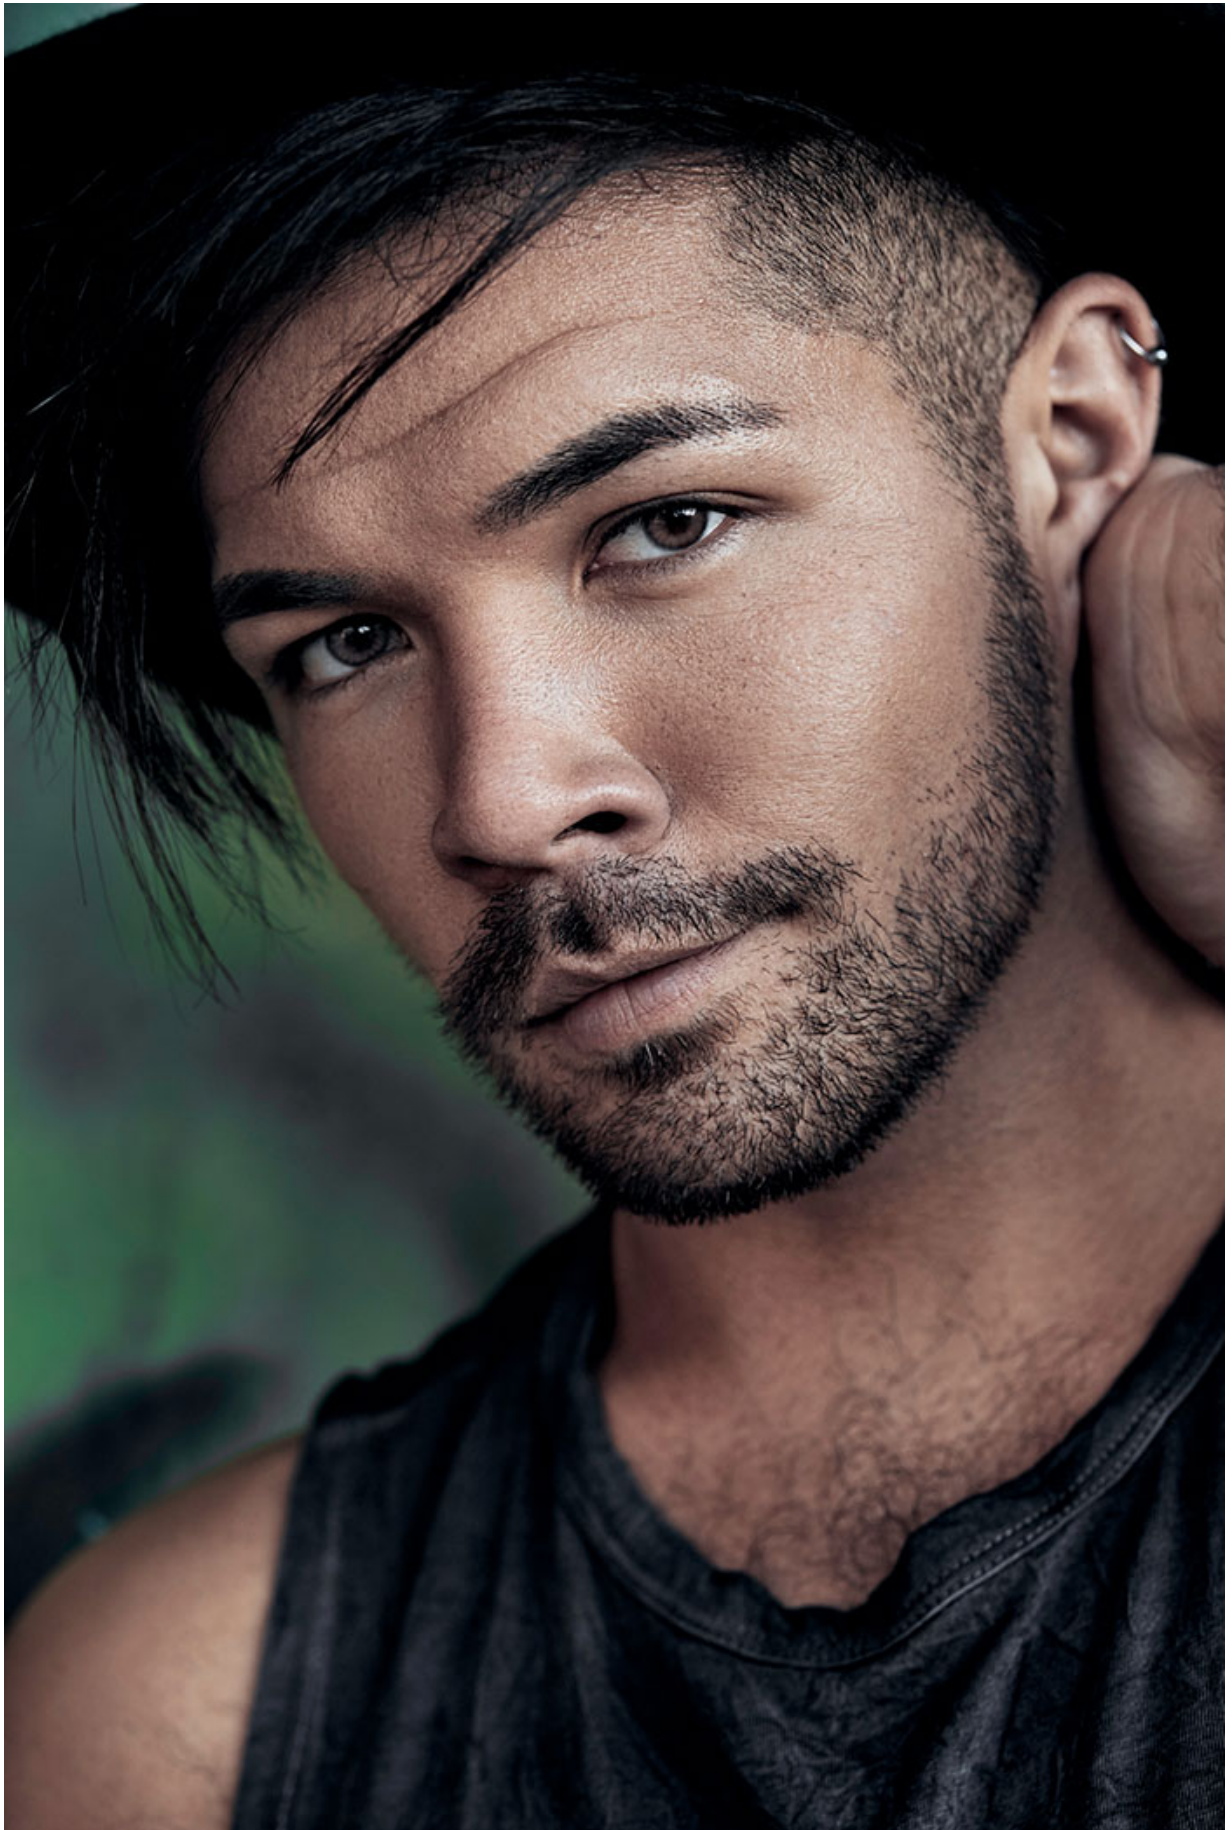

## TAYLOR LAX

HAIR: BROWN

EYES: BROWN

HEIGHT: 5' 11"

INSEAM: 31

WAIST: 31

SHIRT: 15.5/33

SUIT: 40R

SHOE: 10

**Russell  
McFADDEN  
Imagery**

Russell  
McFADDEN  
Imagery

WILLIAM LEE  
Photography  
Lee

WILLIAM LEI  
Photography  
W Lei