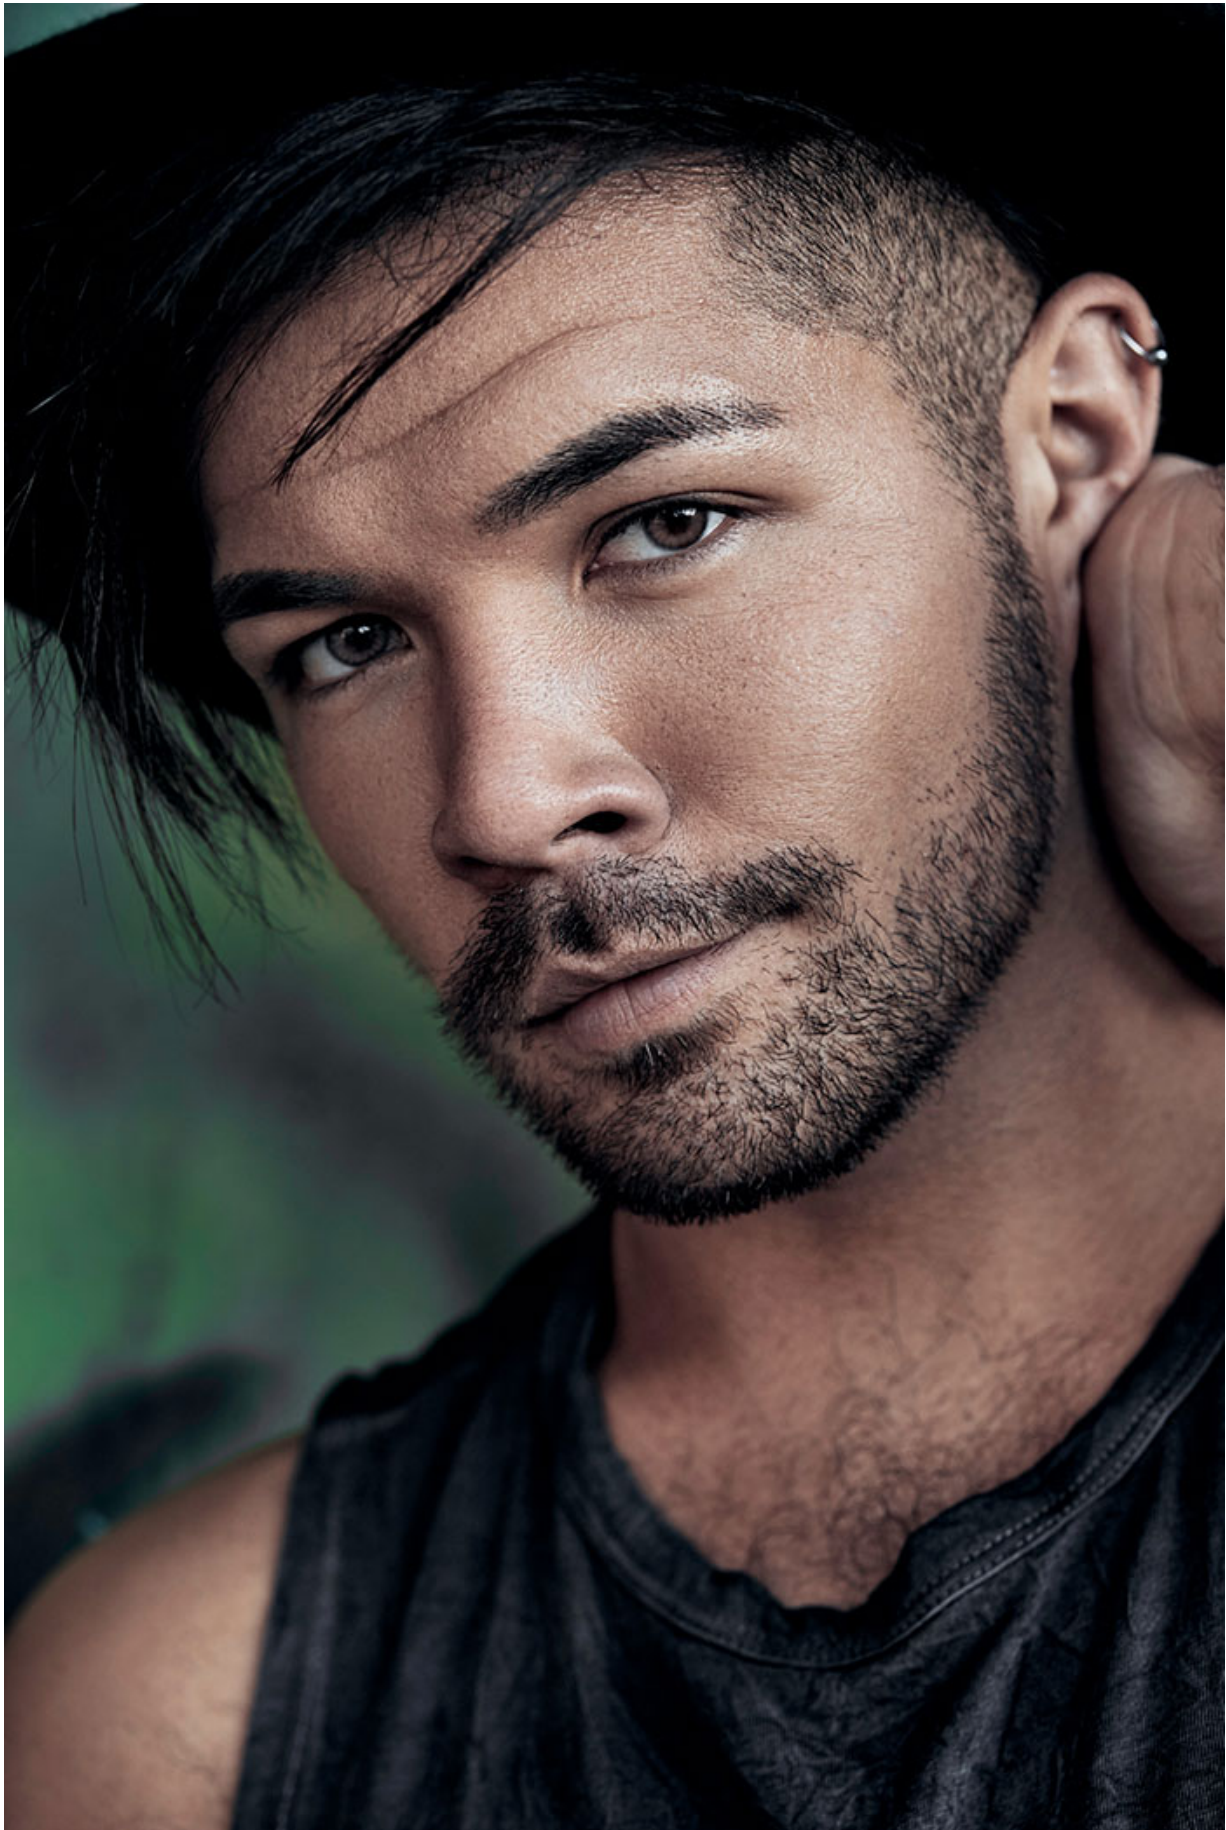

BRANDMODELS

TAYLOR LAX

HAIR: BROWN

EYES: BROWN

HEIGHT: 5' 11"

INSEAM: 31

WAIST: 31

SHIRT: 15.5/33

SUIT: 40R

SHOE: 10

**Russell
McFADDEN
Imagery**

Russell
McFADDEN
Imagery

WILLIAM LEE
Photography
Lei

WILLIAM LEI
Photography
W Lei