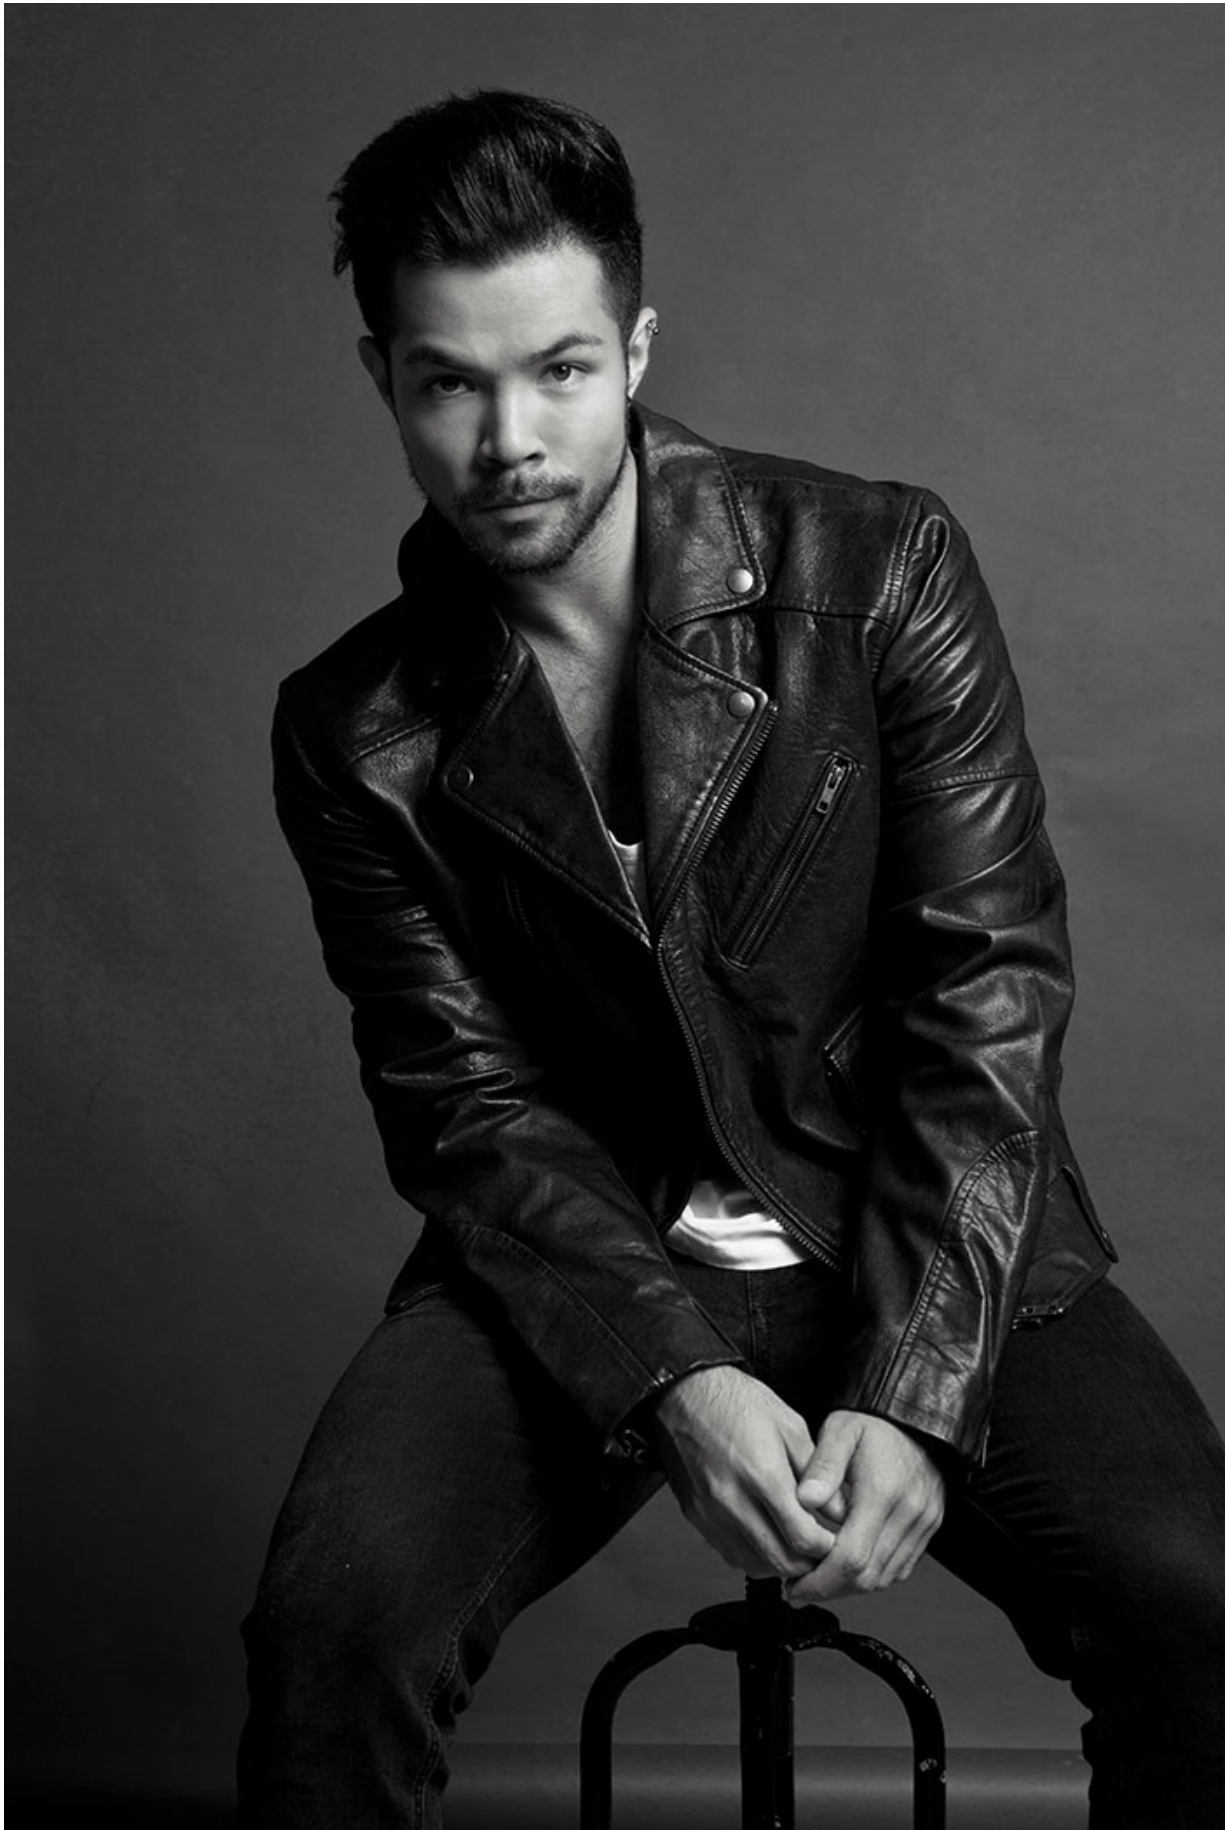

## TAYLOR LAX

HAIR: BROWN

EYES: BROWN

HEIGHT: 5' 11"

INSEAM: 31

WAIST: 31

SHIRT: 15.5/33

SUIT: 40R

SHOE: 10

**Russell  
McFADDEN  
Imagery**

Russell  
McFADDEN  
Imagery

WILLIAM LEE  
Photography  
Lei

WILLIAM LEI  
Photography  
W Lei