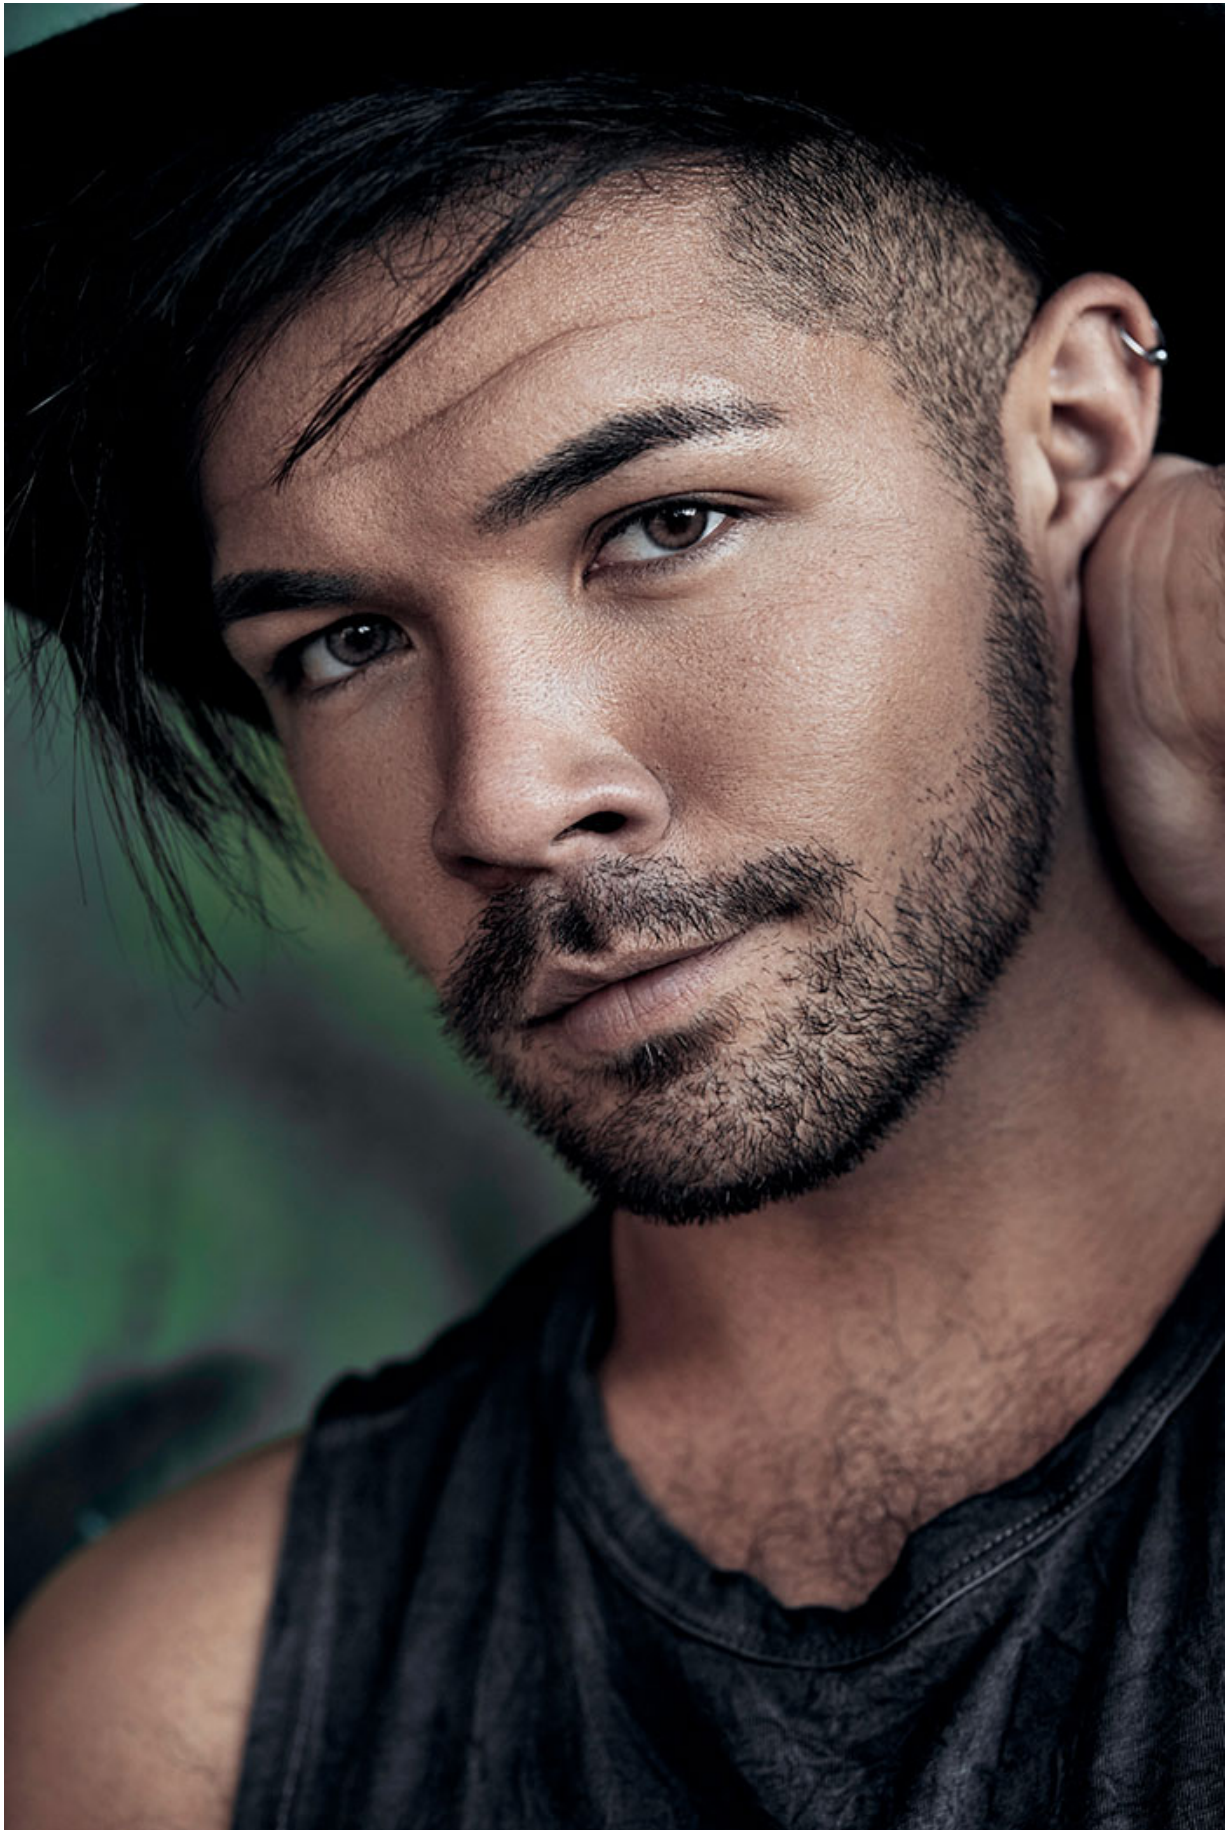

## TAYLOR LAX

HAIR: BROWN

EYES: BROWN

HEIGHT: 5' 11"

INSEAM: 31

WAIST: 31

SHIRT: 15.5/33

SUIT: 40R

SHOE: 10

**Russell  
M c F A D D E N  
I m a g e r y**

Russell  
McFADDEN  
Imagery

WILLIAM LEE  
Photography *Wei*

WILLIAM LEI  
Photography  
W Lei