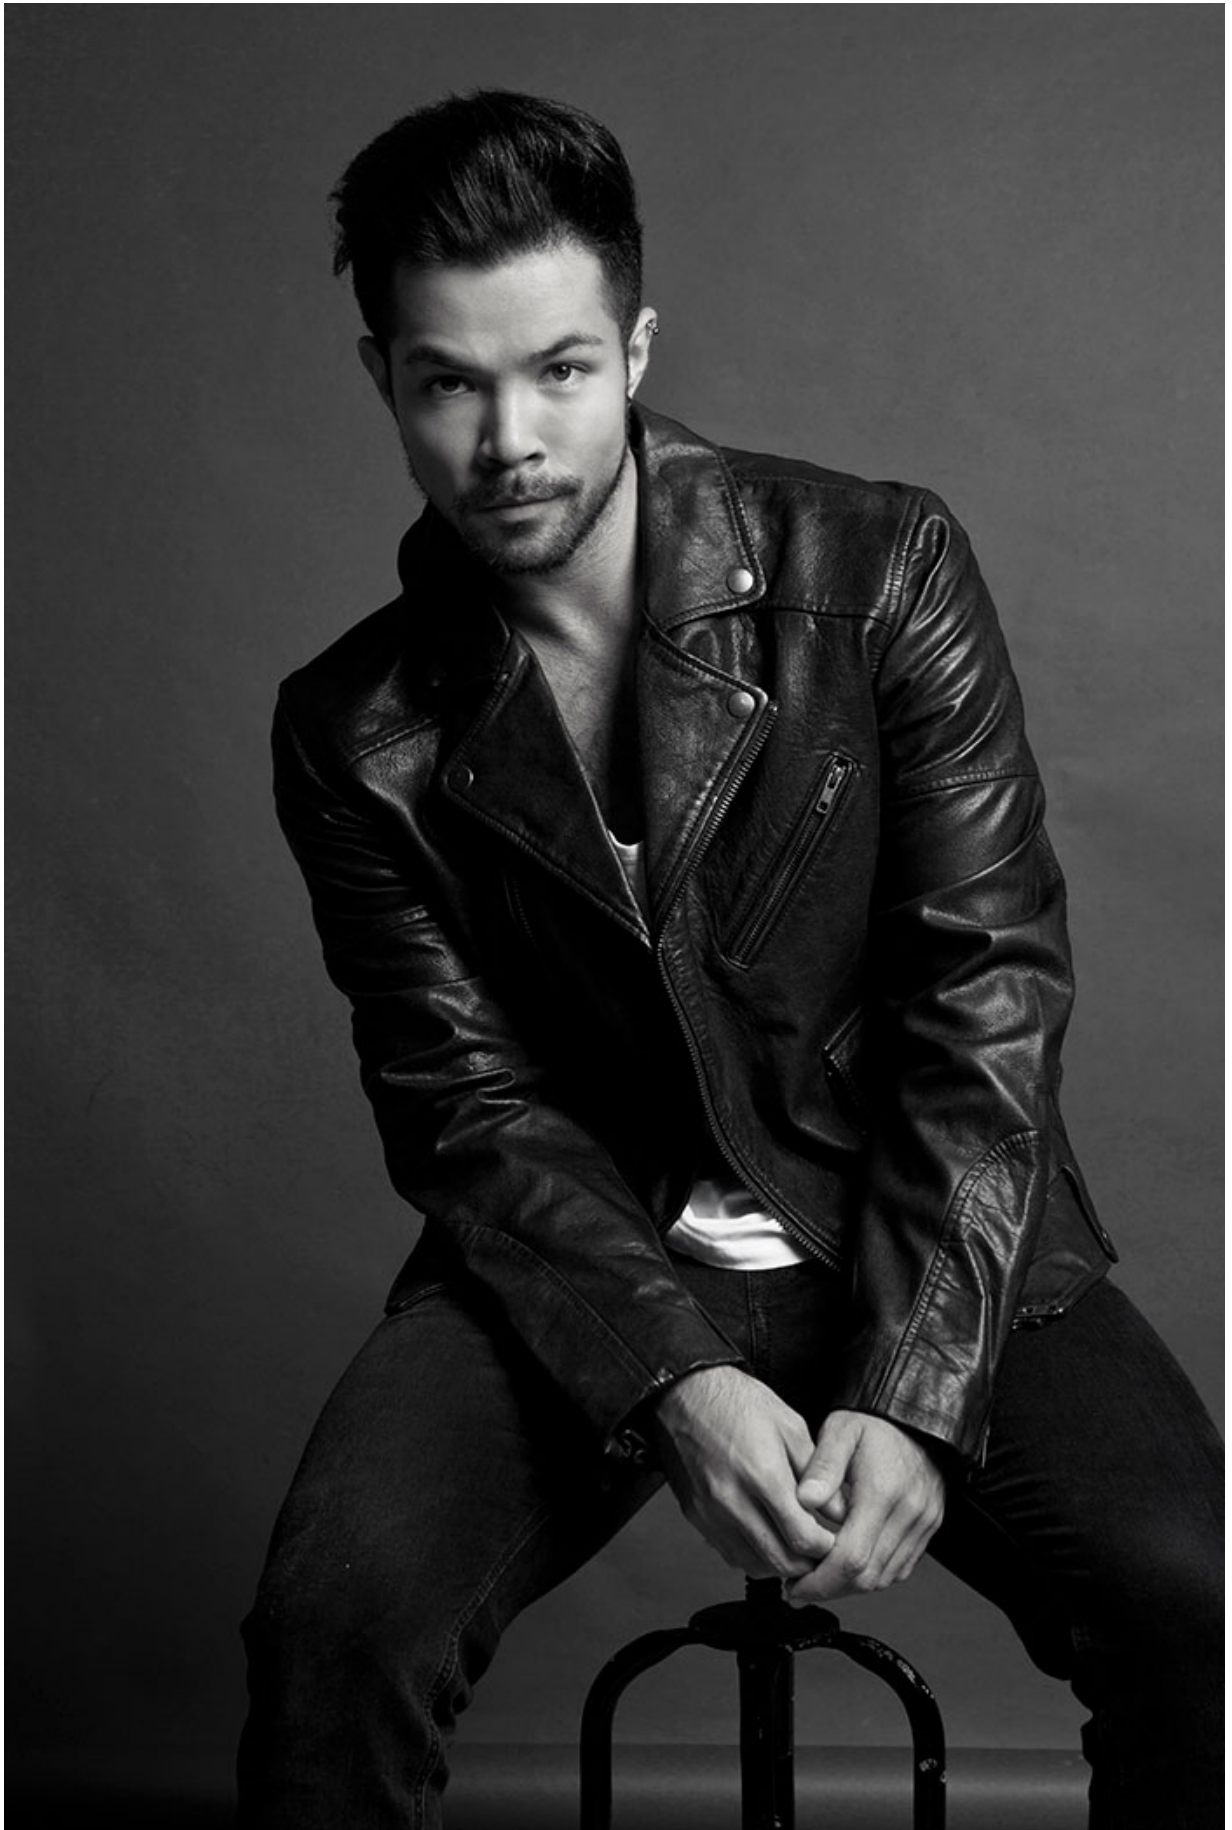

## TAYLOR LAX

HAIR: BROWN

EYES: BROWN

HEIGHT: 5' 11"

INSEAM: 31

WAIST: 31

SHIRT: 15.5/33

SUIT: 40R

SHOE: 10

**Russell  
McFADDEN  
Imagery**

Russell  
McFADDEN  
Imagery

WILLIAM LEE  
Photography *Lee*

WILLIAM LEI  
Photography  
W Lei