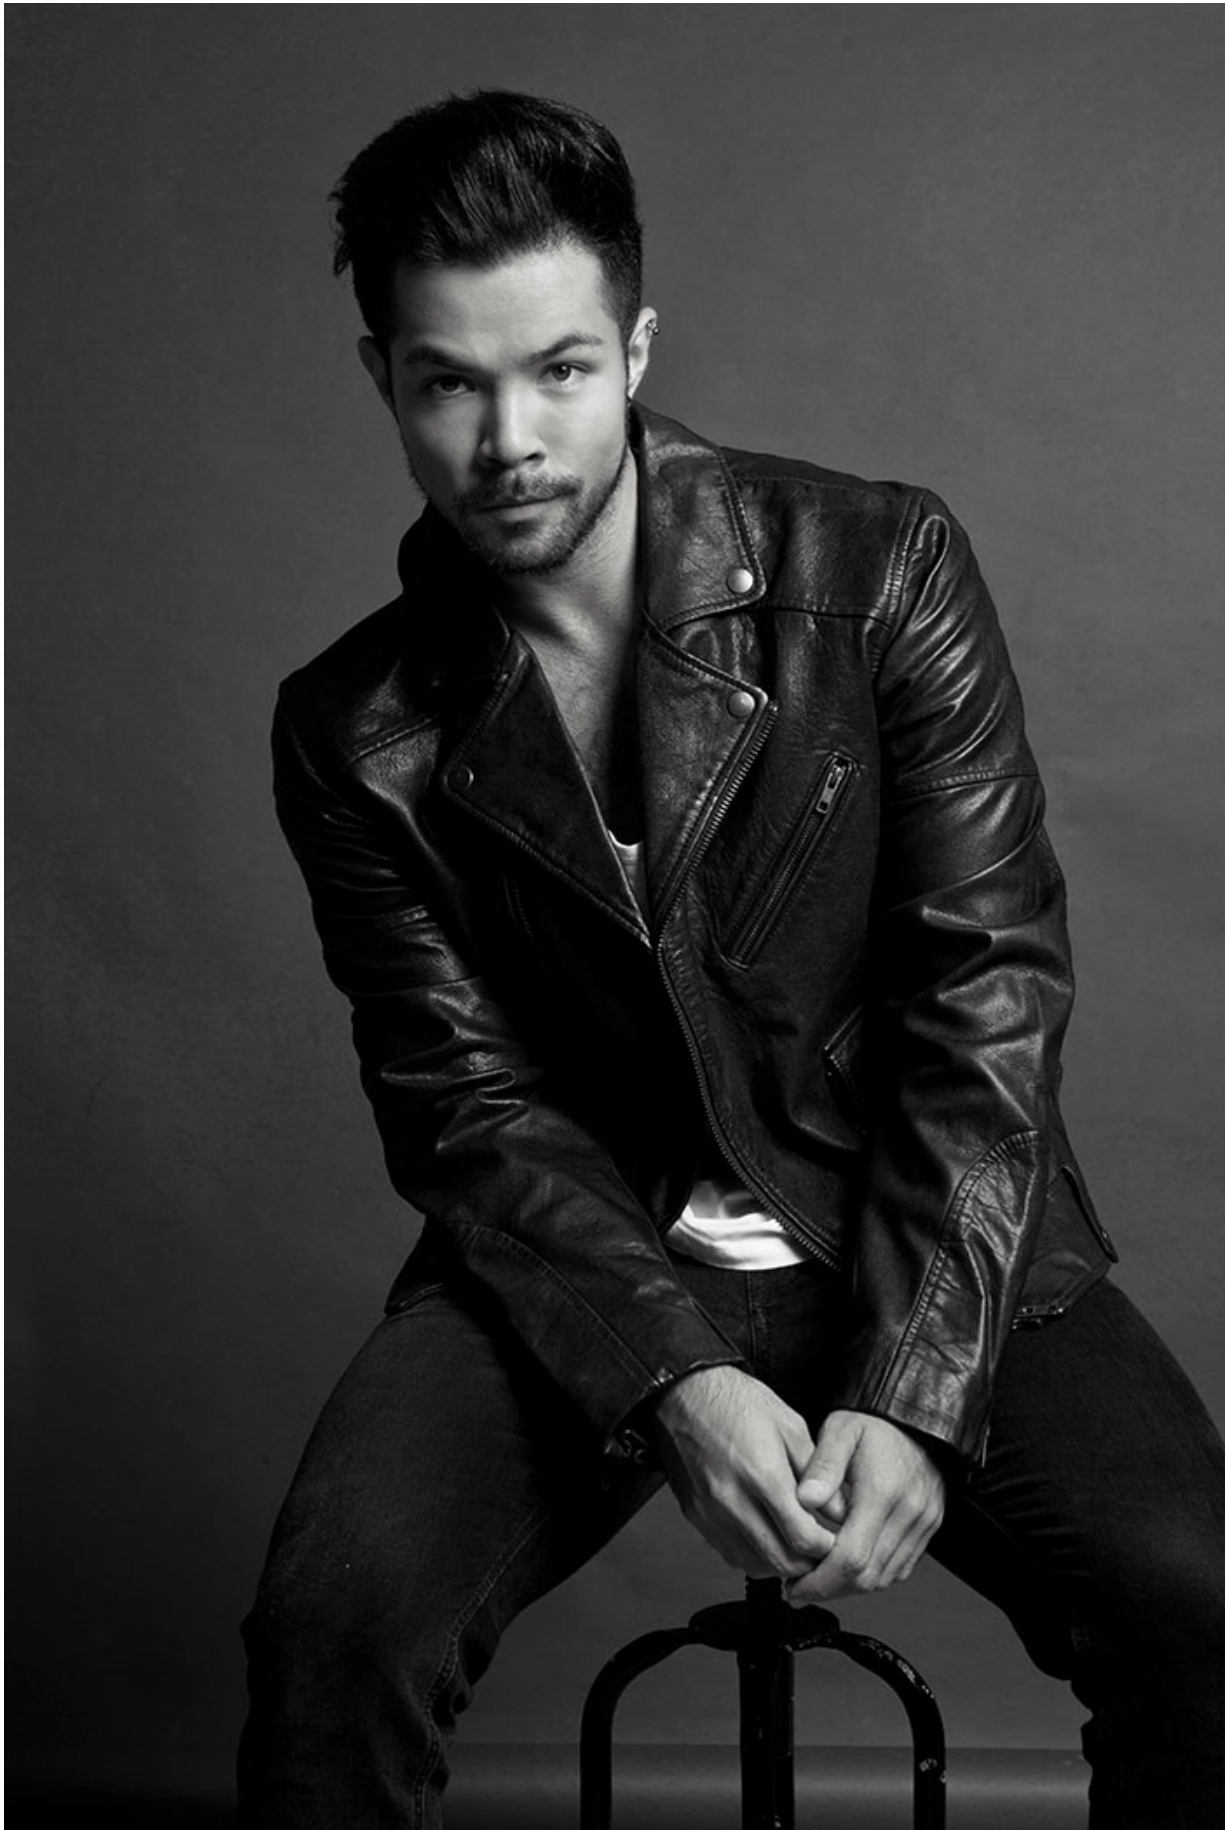

## TAYLOR LAX

HAIR: BROWN

EYES: BROWN

HEIGHT: 5' 11"

INSEAM: 31

WAIST: 31

SHIRT: 15.5/33

SUIT: 40R

SHOE: 10

**Russell  
McFADDEN  
Imagery**

WILLIAM LEE  
Photography *Lee*

WILLIAM LEI  
Photography *Lei*