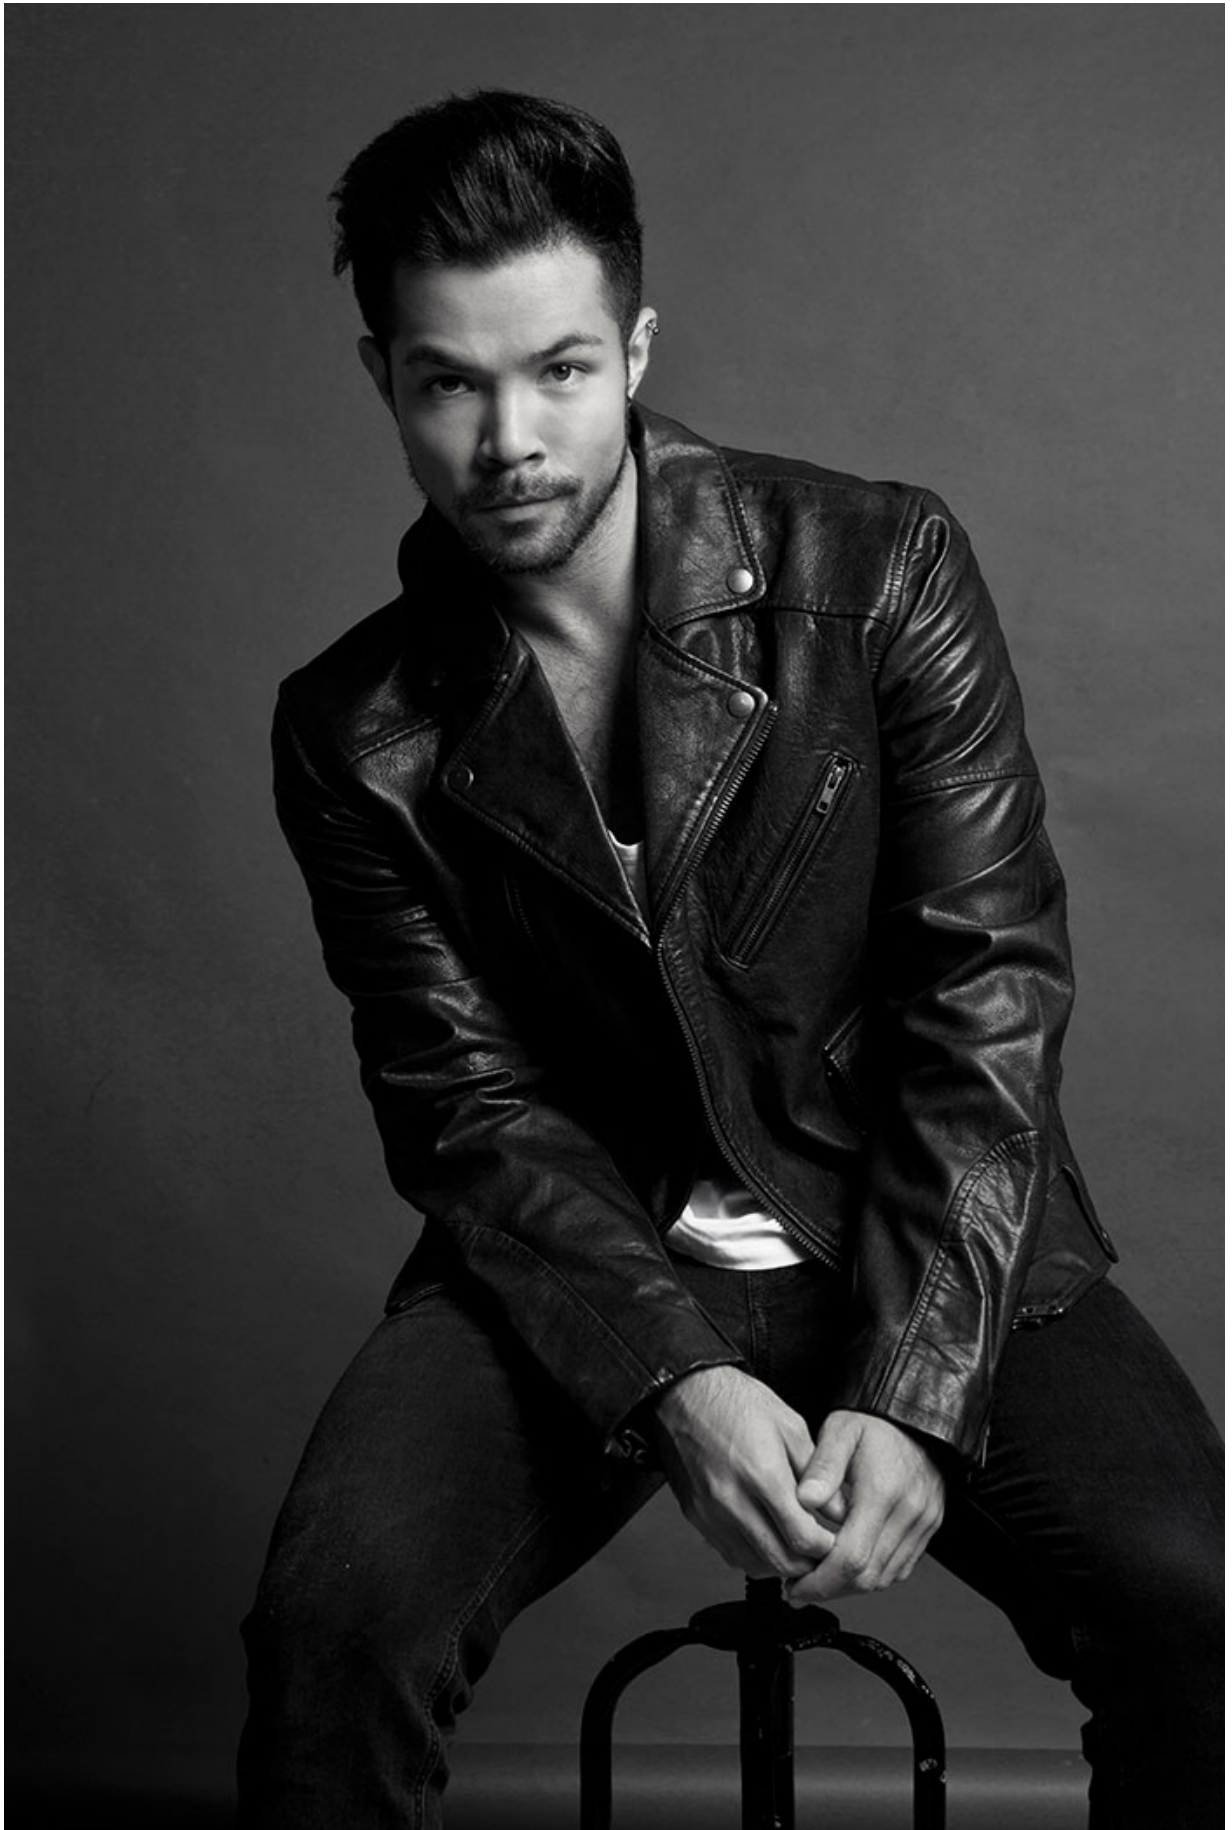

## TAYLOR LAX

HAIR: BROWN

EYES: BROWN

HEIGHT: 5' 11"

INSEAM: 31

WAIST: 31

SHIRT: 15.5/33

SUIT: 40R

SHOE: 10

**Russell  
McFADDEN  
Imagery**

Russell  
McFADDEN  
Imagery

WILLIAM LEE  
Photography *Lee*