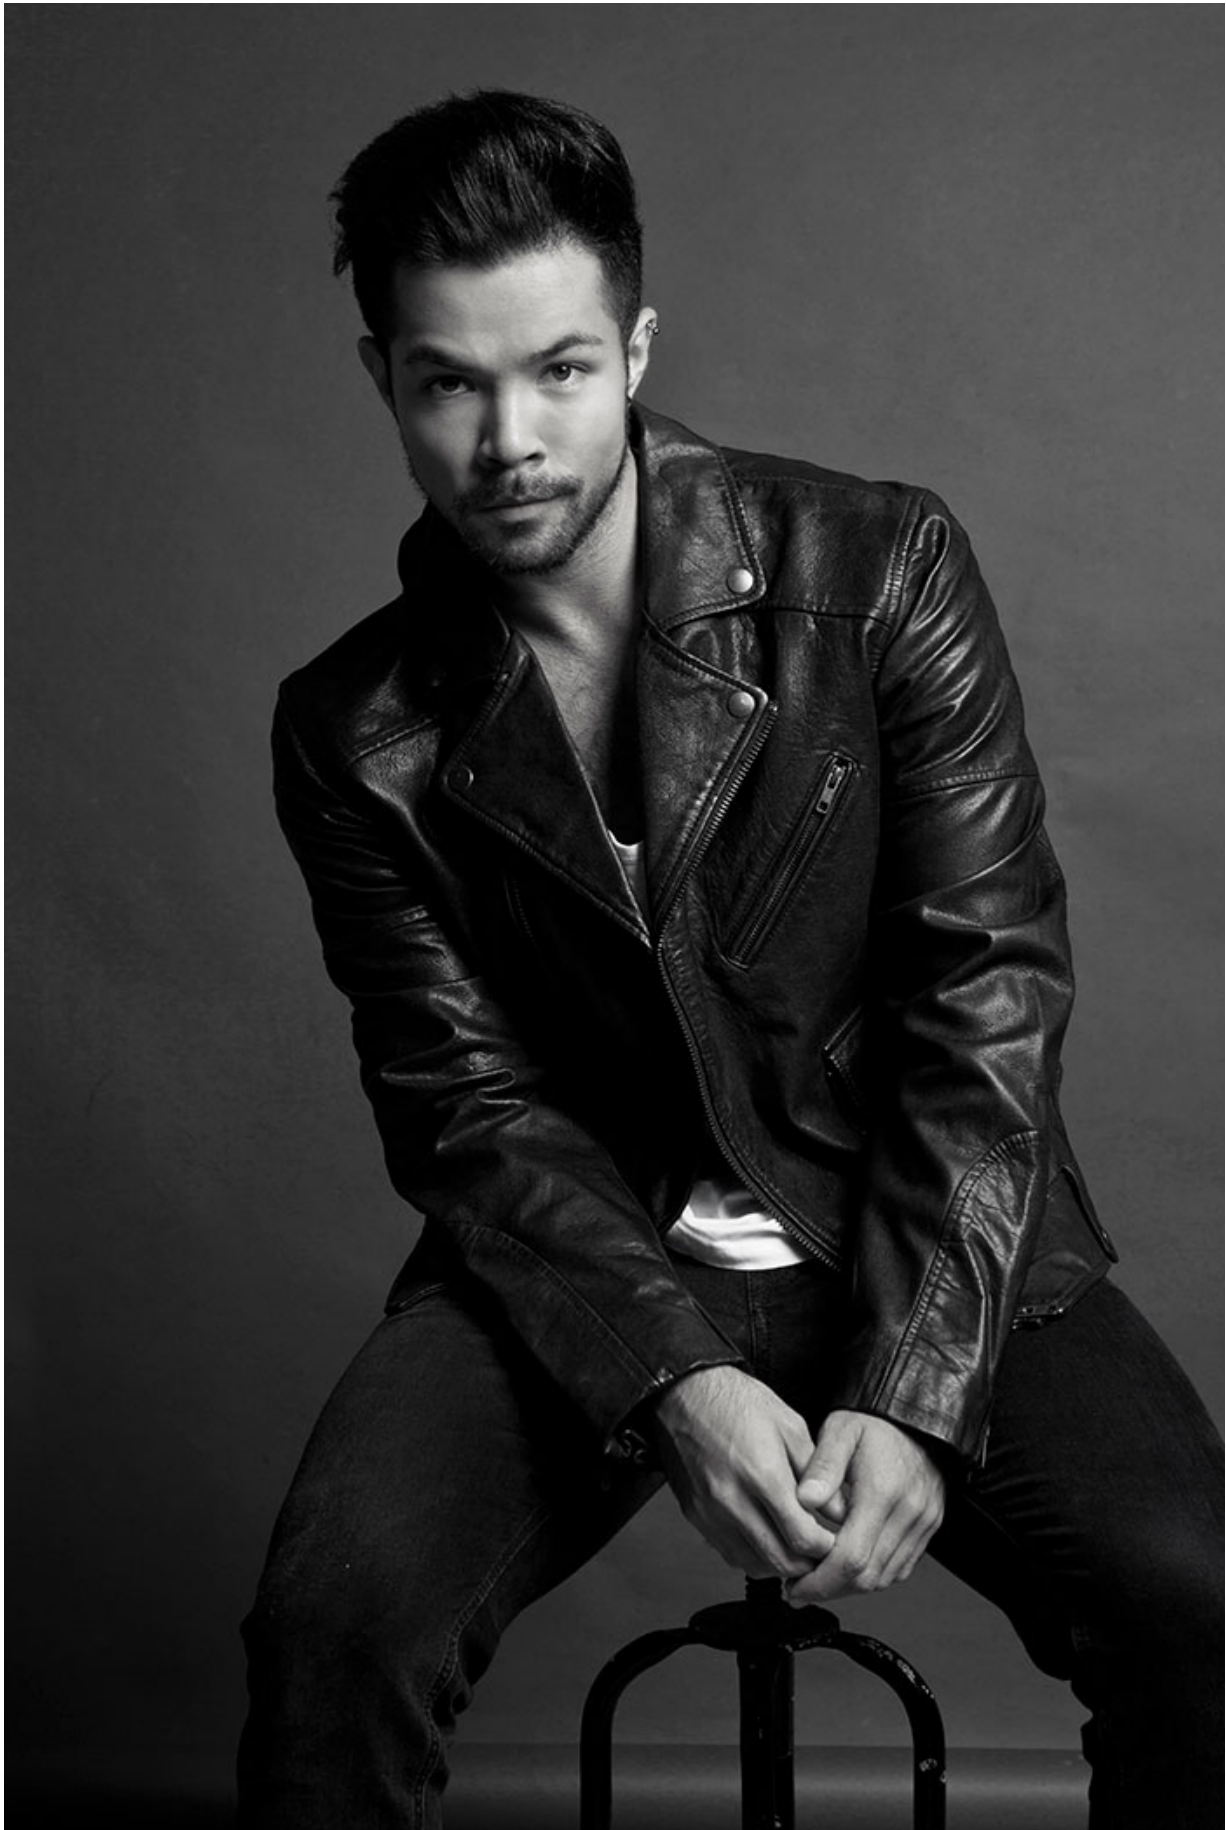

## TAYLOR LAX

HAIR: BROWN

EYES: BROWN

HEIGHT: 5' 11"

INSEAM: 31

WAIST: 31

SHIRT: 15.5/33

SUIT: 40R

SHOE: 10

**Russell  
M c FADDEN  
Imagery**

Russell  
McFADDEN  
Imagery

WILLIAM LEE  
Photography *Lee*

WILLIAM LEI  
Photography  
W Lei