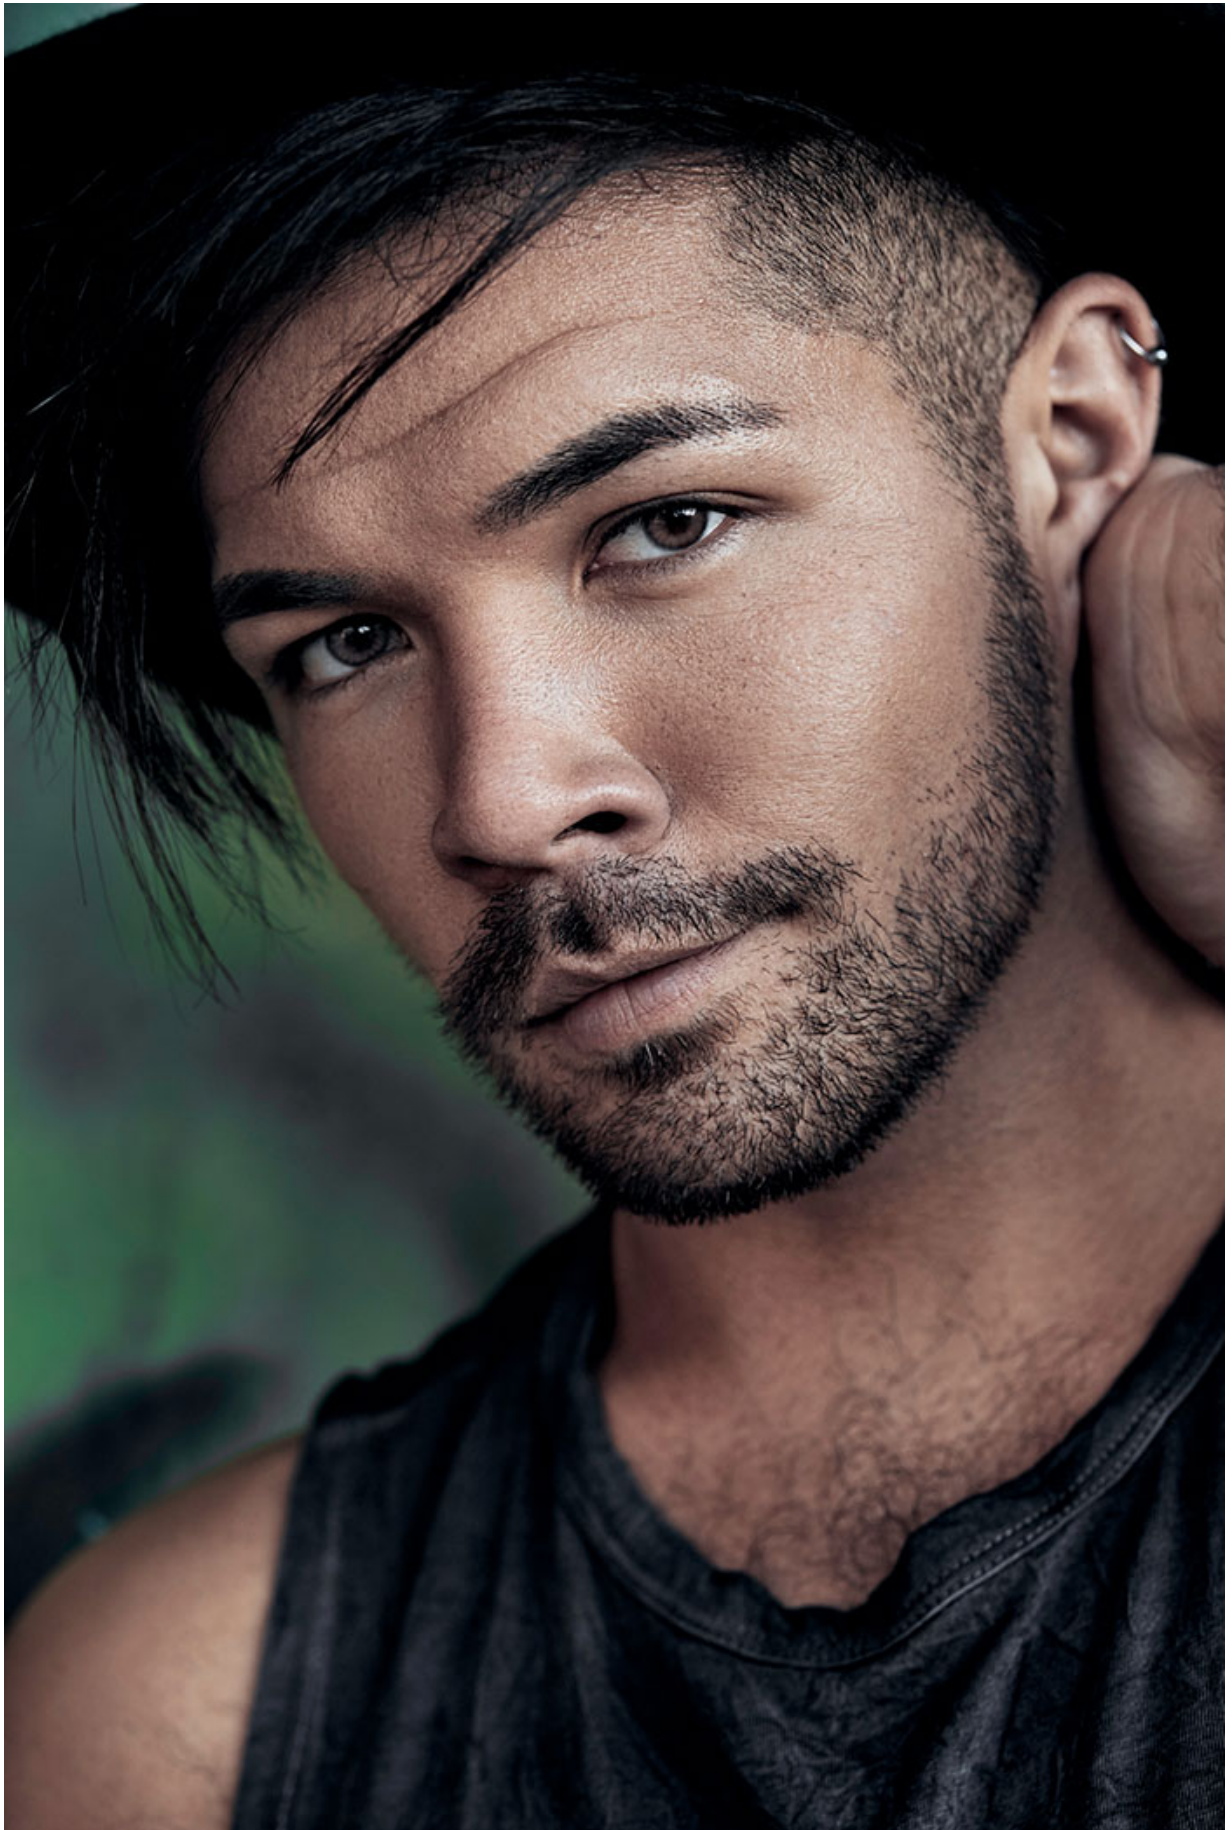

BRANDMODELS

TAYLOR LAX

HAIR: BROWN

EYES: BROWN

HEIGHT: 5' 11"

INSEAM: 31

WAIST: 31

SHIRT: 15.5/33

SUIT: 40R

SHOE: 10

**Russell
M c FADDEN
Imagery**

Russell
McFADDEN
Imagery

WILLIAM LEE
Photography *Lee*

WILLIAM LEI
Photography
W Lei