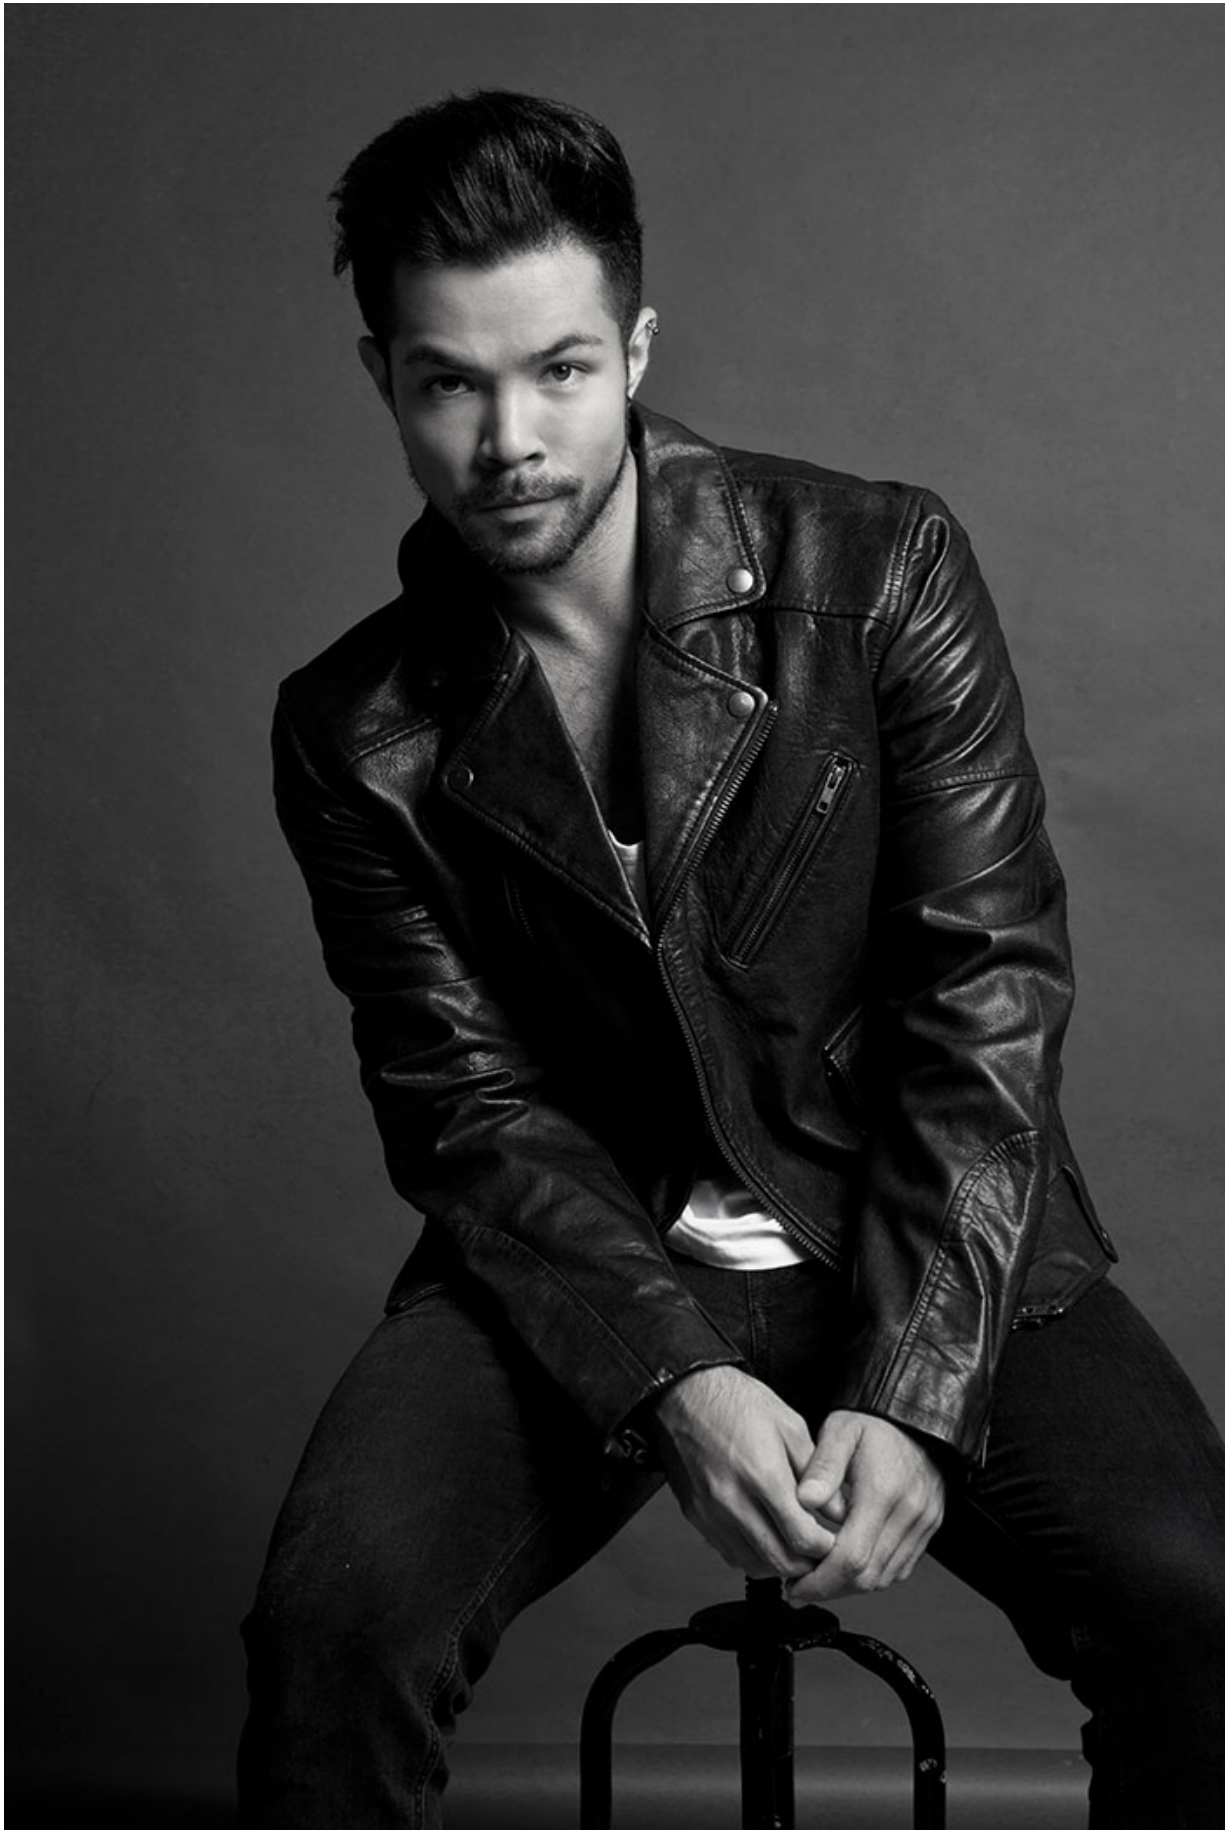

## TAYLOR LAX

HAIR: BROWN

EYES: BROWN

HEIGHT: 5' 11"

INSEAM: 31

WAIST: 31

SHIRT: 15.5/33

SUIT: 40R

SHOE: 10

**Russell  
McFADDEN  
Imagery**

Russell  
McFADDEN  
Imagery

WILLIAM LEE  
Photography *Lee*

WILLIAM LEI  
Photography *Lei*