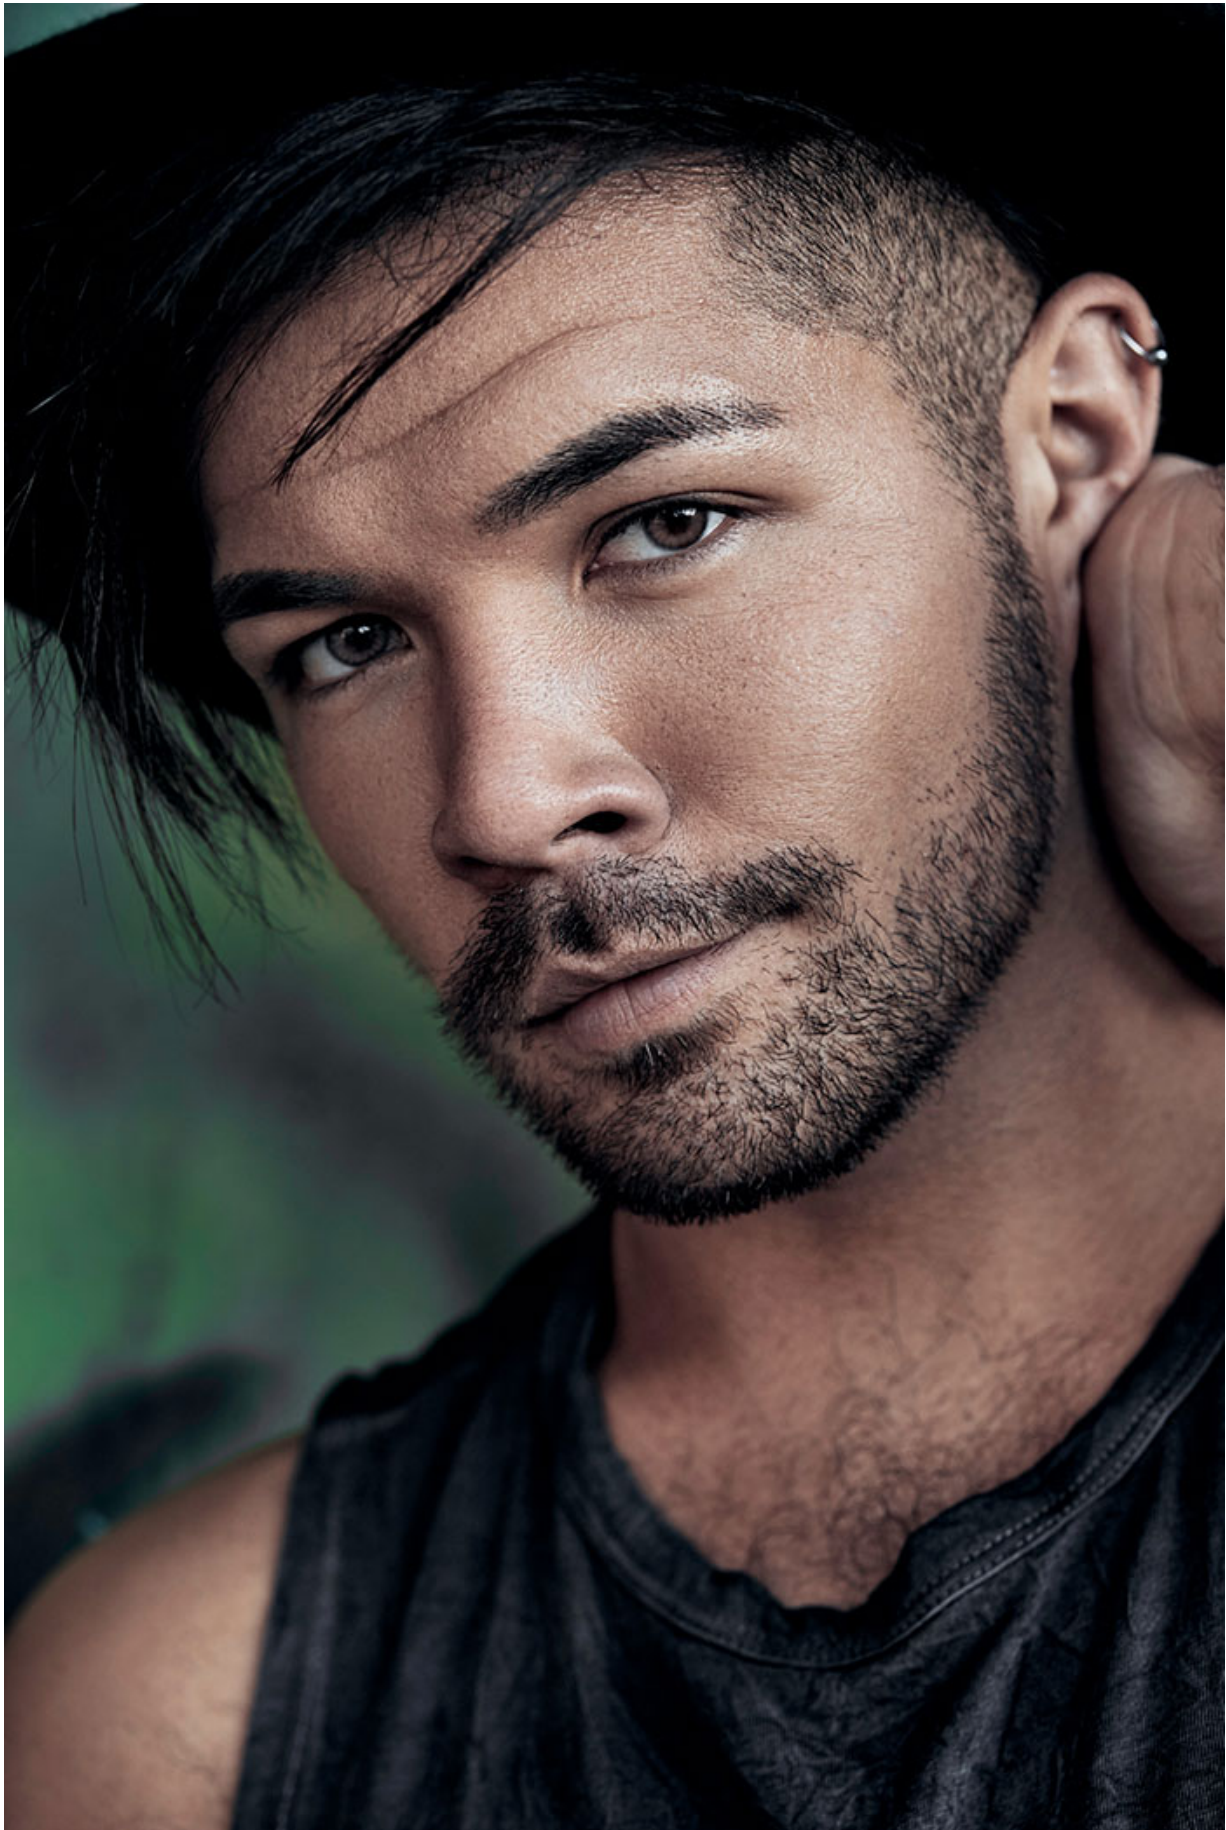

BRANDMODELS

TAYLOR LAX

HAIR: BROWN

EYES: BROWN

HEIGHT: 5' 11"

INSEAM: 31

WAIST: 31

SHIRT: 15.5/33

SUIT: 40R

SHOE: 10

**Russell
McFADDEN
Imagery**

Russell
McFADDEN
Imagery

WILLIAM LEI
Photography

WILLIAM LEI
Photography
W Lei