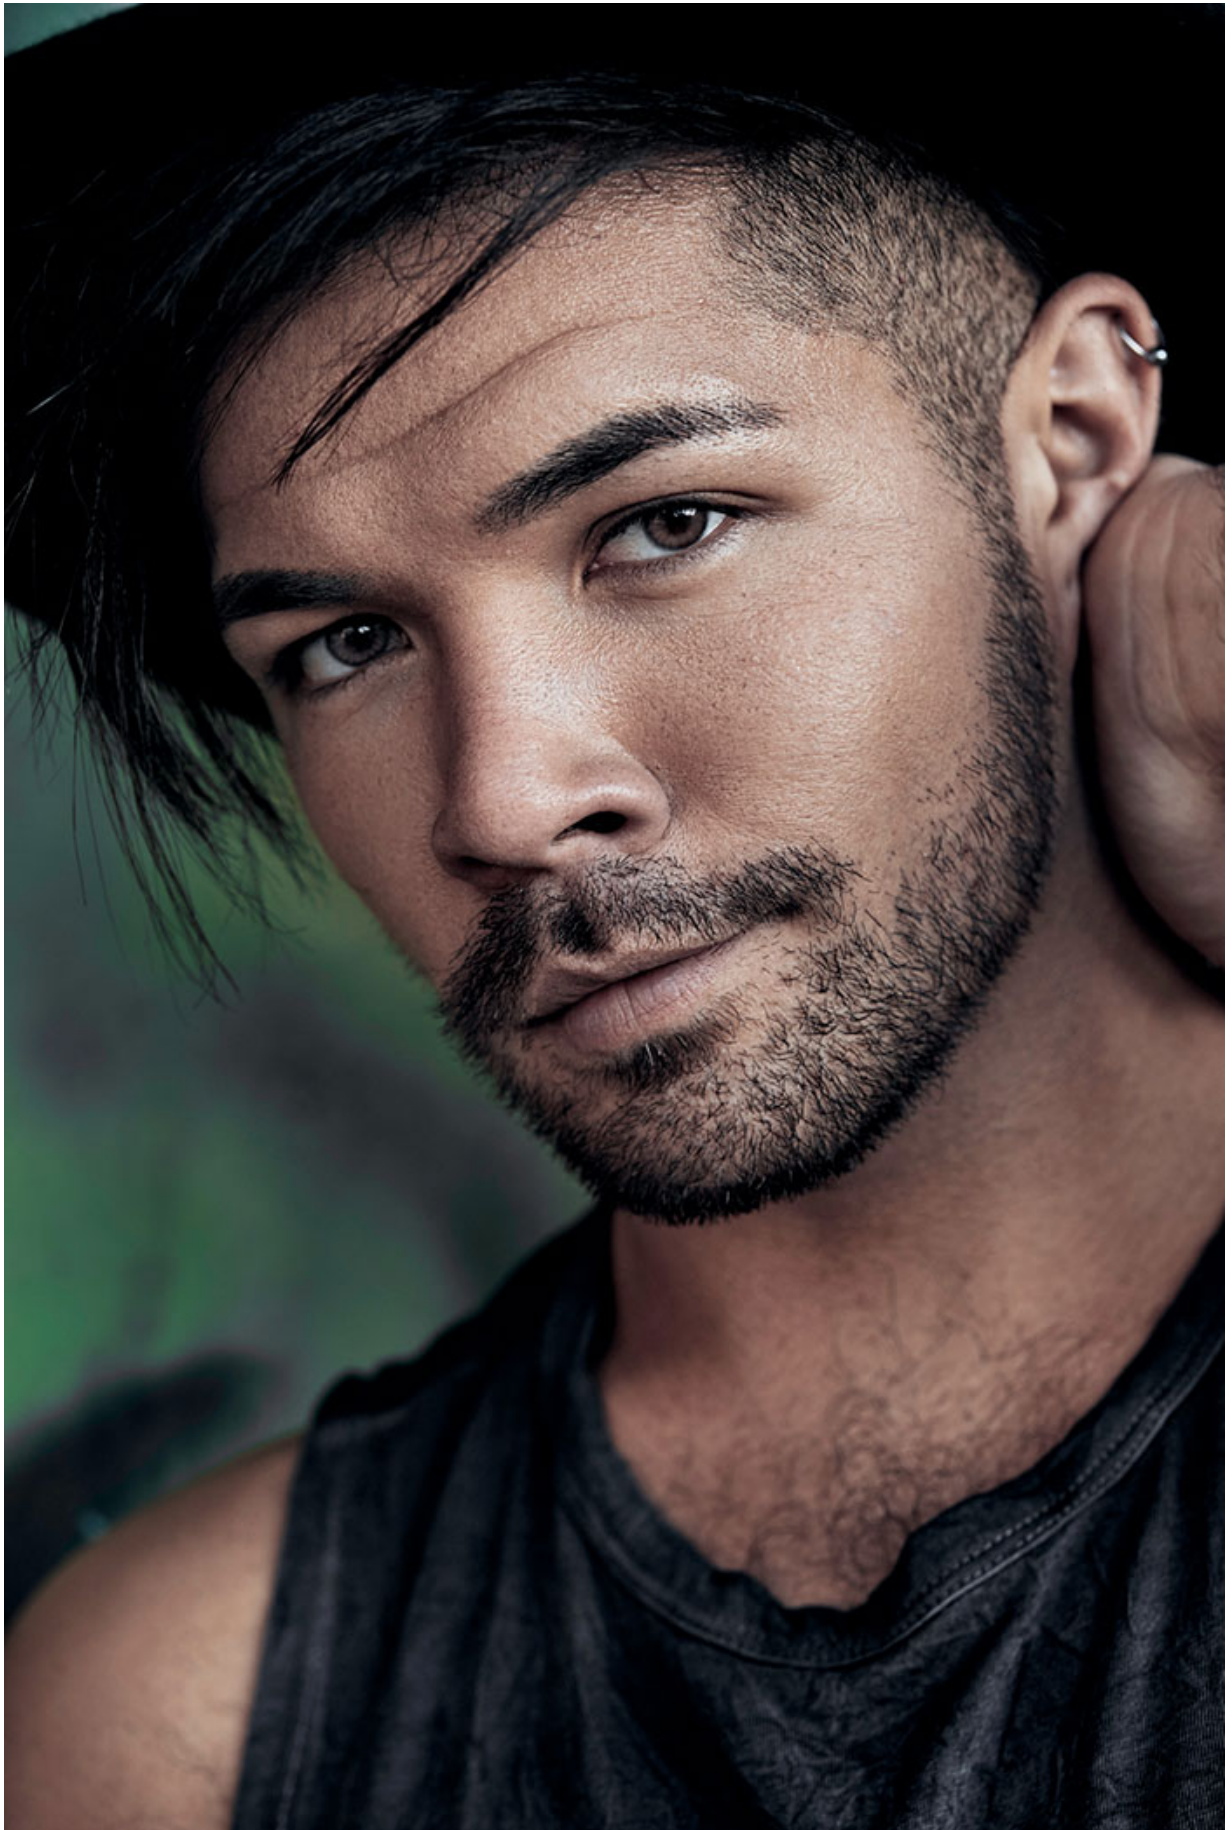

## TAYLOR LAX

HAIR: BROWN

EYES: BROWN

HEIGHT: 5' 11"

INSEAM: 31

WAIST: 31

SHIRT: 15.5/33

SUIT: 40R

SHOE: 10

**Russell  
McFADDEN  
Imagery**

WILLIAM LEE  
Photography *Lee*

WILLIAM LEI  
Photography *Lei*