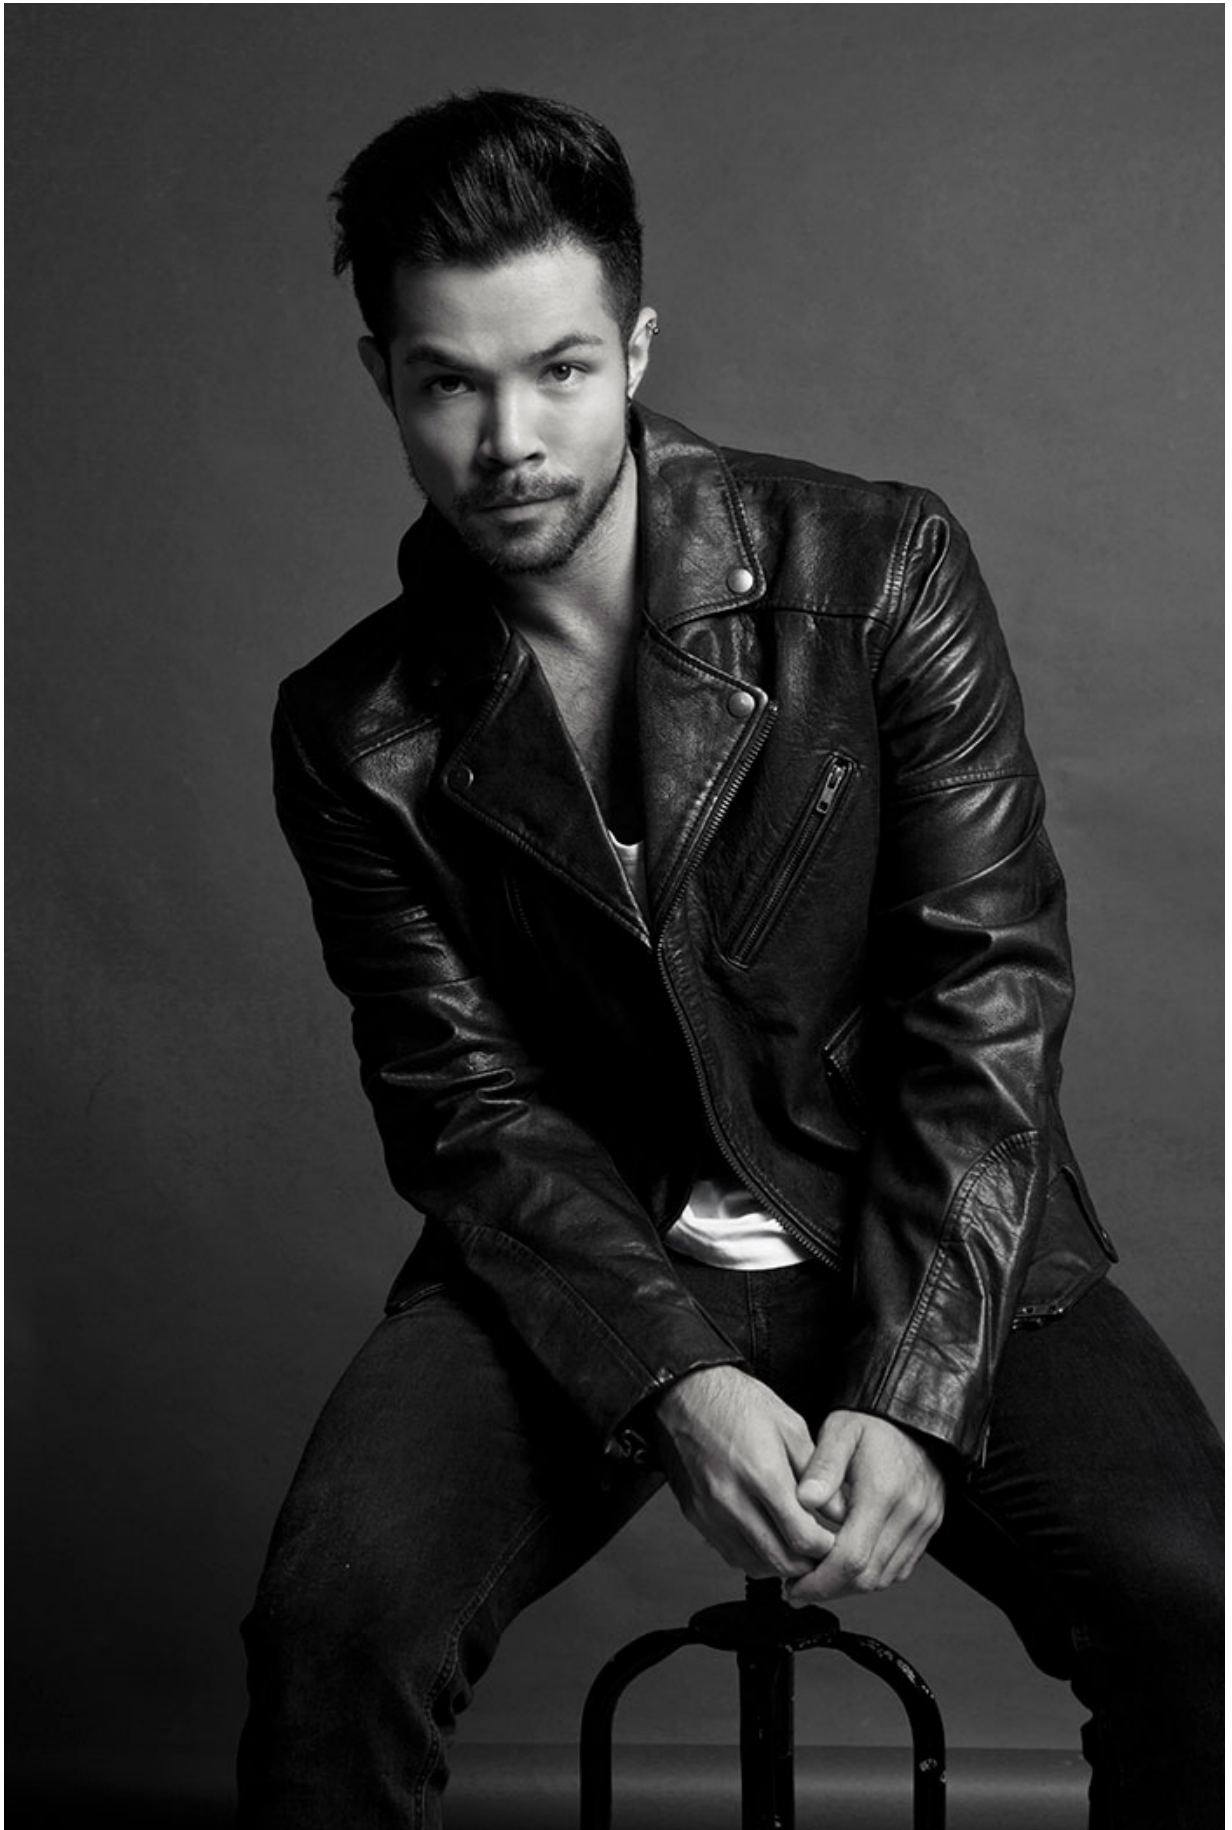

BRANDMODELS

TAYLOR LAX

HAIR: BROWN

EYES: BROWN

HEIGHT: 5' 11"

INSEAM: 31

WAIST: 31

SHIRT: 15.5/33

SUIT: 40R

SHOE: 10

**Russell
McFADDEN
Imagery**

Russell
McFADDEN
Imagery

WILLIAM LEE
Photography *Wei*