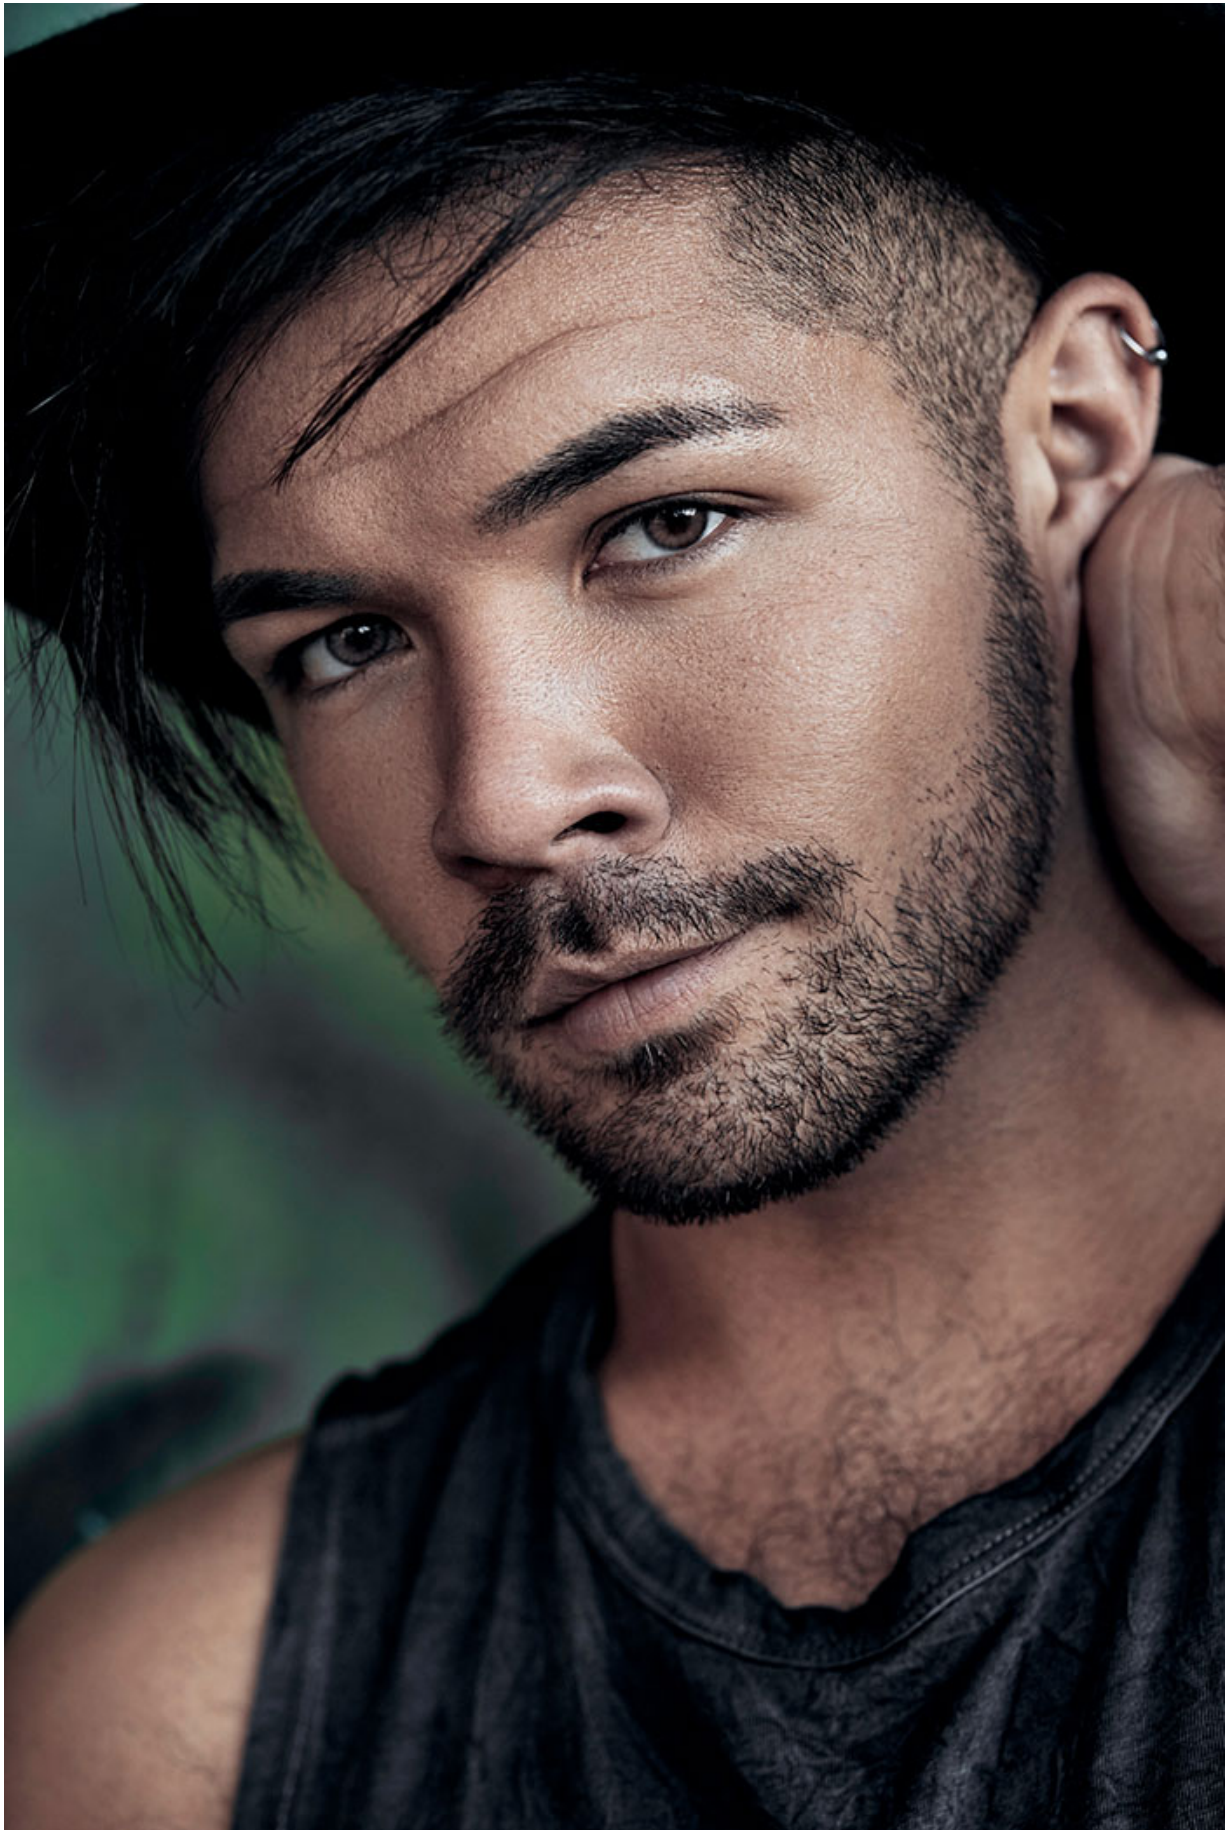

## TAYLOR LAX

HAIR: BROWN

EYES: BROWN

HEIGHT: 5' 11"

INSEAM: 31

WAIST: 31

SHIRT: 15.5/33

SUIT: 40R

SHOE: 10

**Russell  
M c FADDEN  
Imagery**

Russell  
McFADDEN  
Imagery

WILLIAM LEE  
Photography *Lee*

WILLIAM LEI  
Photography  
W Lei