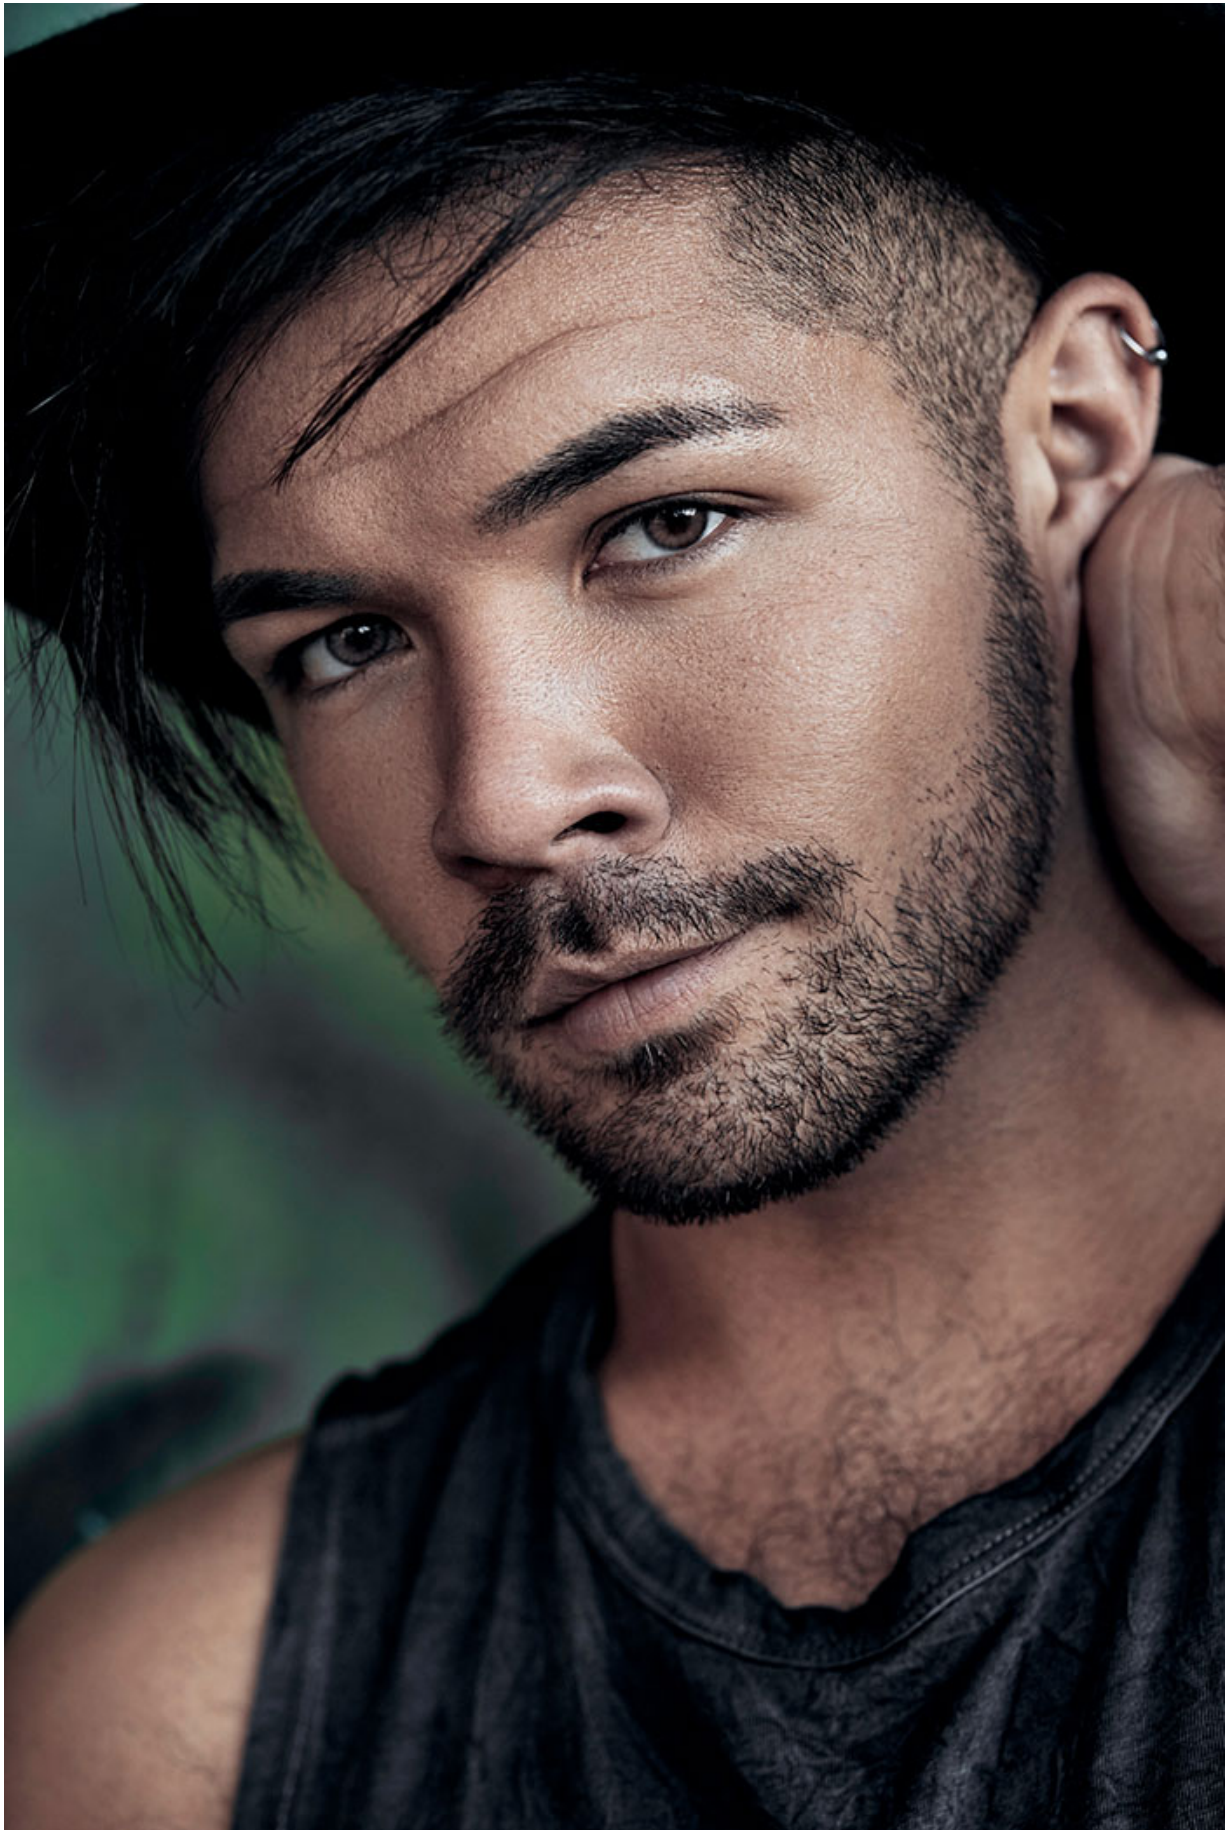

## TAYLOR LAX

HAIR: BROWN

EYES: BROWN

HEIGHT: 5' 11"

INSEAM: 31

WAIST: 31

SHIRT: 15.5/33

SUIT: 40R

SHOE: 10

**Russell  
McFADDEN  
Imagery**

Russell  
McFADDEN  
Imagery

WILLIAM LEI  
Photography *Lei*

WILLIAM LEI  
Photography  
W Lei