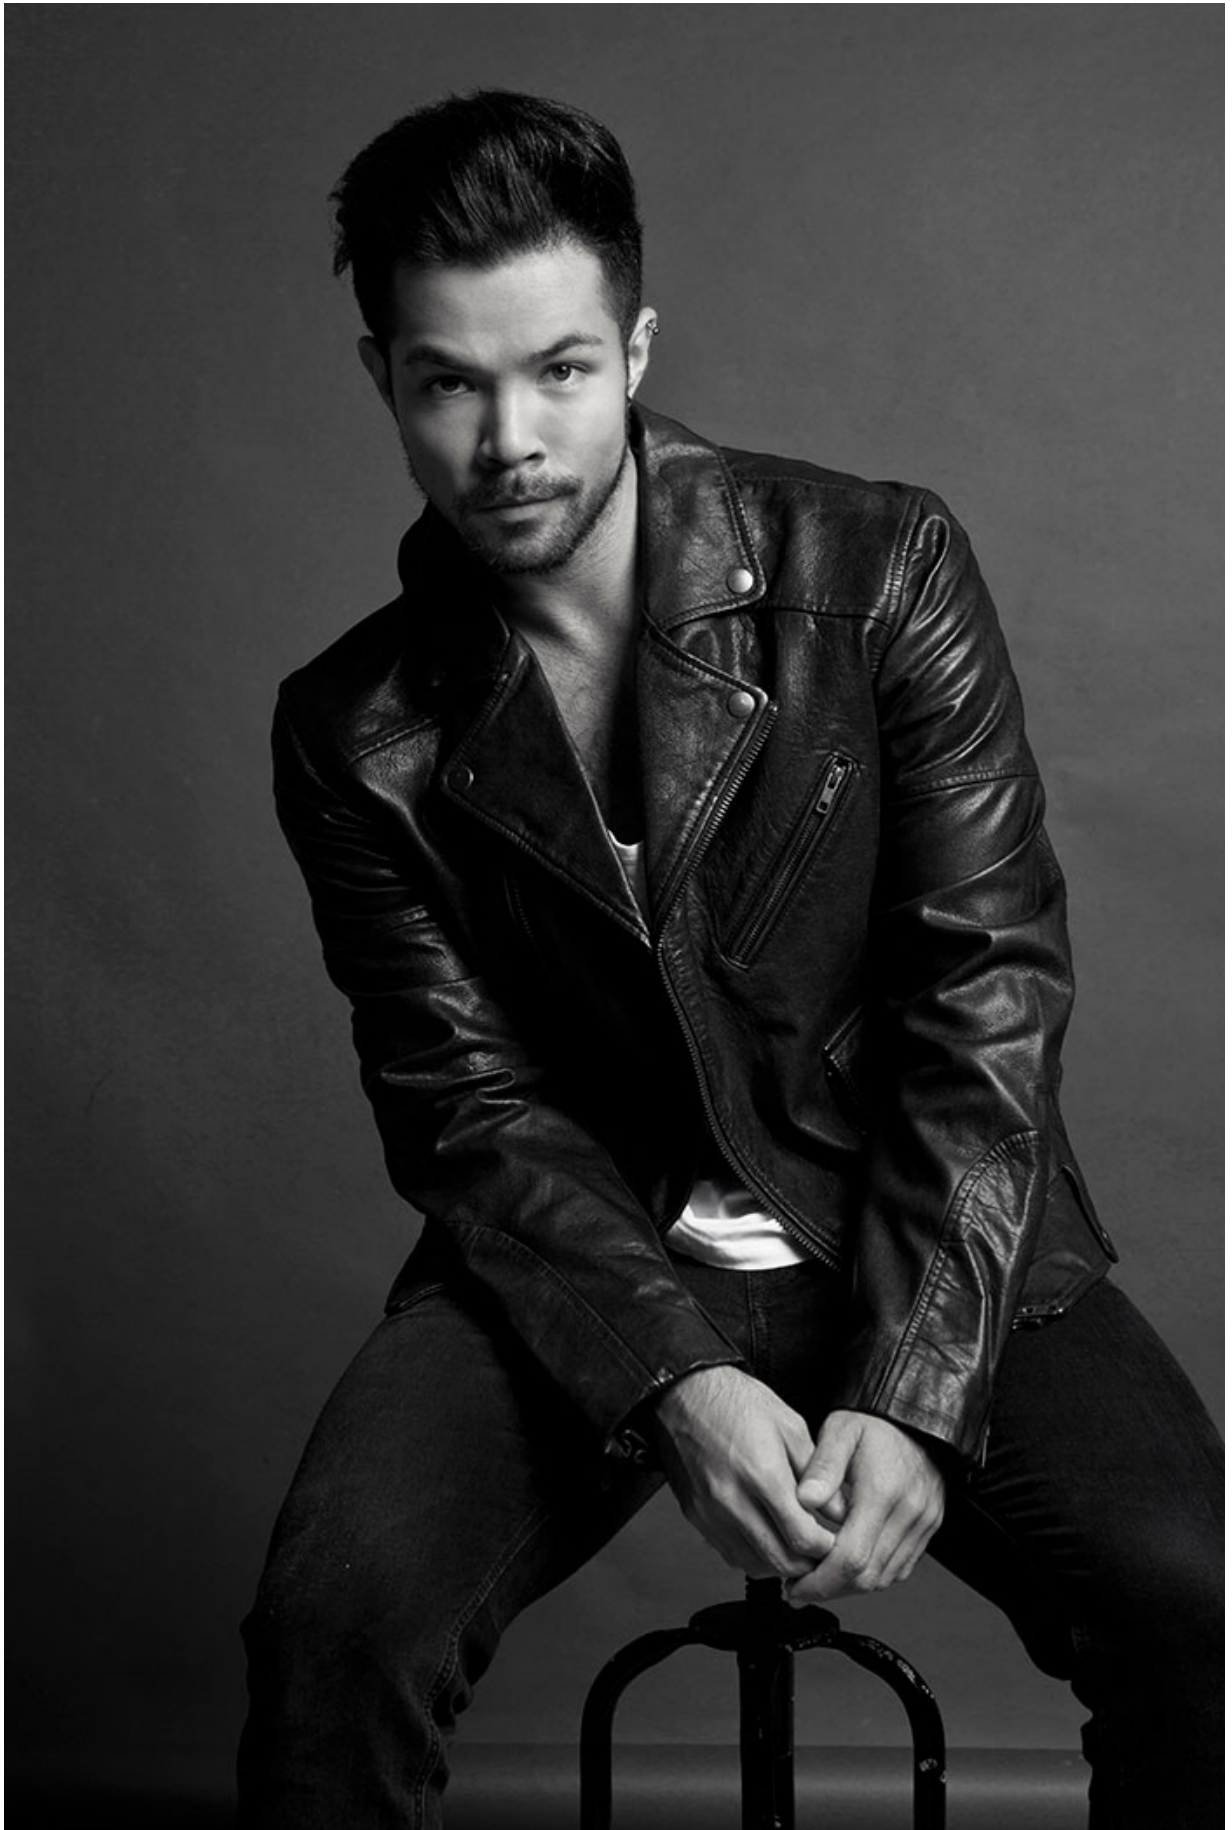

## TAYLOR LAX

HAIR: BROWN

EYES: BROWN

HEIGHT: 5' 11"

INSEAM: 31

WAIST: 31

SHIRT: 15.5/33

SUIT: 40R

SHOE: 10

**Russell  
McFADDEN  
Imagery**

Russell  
McFADDEN  
Imagery

WILLIAM LEE  
Photography *Wei*

WILLIAM LEI  
Photography  
W Lei