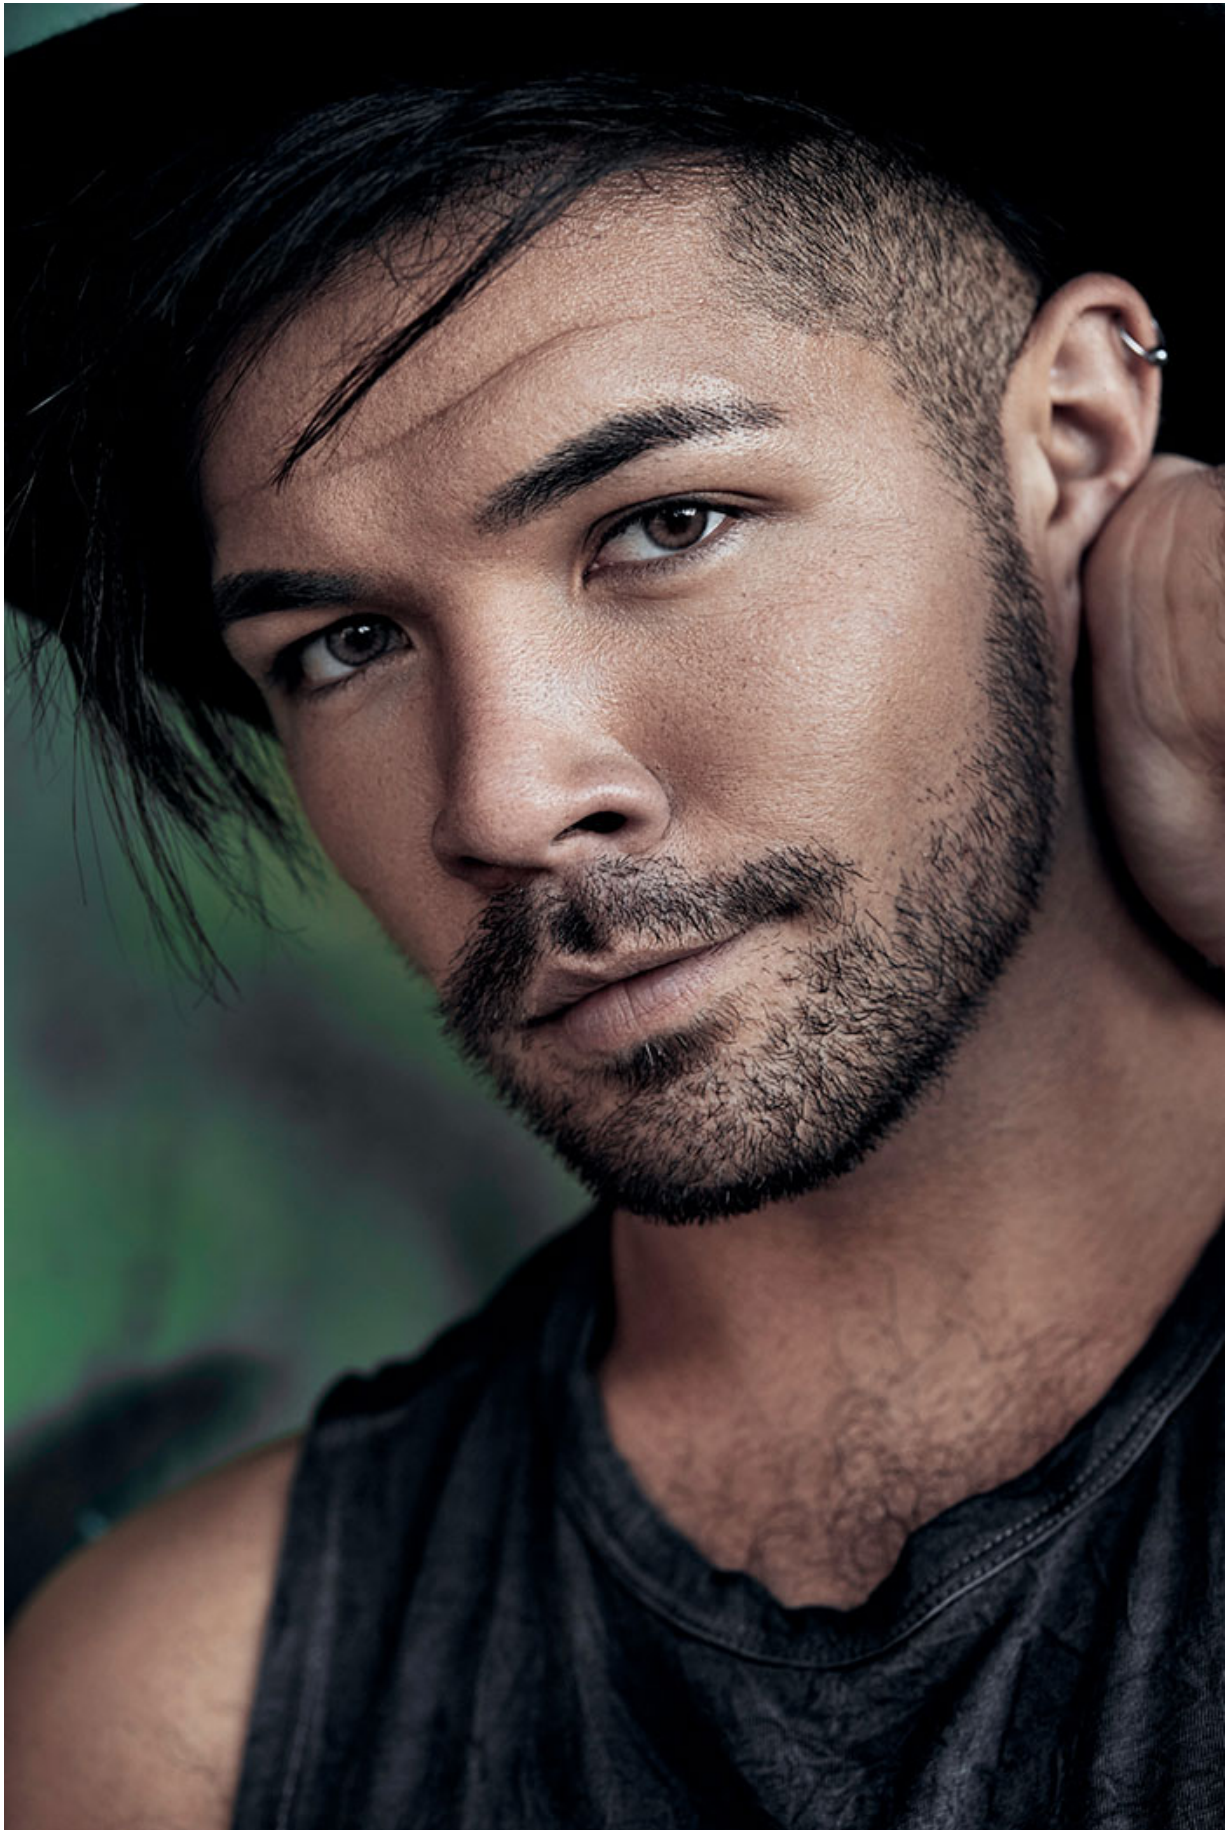

## TAYLOR LAX

HAIR: BROWN

EYES: BROWN

HEIGHT: 5' 11"

INSEAM: 31

WAIST: 31

SHIRT: 15.5/33

SUIT: 40R

SHOE: 10

**Russell  
McFADDEN  
Imagery**

Russell  
McFADDEN  
Imagery

WILLIAM LEE  
Photography *Lee*

WILLIAM LEI  
Photography  
W Lei