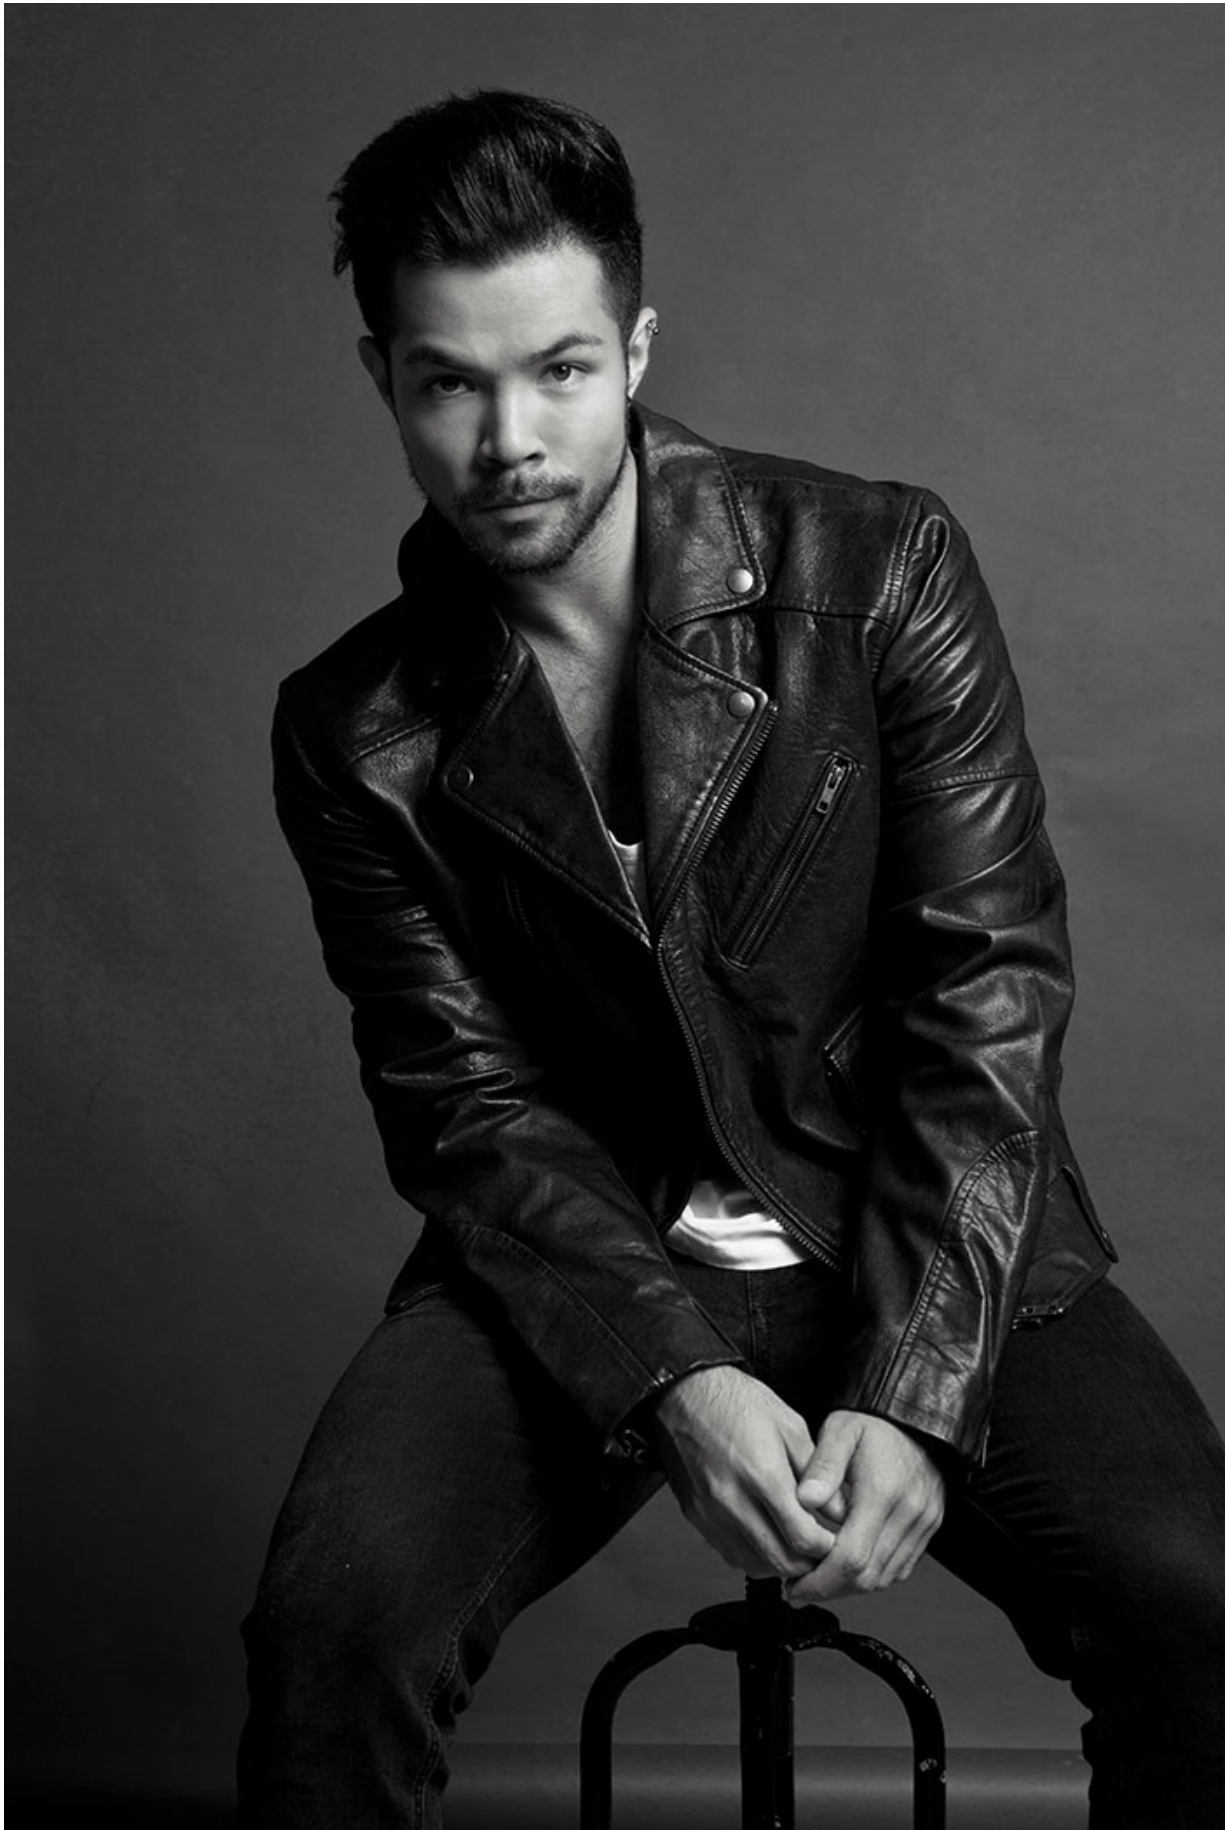

## TAYLOR LAX

HAIR: BROWN

EYES: BROWN

HEIGHT: 5' 11"

INSEAM: 31

WAIST: 31

SHIRT: 15.5/33

SUIT: 40R

SHOE: 10

**Russell  
McFADDEN  
Imagery**

Russell  
McFADDEN  
Imagery

WILLIAM LEE  
Photography *Lee*

WILLIAM LEI  
Photography  
W Lei