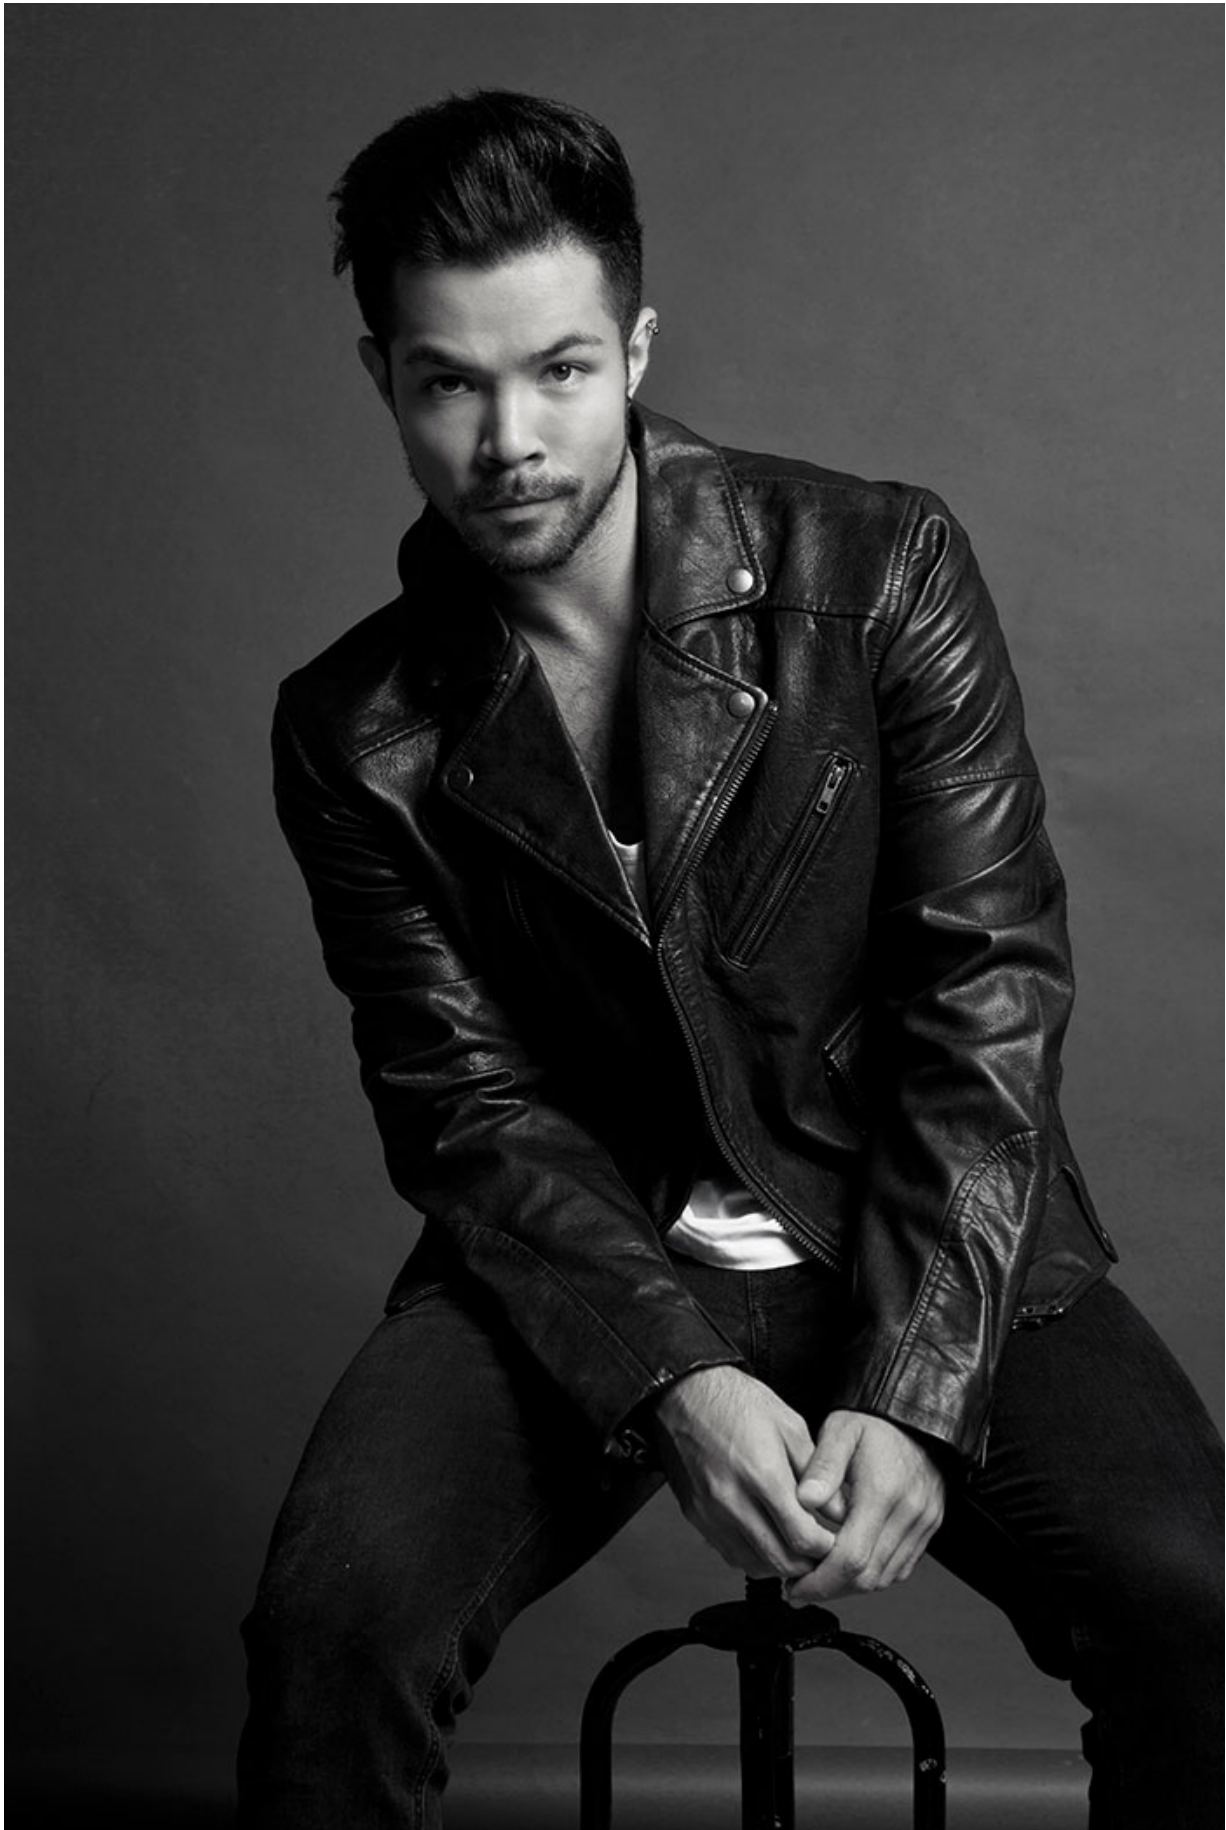

BRANDMODELS

TAYLOR LAX

HAIR: BROWN

EYES: BROWN

HEIGHT: 5' 11"

INSEAM: 31

WAIST: 31

SHIRT: 15.5/33

SUIT: 40R

SHOE: 10

**Russell
McFADDEN
Imagery**

Russell
McFADDEN
Imagery

WILLIAM LEE
Photography
Lee

WILLIAM LEI
Photography *Lei*