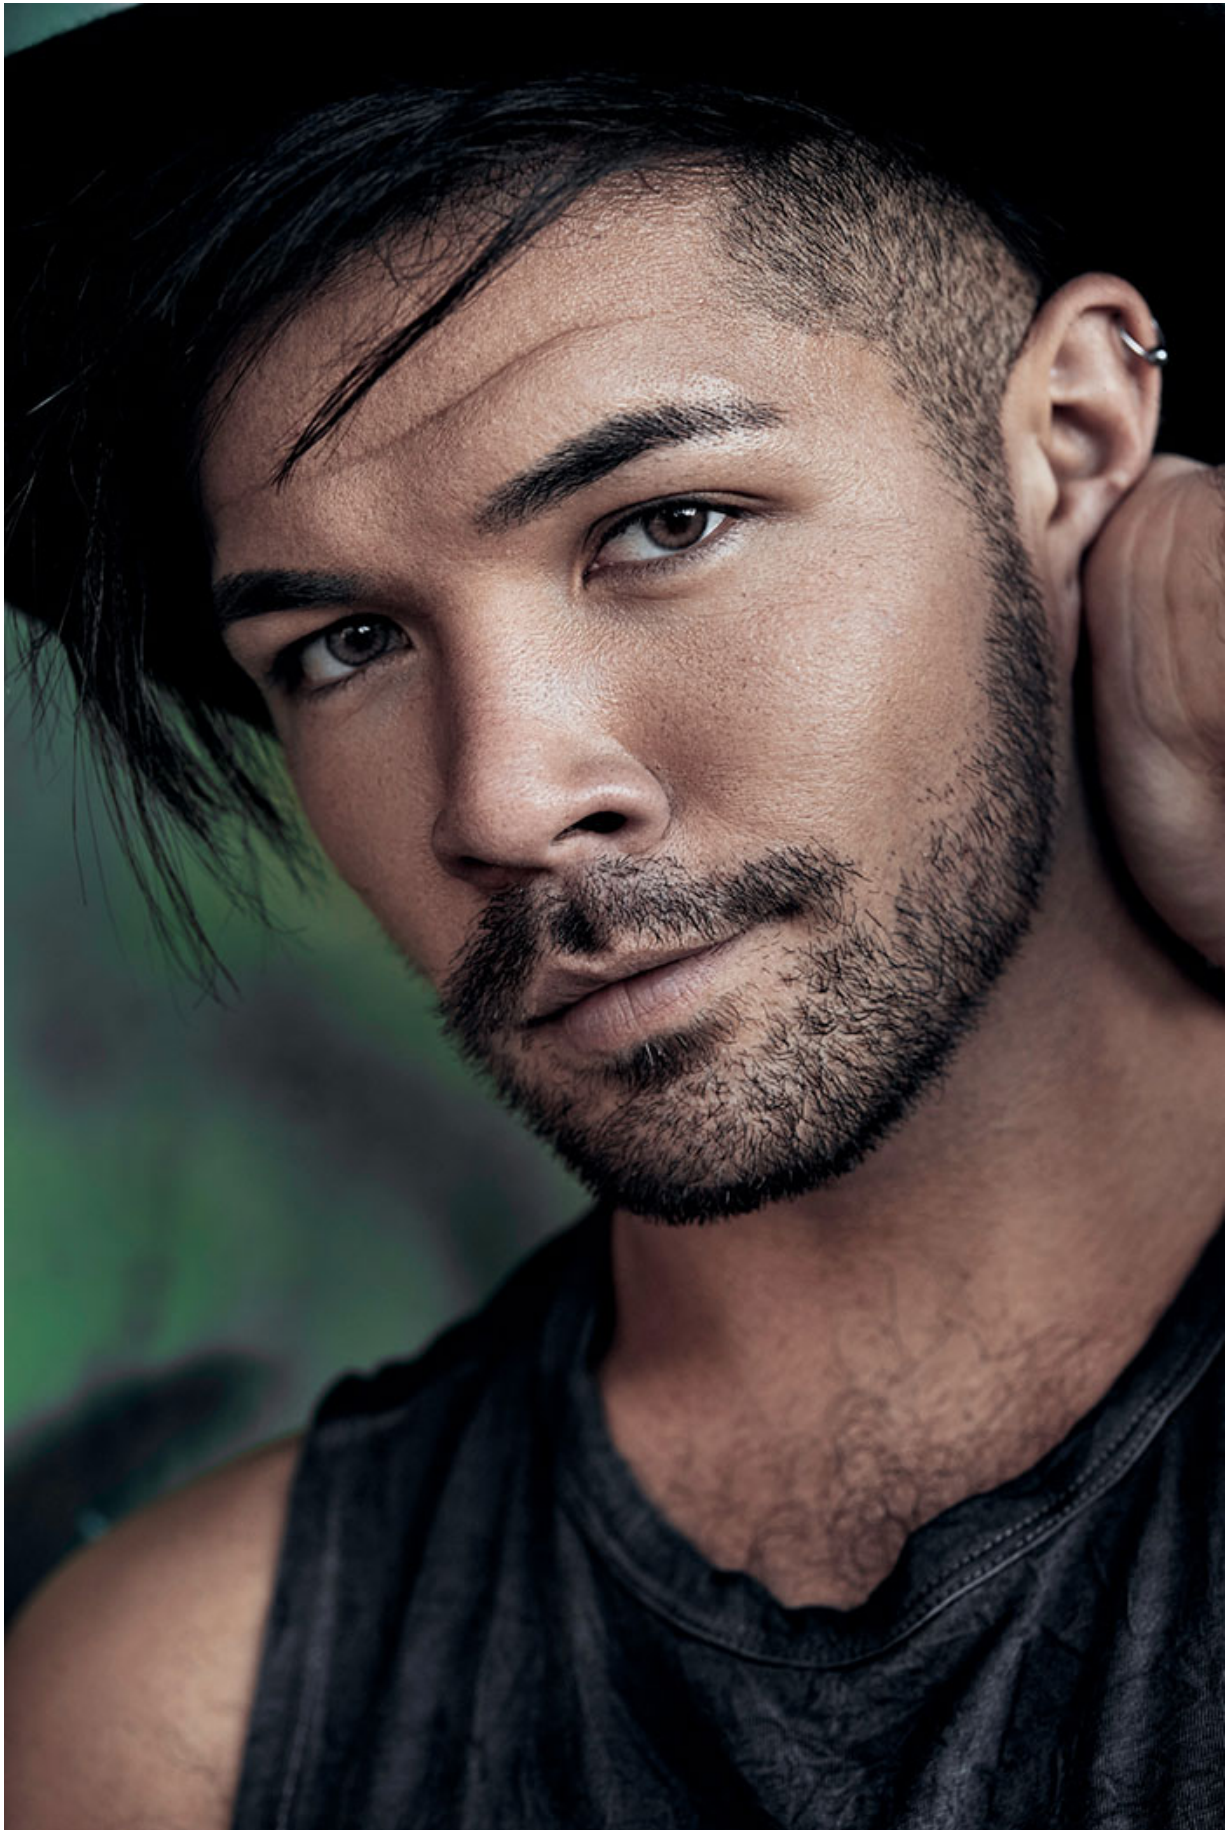

BRANDMODELS

TAYLOR LAX

HAIR: BROWN

EYES: BROWN

HEIGHT: 5' 11"

INSEAM: 31

WAIST: 31

SHIRT: 15.5/33

SUIT: 40R

SHOE: 10

**Russell
McFADDEN
Imagery**

Russell
McFADDEN
Imagery

WILLIAM LEE
Photography *Lee*