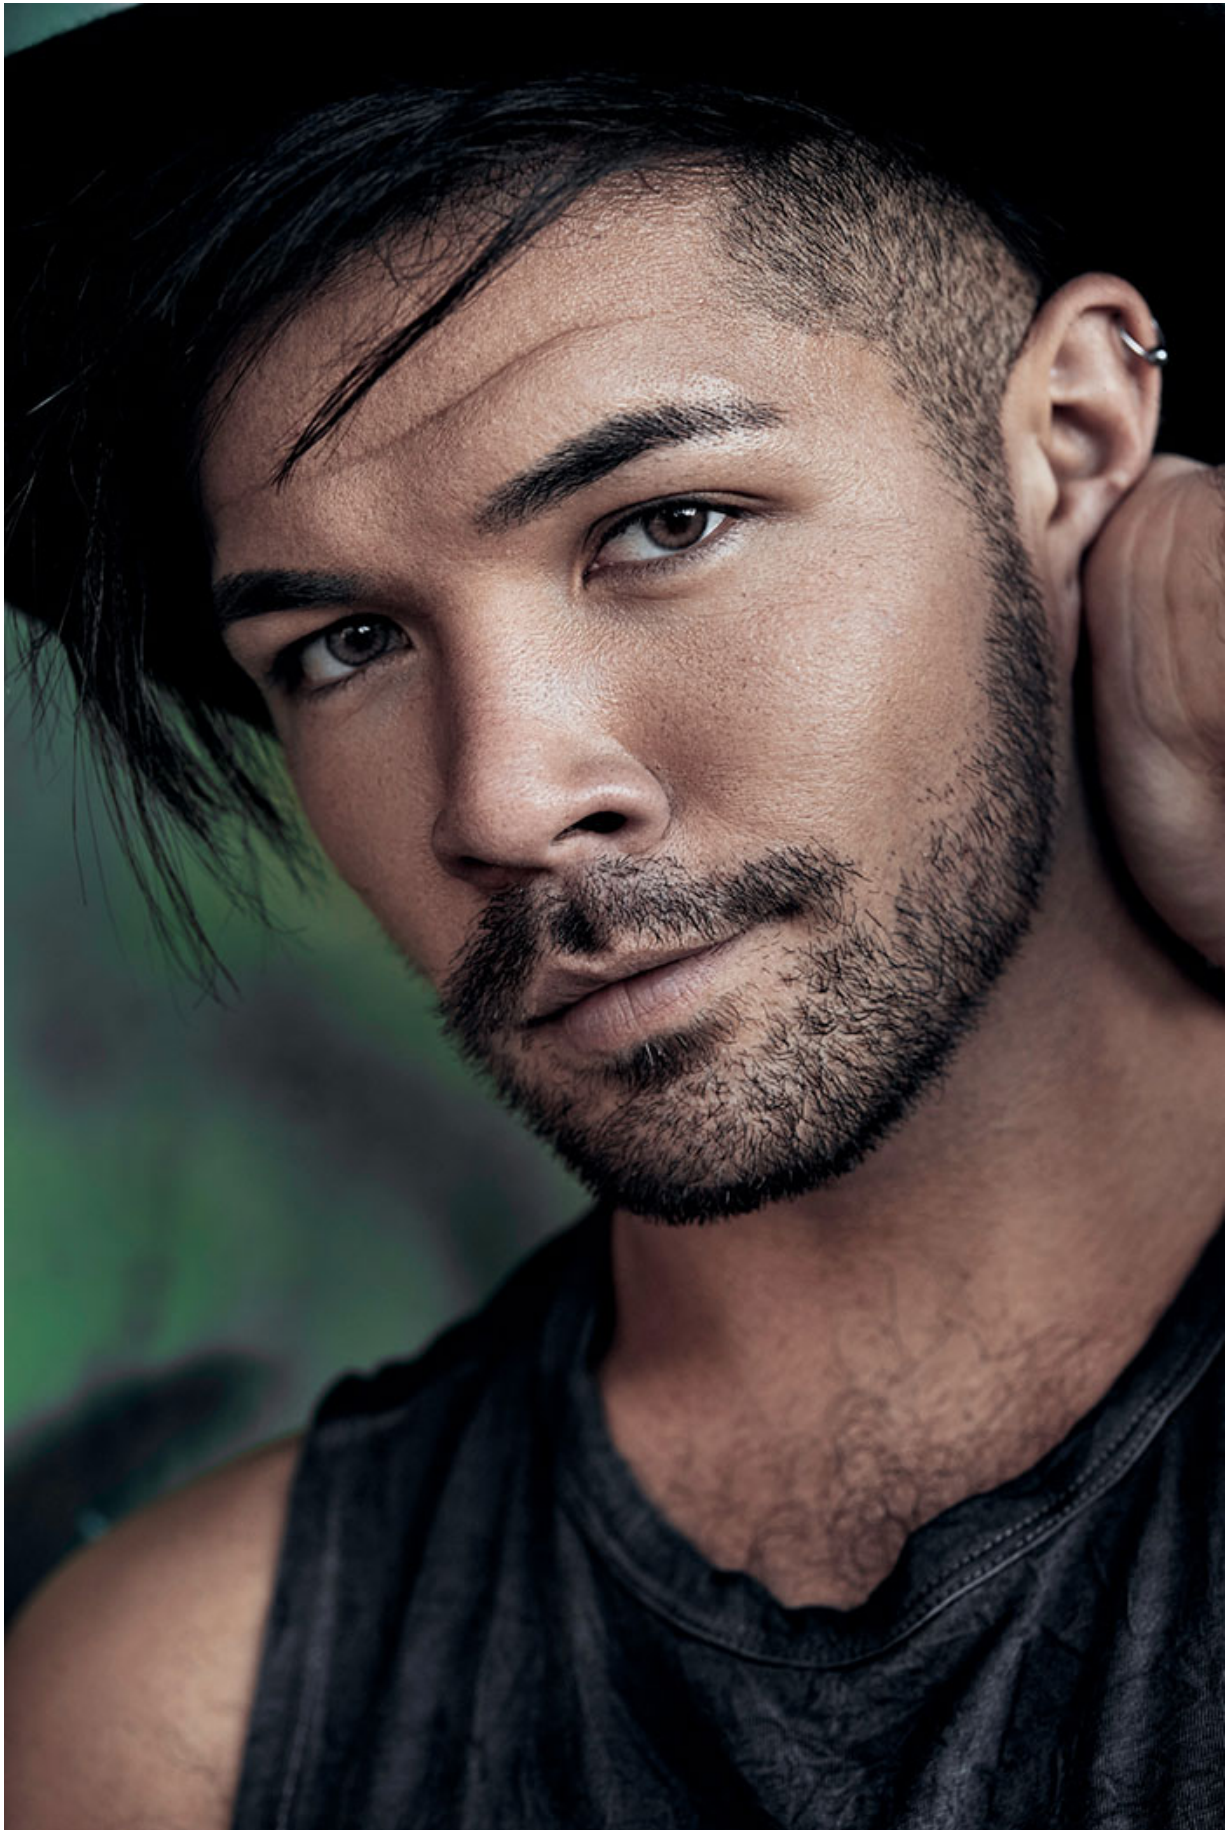

## TAYLOR LAX

HAIR: BROWN

EYES: BROWN

HEIGHT: 5' 11"

INSEAM: 31

WAIST: 31

SHIRT: 15.5/33

SUIT: 40R

SHOE: 10

**Russell  
M c FADDEN  
Imagery**

Russell  
McFADDEN  
Imagery

WILLIAM LEE  
Photography *Lee*

WILLIAM LEI  
Photography  
W Lei