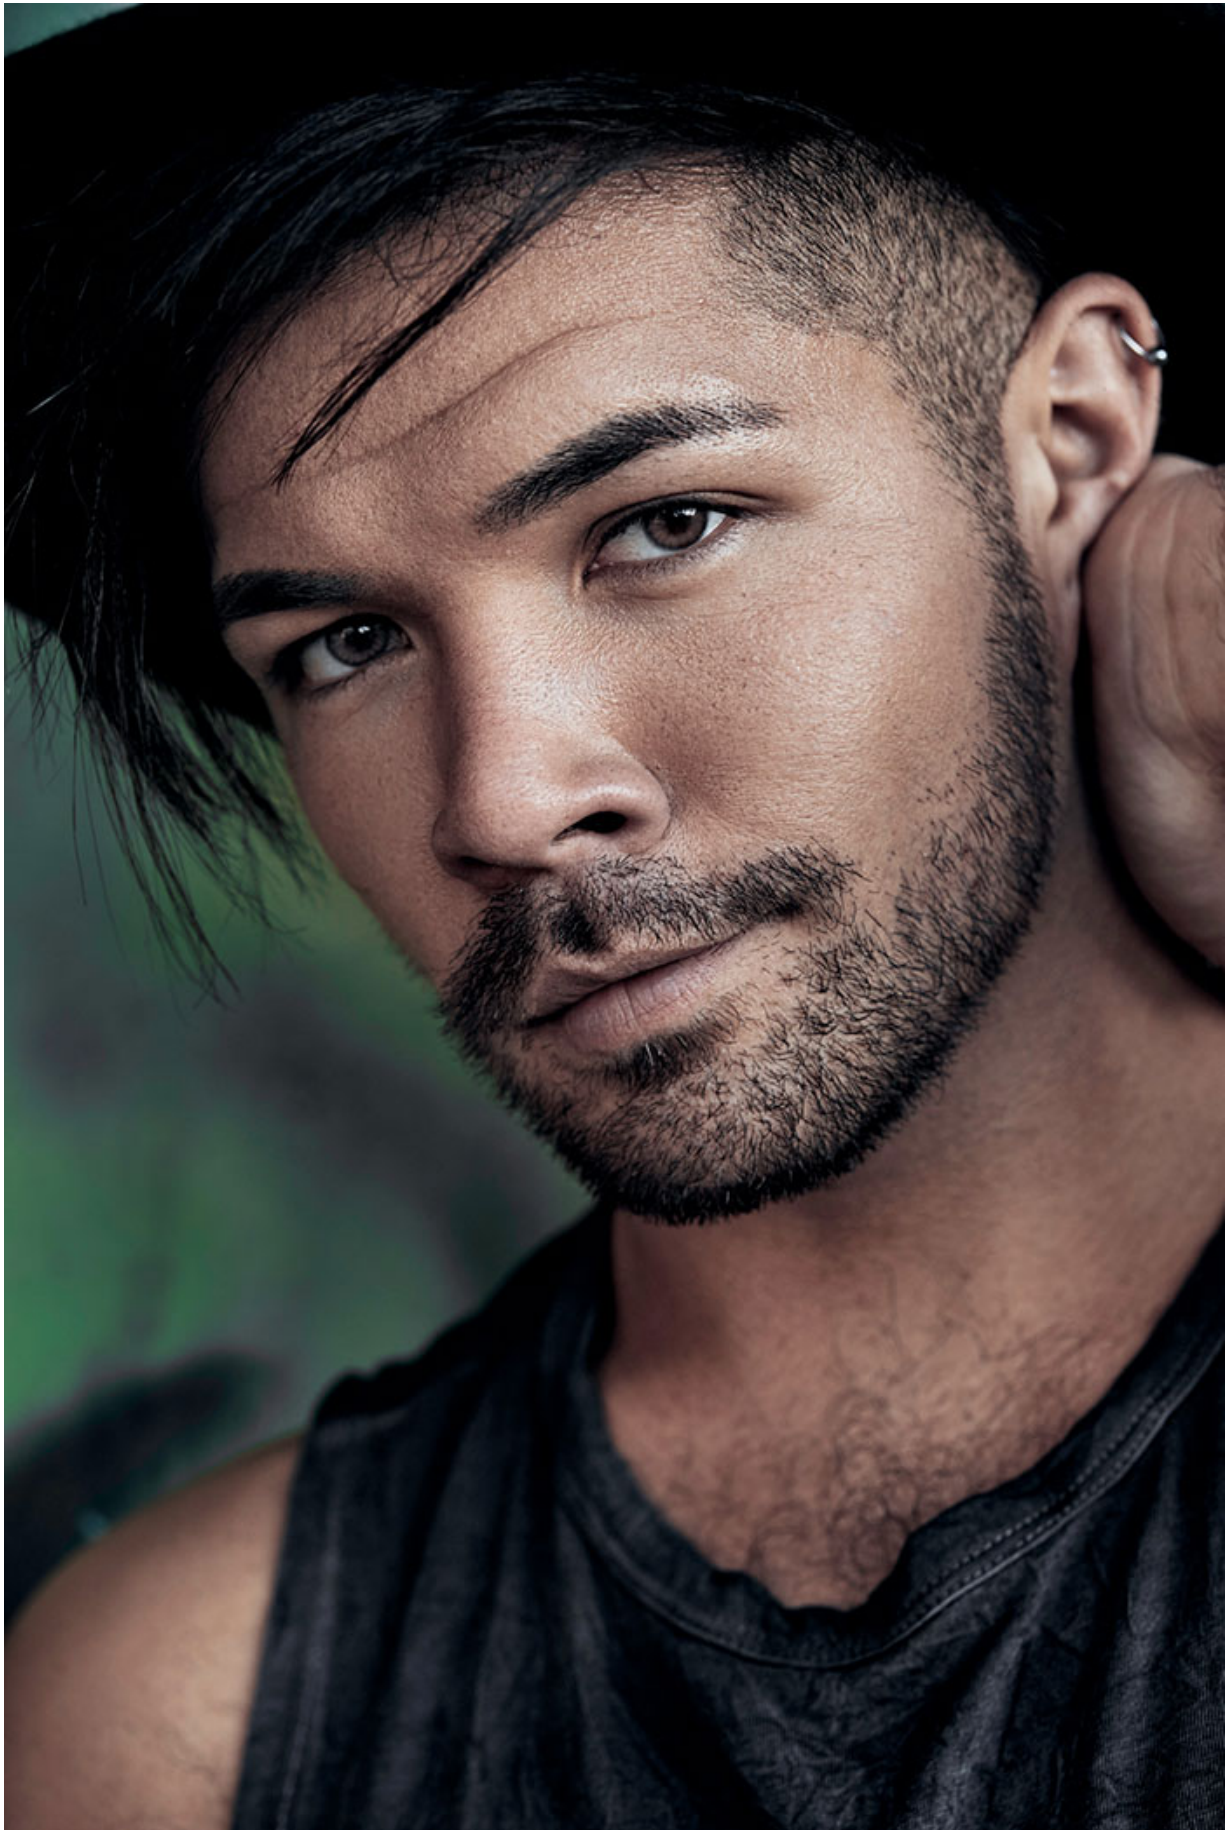

BRANDMODELS

TAYLOR LAX

HAIR: BROWN

EYES: BROWN

HEIGHT: 5' 11"

INSEAM: 31

WAIST: 31

SHIRT: 15.5/33

SUIT: 40R

SHOE: 10

**Russell
McFADDEN
Imagery**

Russell
McFADDEN
Imagery

WILLIAM LEE
Photography *Lee*

WILLIAM LEI
Photography
W Lei