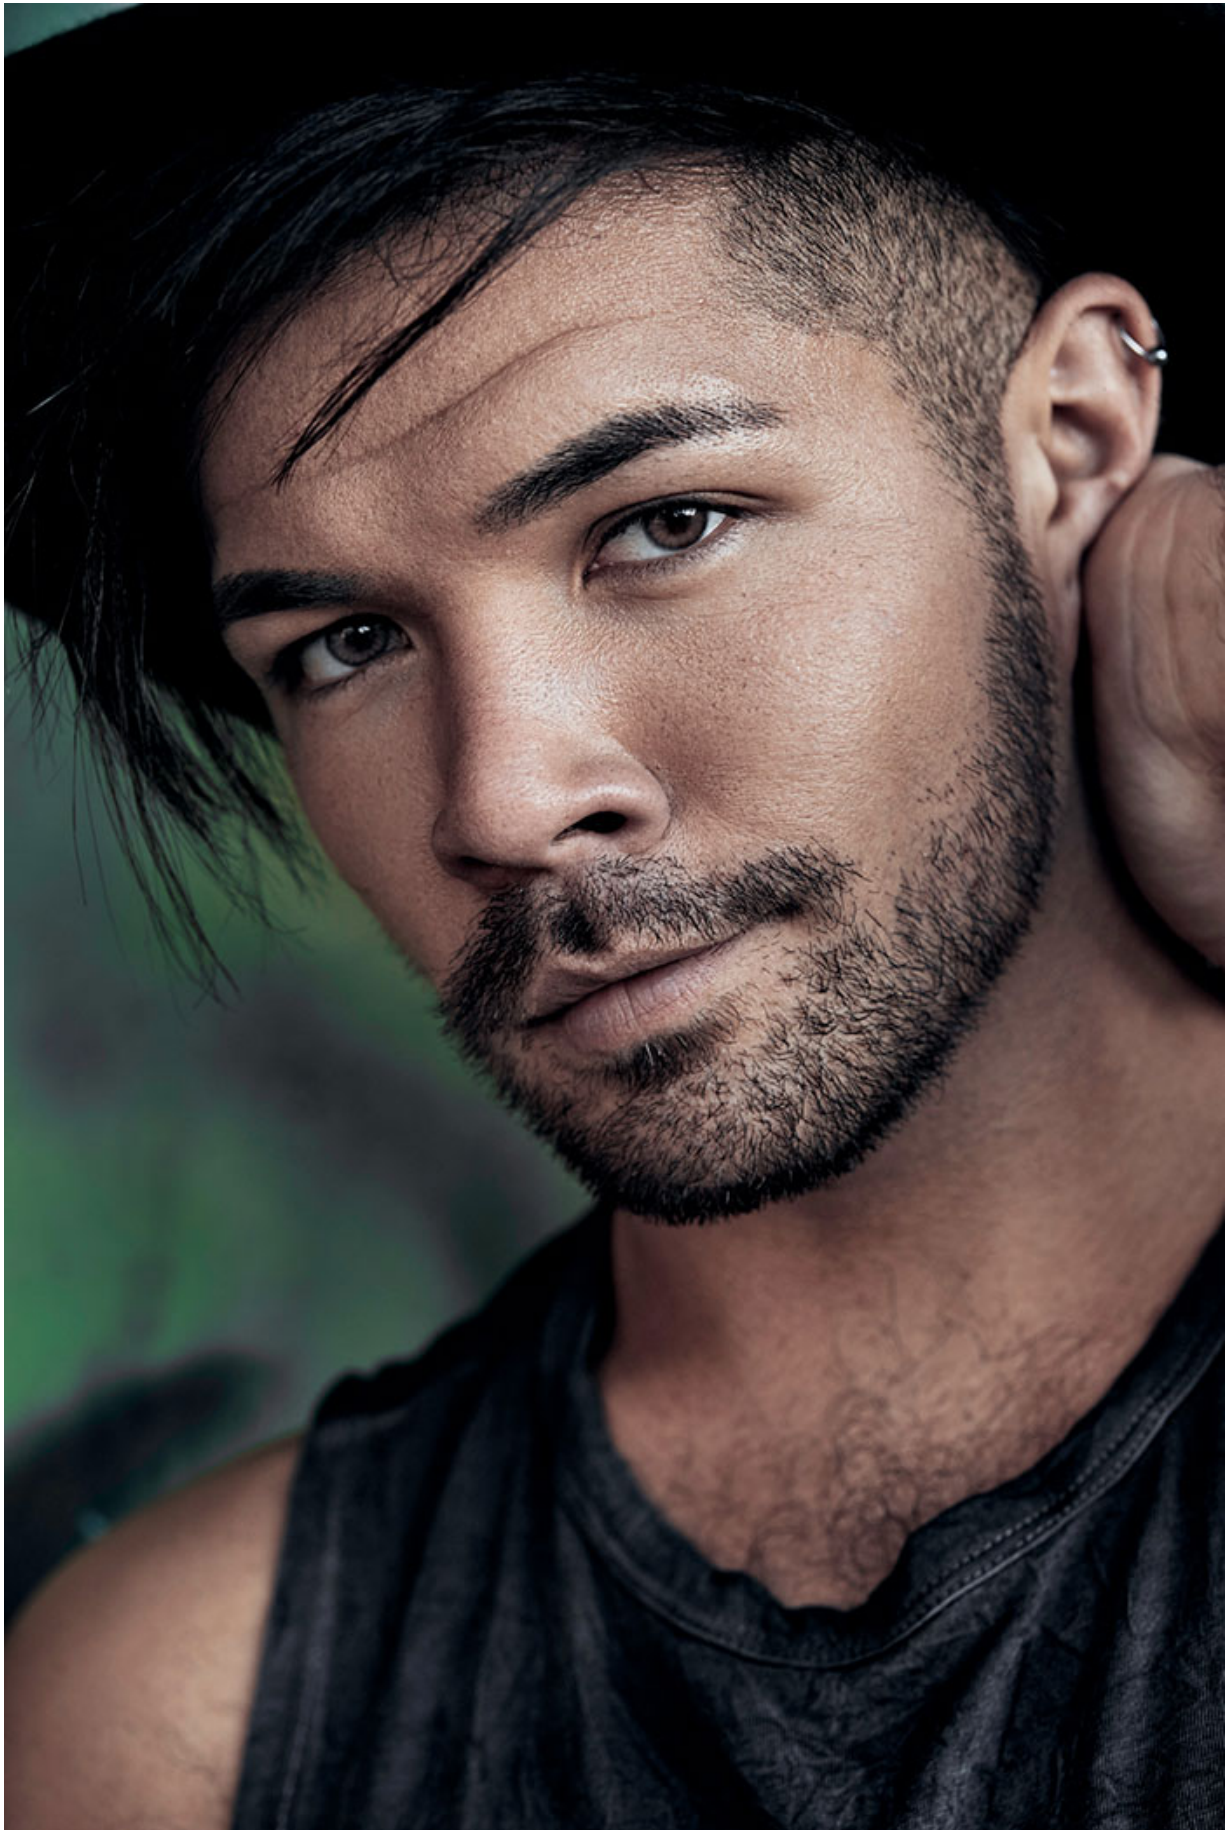

BRANDMODELS

TAYLOR LAX

HAIR: BROWN

EYES: BROWN

HEIGHT: 5' 11"

INSEAM: 31

WAIST: 31

SHIRT: 15.5/33

SUIT: 40R

SHOE: 10

**Russell
McFADDEN
Imagery**

Russell
McFADDEN
Imagery

WILLIAM LEE
Photography *Wei*

WILLIAM LEI
Photography
W Lei