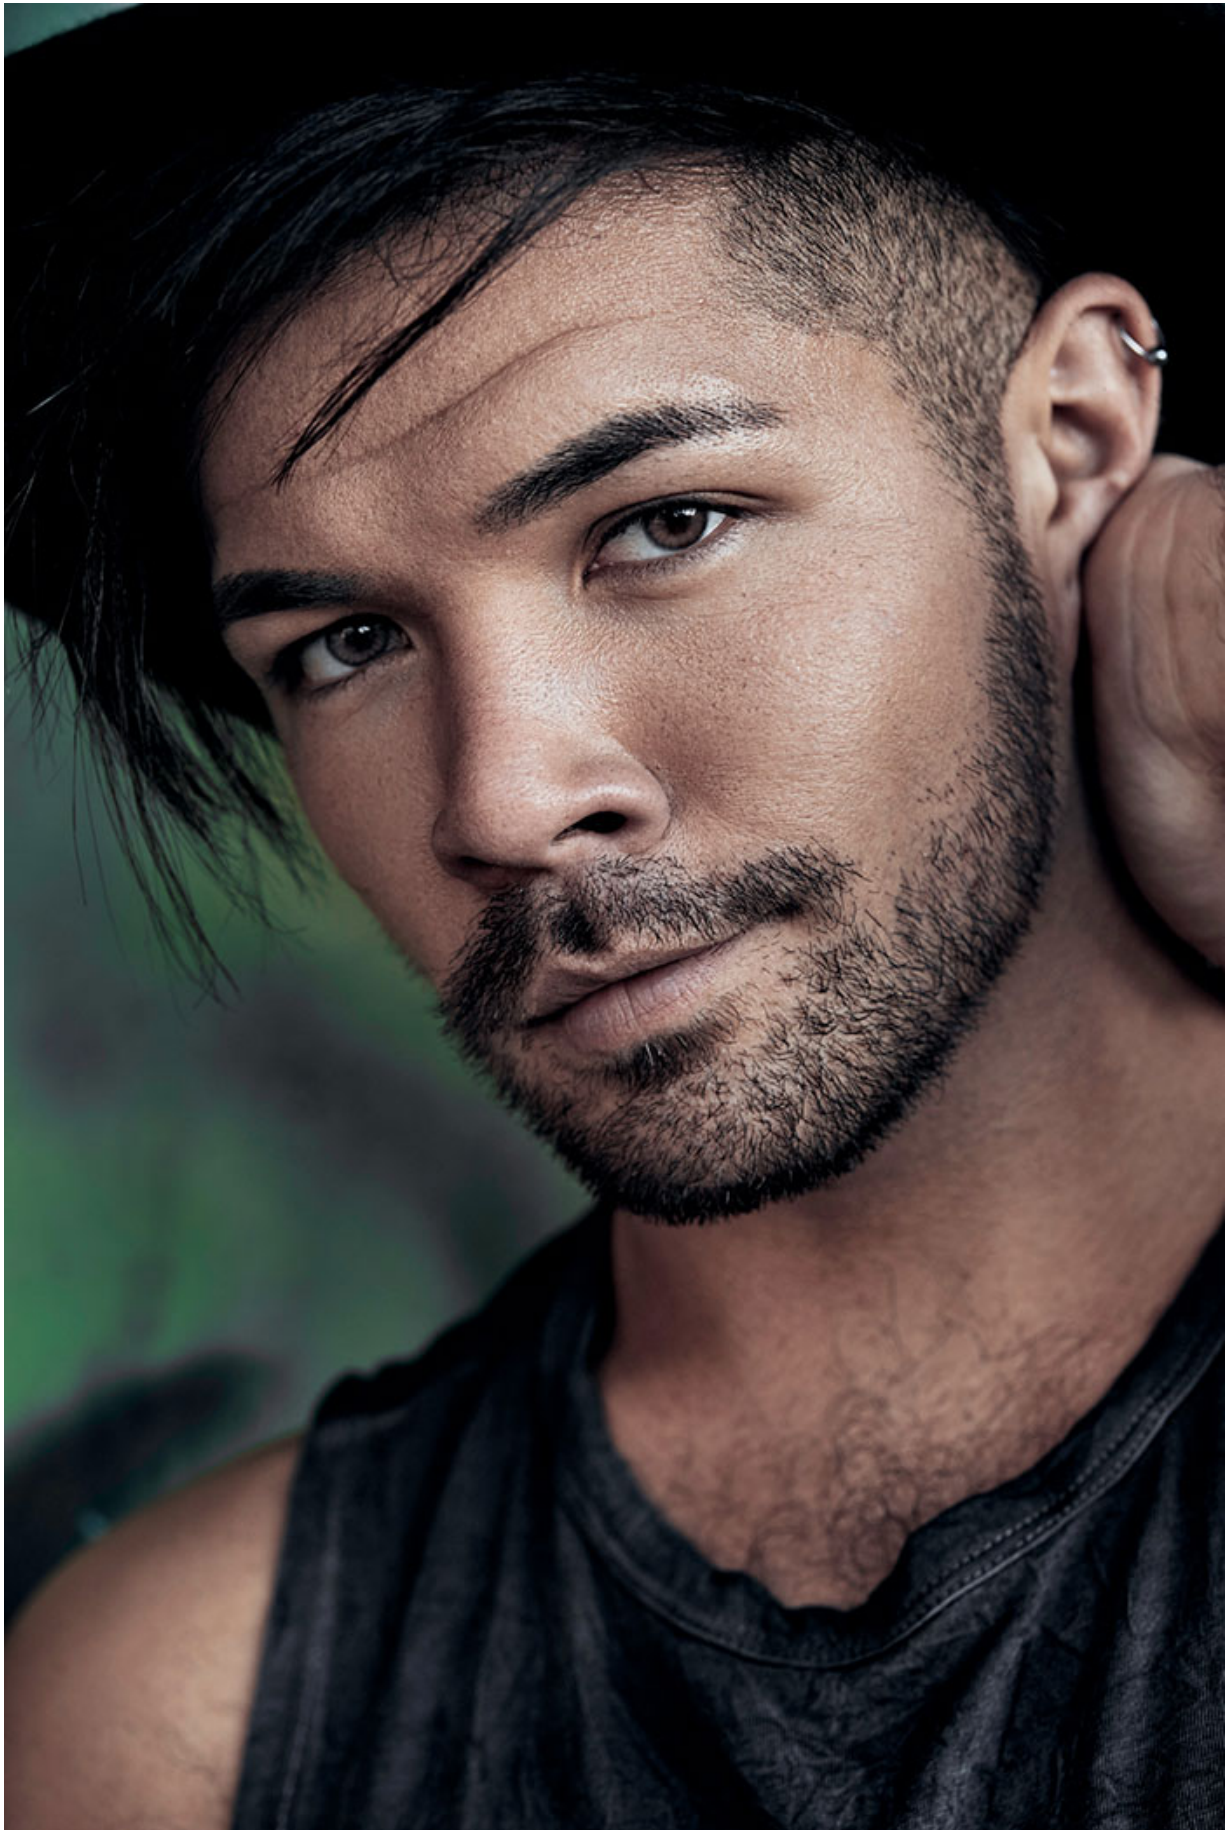

## TAYLOR LAX

HAIR: BROWN

EYES: BROWN

HEIGHT: 5' 11"

INSEAM: 31

WAIST: 31

SHIRT: 15.5/33

SUIT: 40R

SHOE: 10

**Russell  
M c F A D D E N  
I m a g e r y**

Russell  
McFADDEN  
Imagery

WILLIAM LEE  
Photography *Wei*

WILLIAM LEI  
Photography  
W Lei