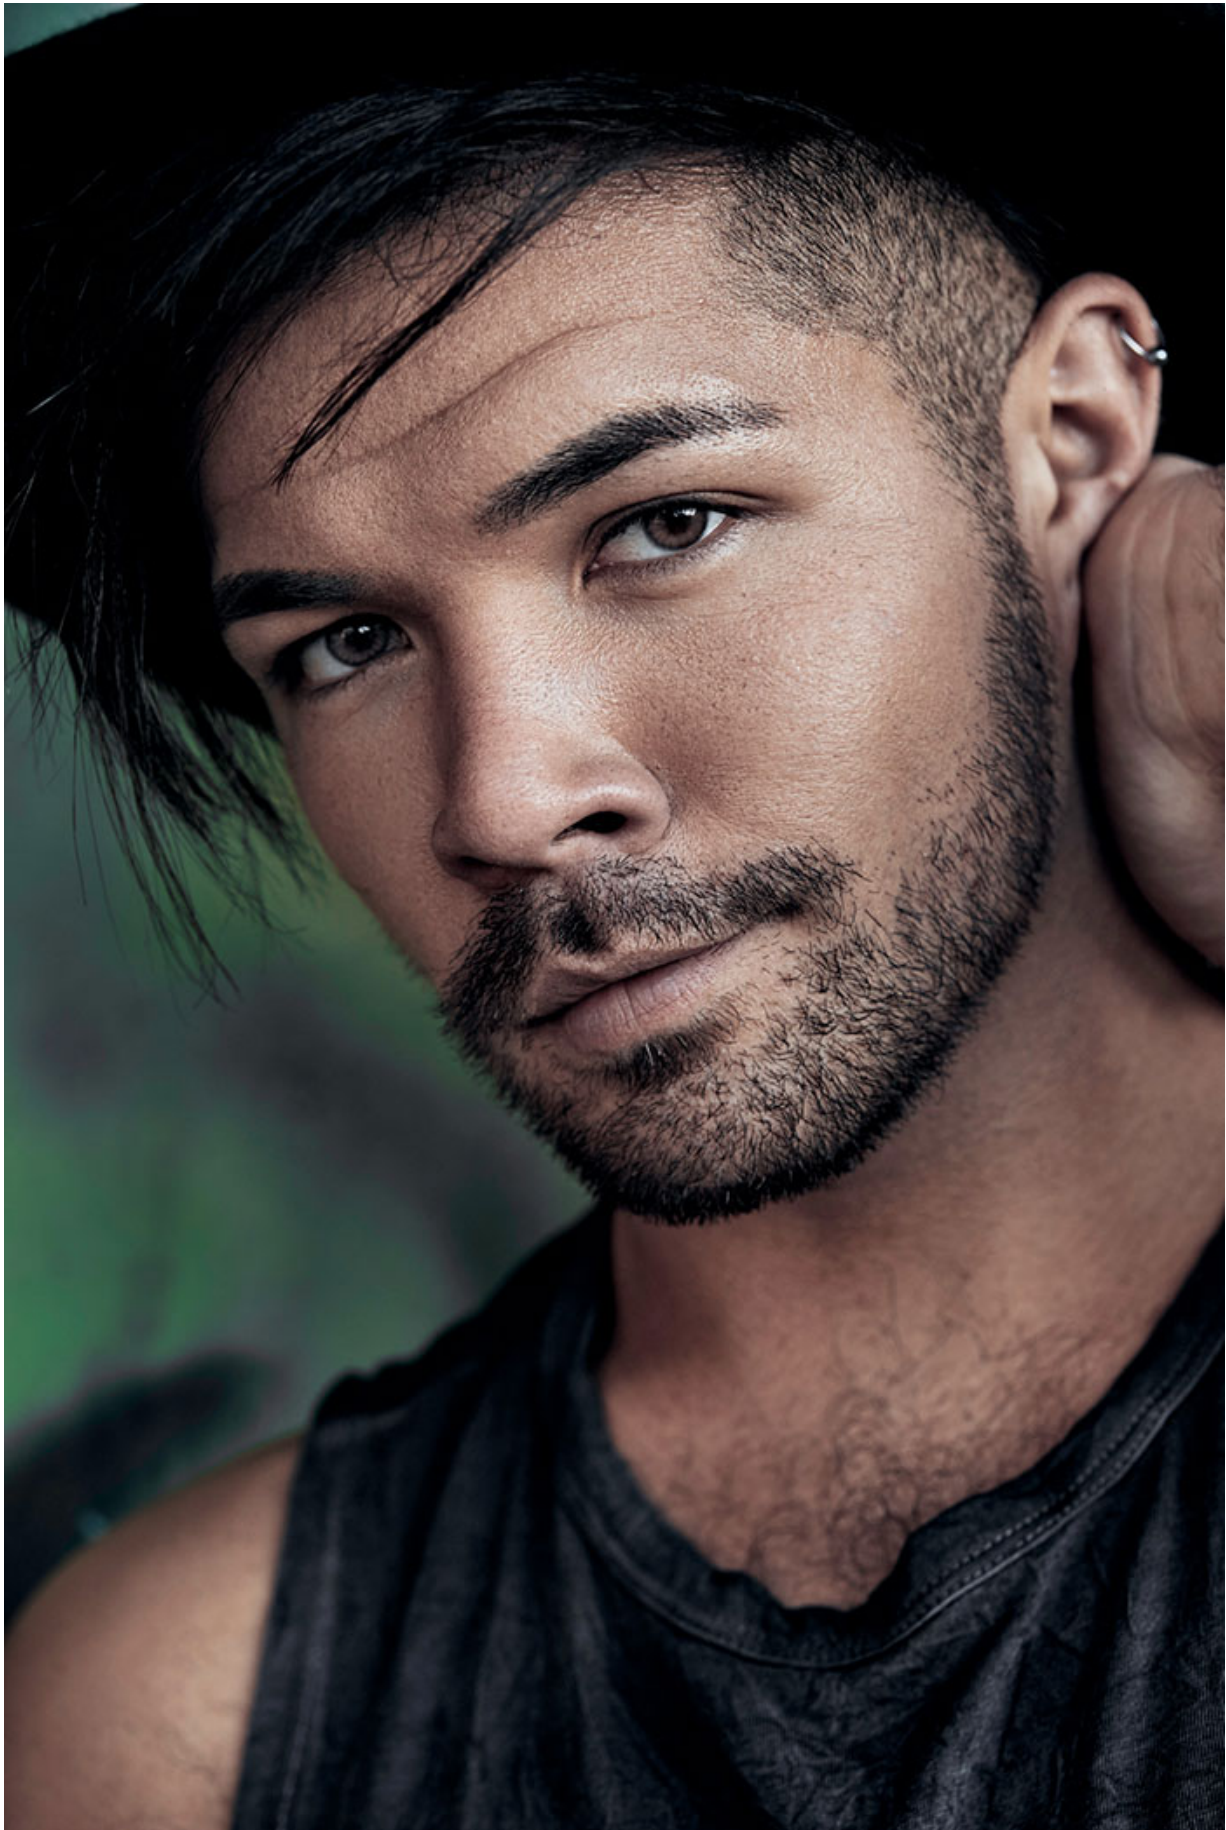

BRANDMODELS

TAYLOR LAX

HAIR: BROWN

EYES: BROWN

HEIGHT: 5' 11"

INSEAM: 31

WAIST: 31

SHIRT: 15.5/33

SUIT: 40R

SHOE: 10

**Russell
M c FADDEN
Imagery**

Russell
McFADDEN
Imagery

WILLIAM LEE
Photography *Lee*

WILLIAM LEI
Photography
W Lei