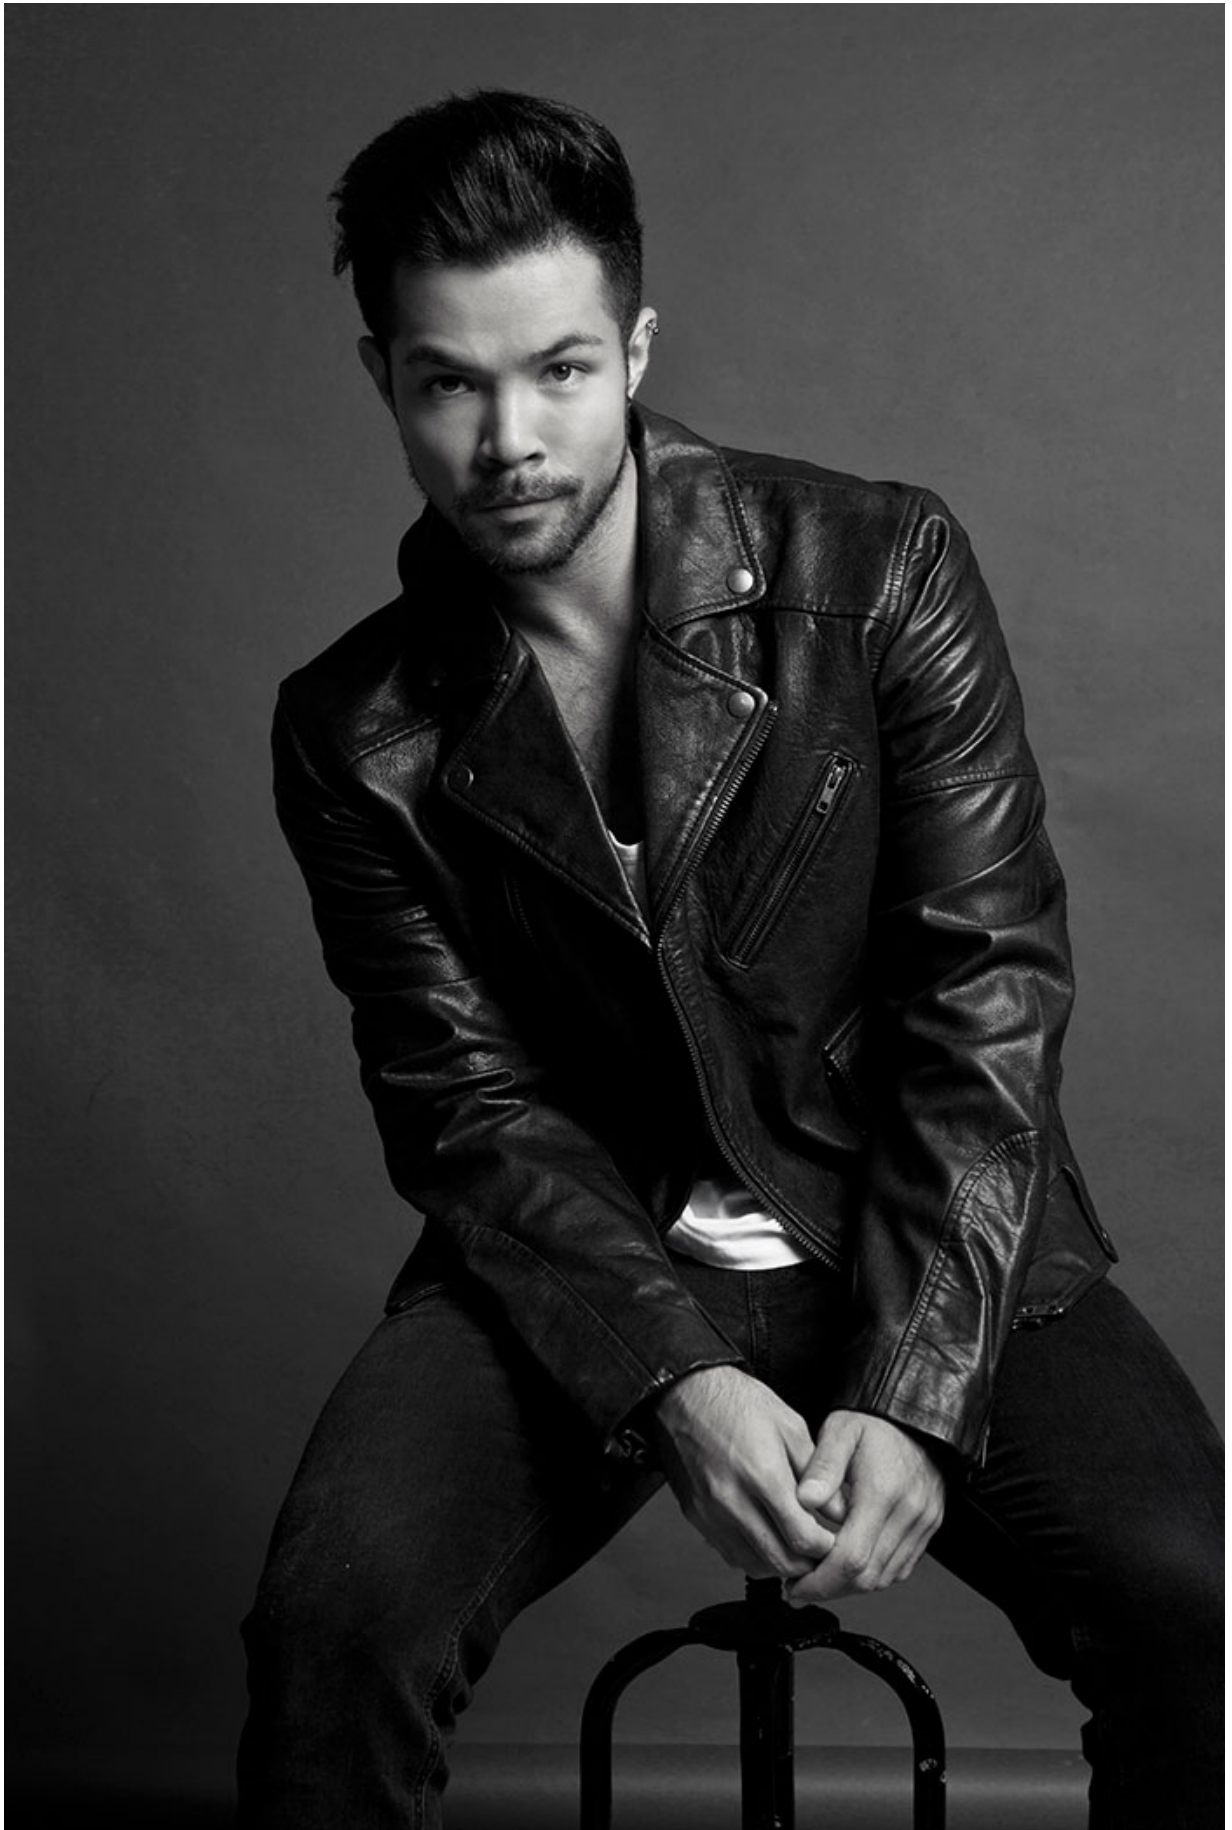

BRANDMODELS

TAYLOR LAX

HAIR: BROWN

EYES: BROWN

HEIGHT: 5' 11"

INSEAM: 31

WAIST: 31

SHIRT: 15.5/33

SUIT: 40R

SHOE: 10

**Russell
McFADDEN
Imagery**

Russell
McFADDEN
Imagery

WILLIAM LEE
Photography *Wei*

WILLIAM LEI
Photography
W Lei