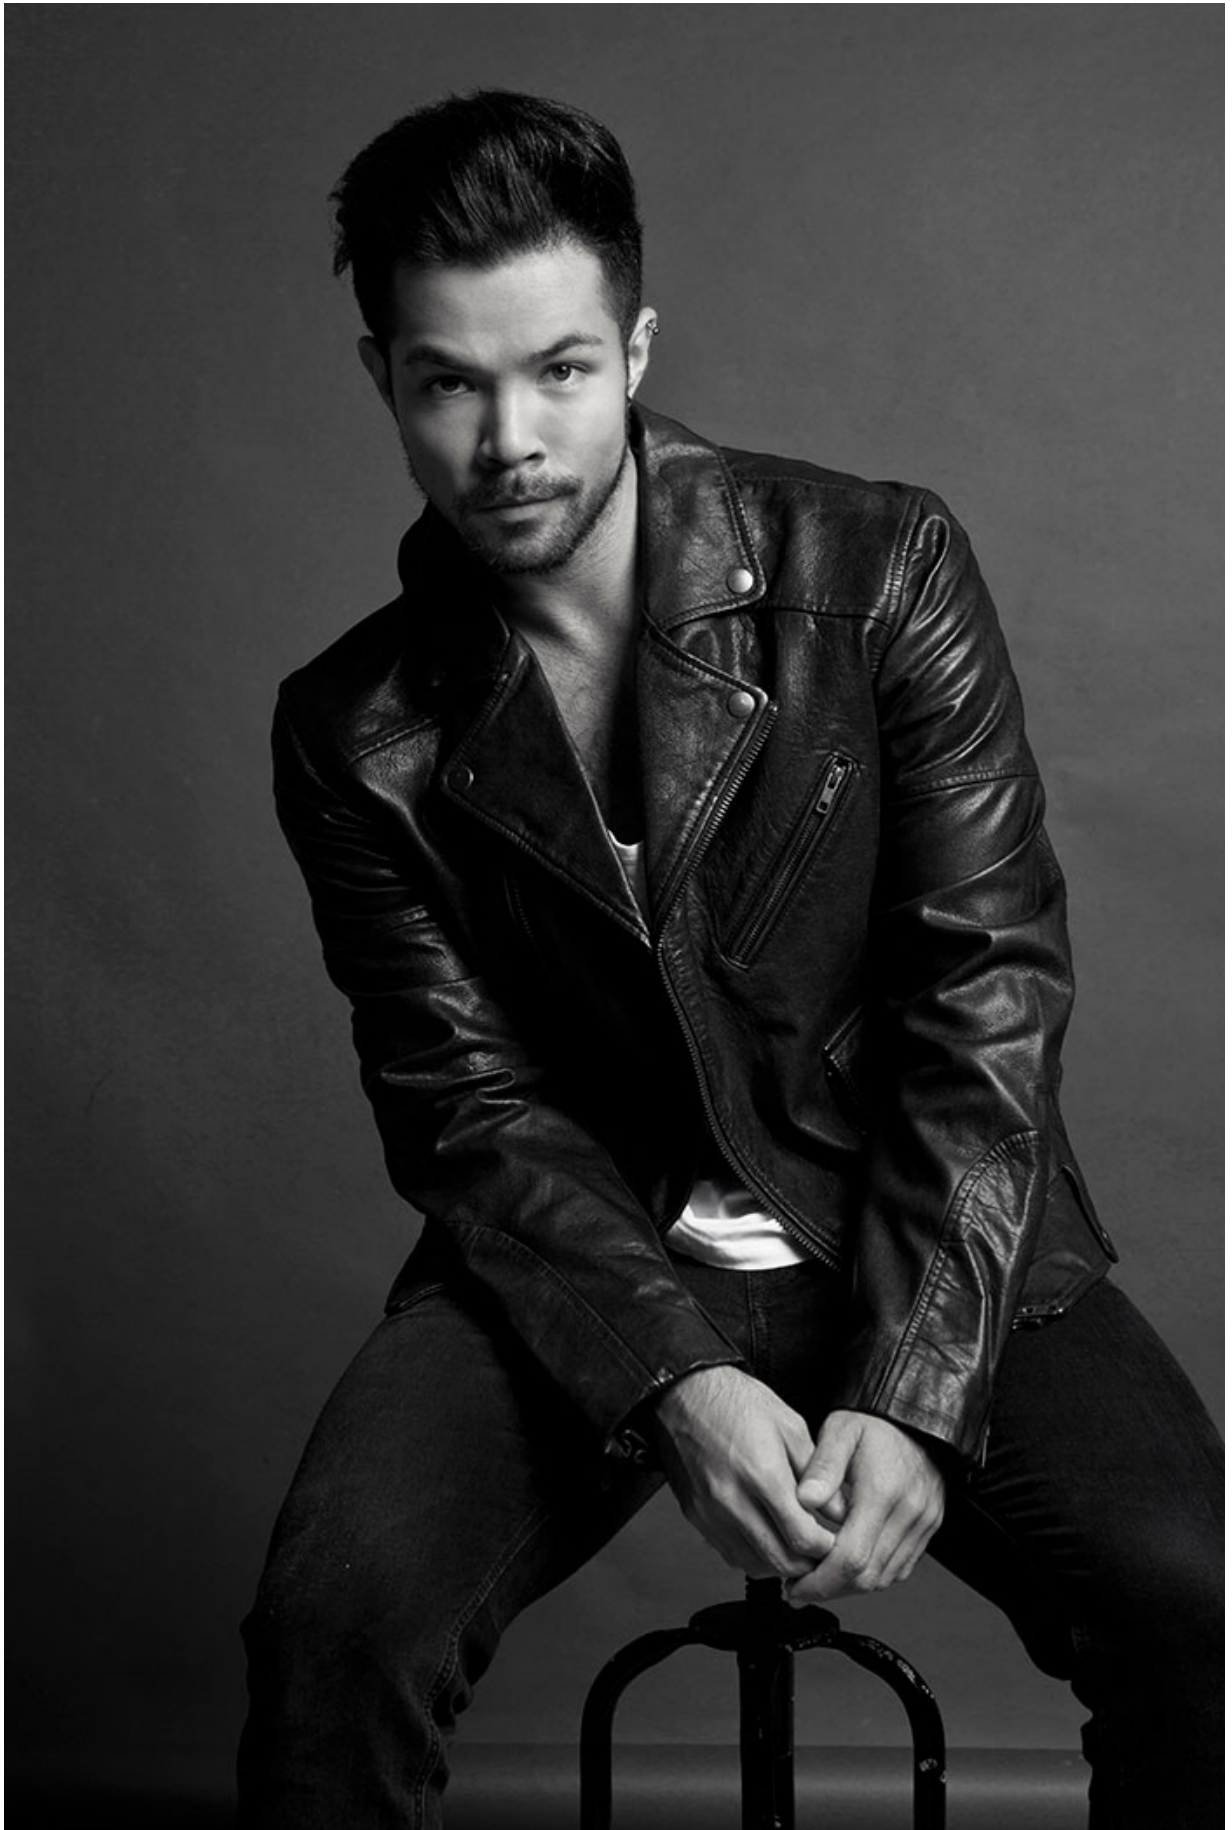

BRANDMODELS

TAYLOR LAX

HAIR: BROWN

EYES: BROWN

HEIGHT: 5' 11"

INSEAM: 31

WAIST: 31

SHIRT: 15.5/33

SUIT: 40R

SHOE: 10

**Russell
McFADDEN
Imagery**

Russell
McFADDEN
Imagery

WILLIAM LEI
Photography *Lei*

WILLIAM LEI
Photography
W Lei