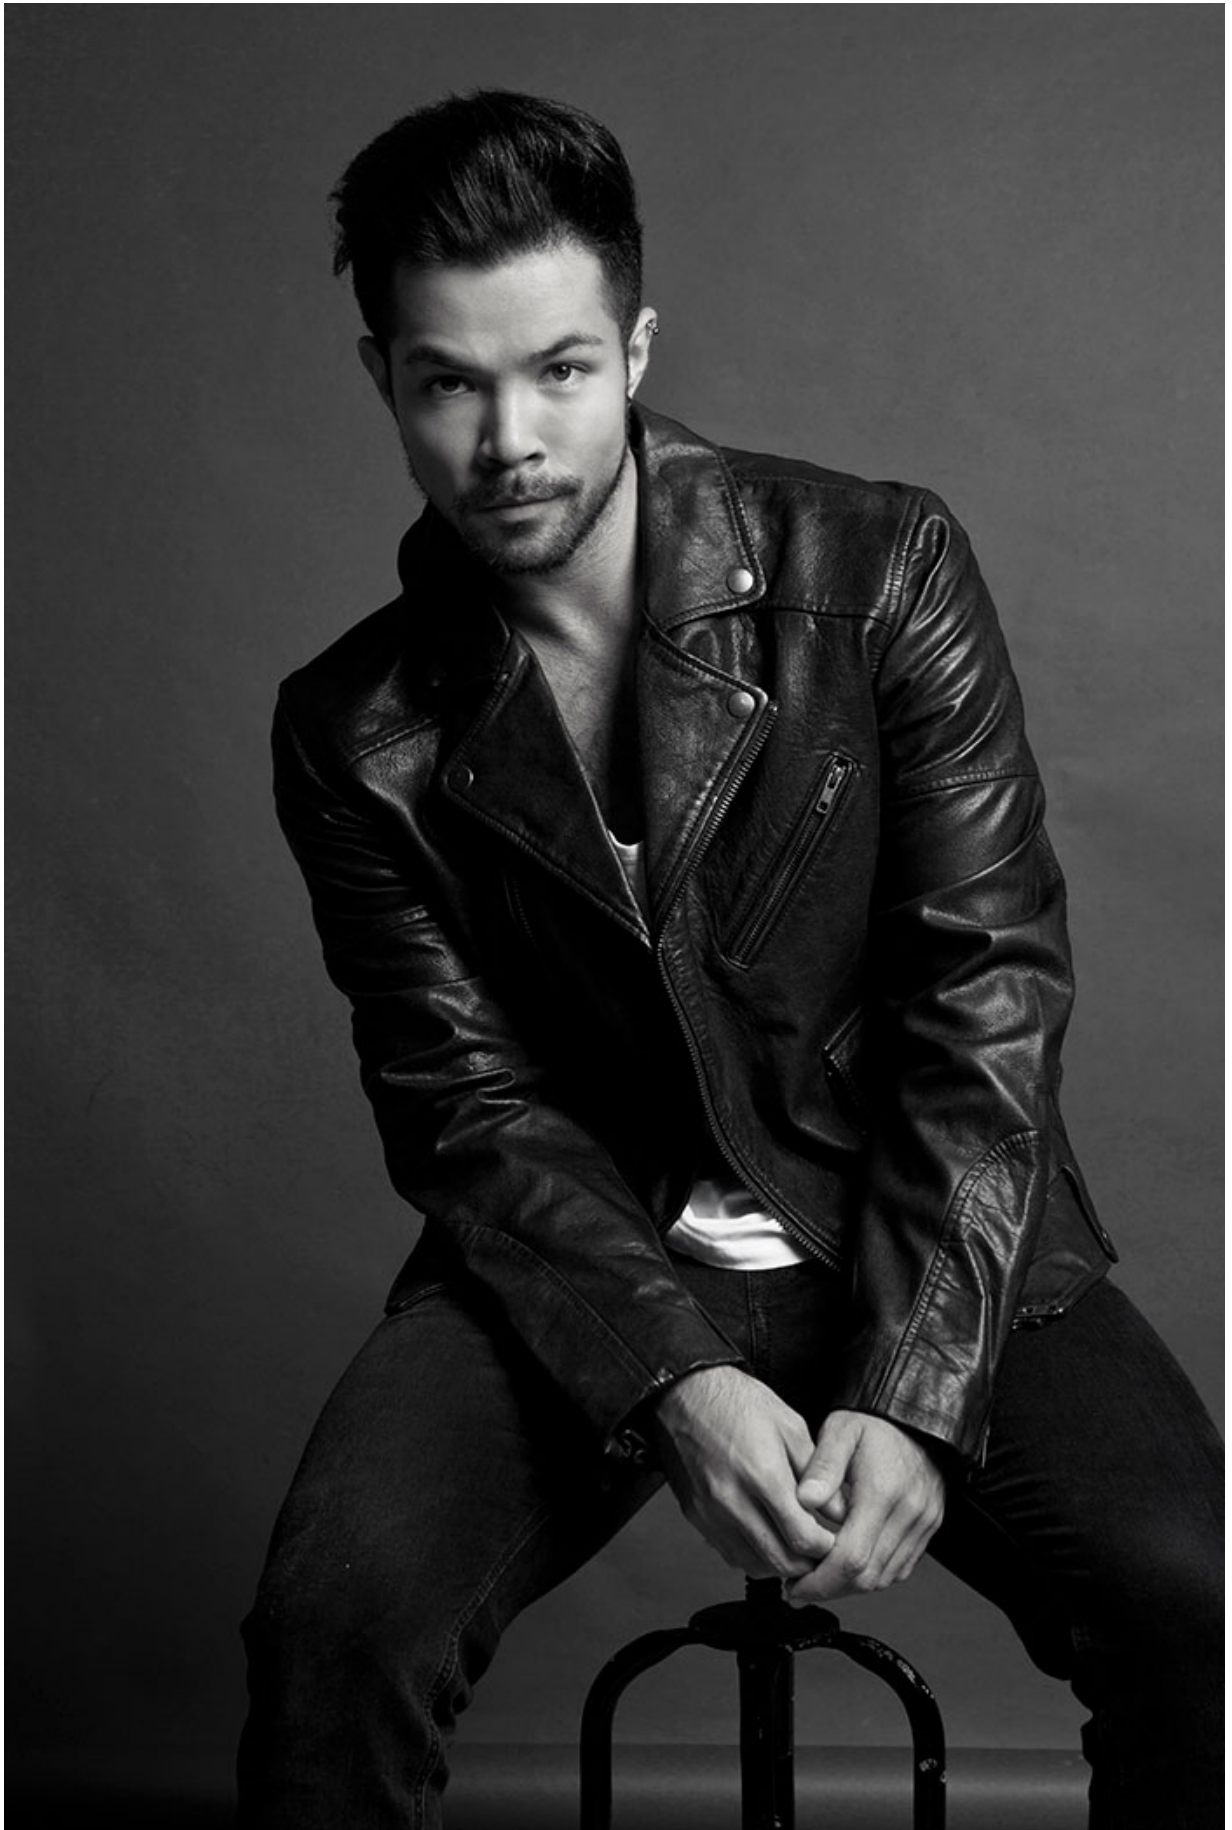

## TAYLOR LAX

HAIR: BROWN

EYES: BROWN

HEIGHT: 5' 11"

INSEAM: 31

WAIST: 31

SHIRT: 15.5/33

SUIT: 40R

SHOE: 10

**Russell  
McFADDEN  
Imagery**

Russell  
McFADDEN  
Imagery

WILLIAM LEI  
Photography *Lei*

WILLIAM LEI  
Photography  
W Lei