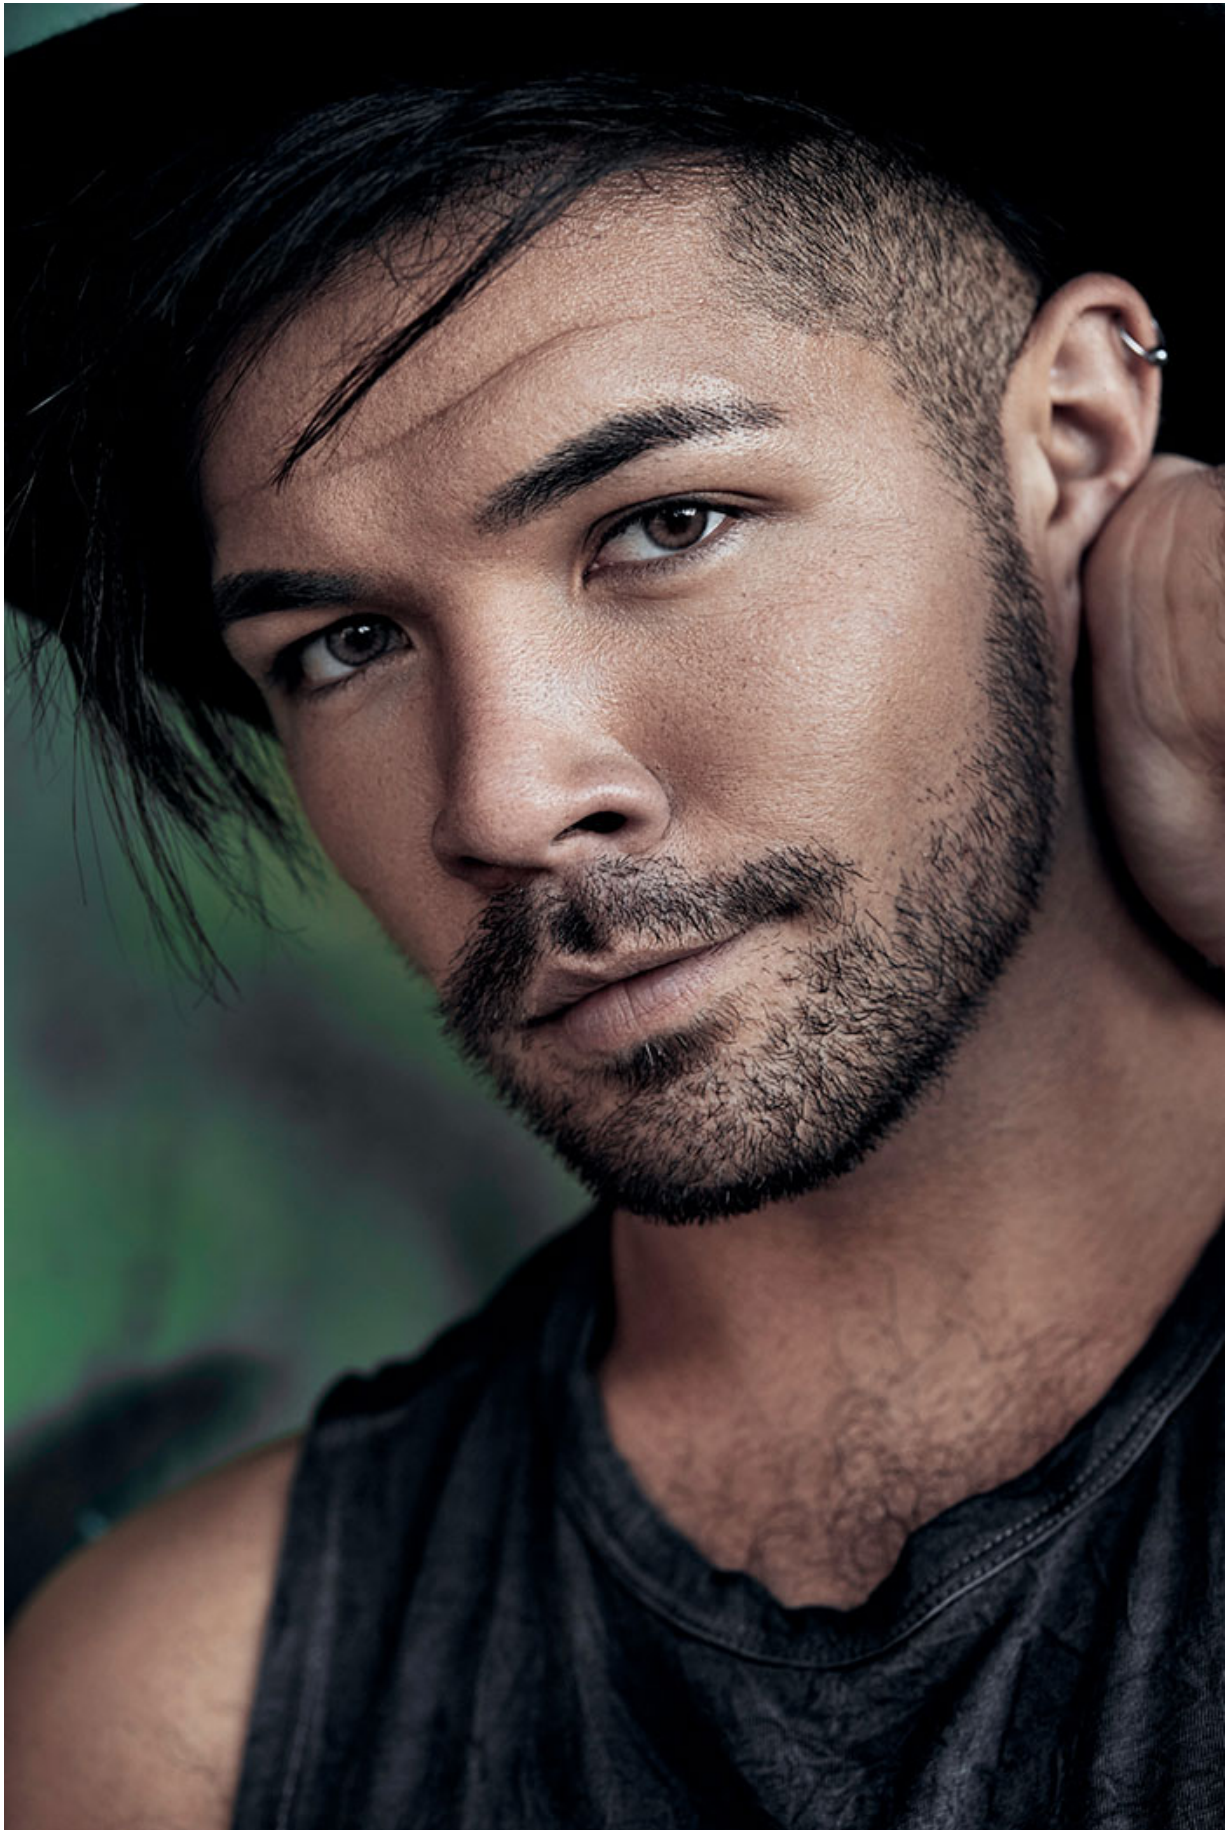

## TAYLOR LAX

HAIR: BROWN

EYES: BROWN

HEIGHT: 5' 11"

INSEAM: 31

WAIST: 31

SHIRT: 15.5/33

SUIT: 40R

SHOE: 10

**Russell  
McFADDEN  
Imagery**

Russell  
McFADDEN  
Imagery

WILLIAM LEI  
Photography *Lei*

WILLIAM LEI  
Photography  
W Lei