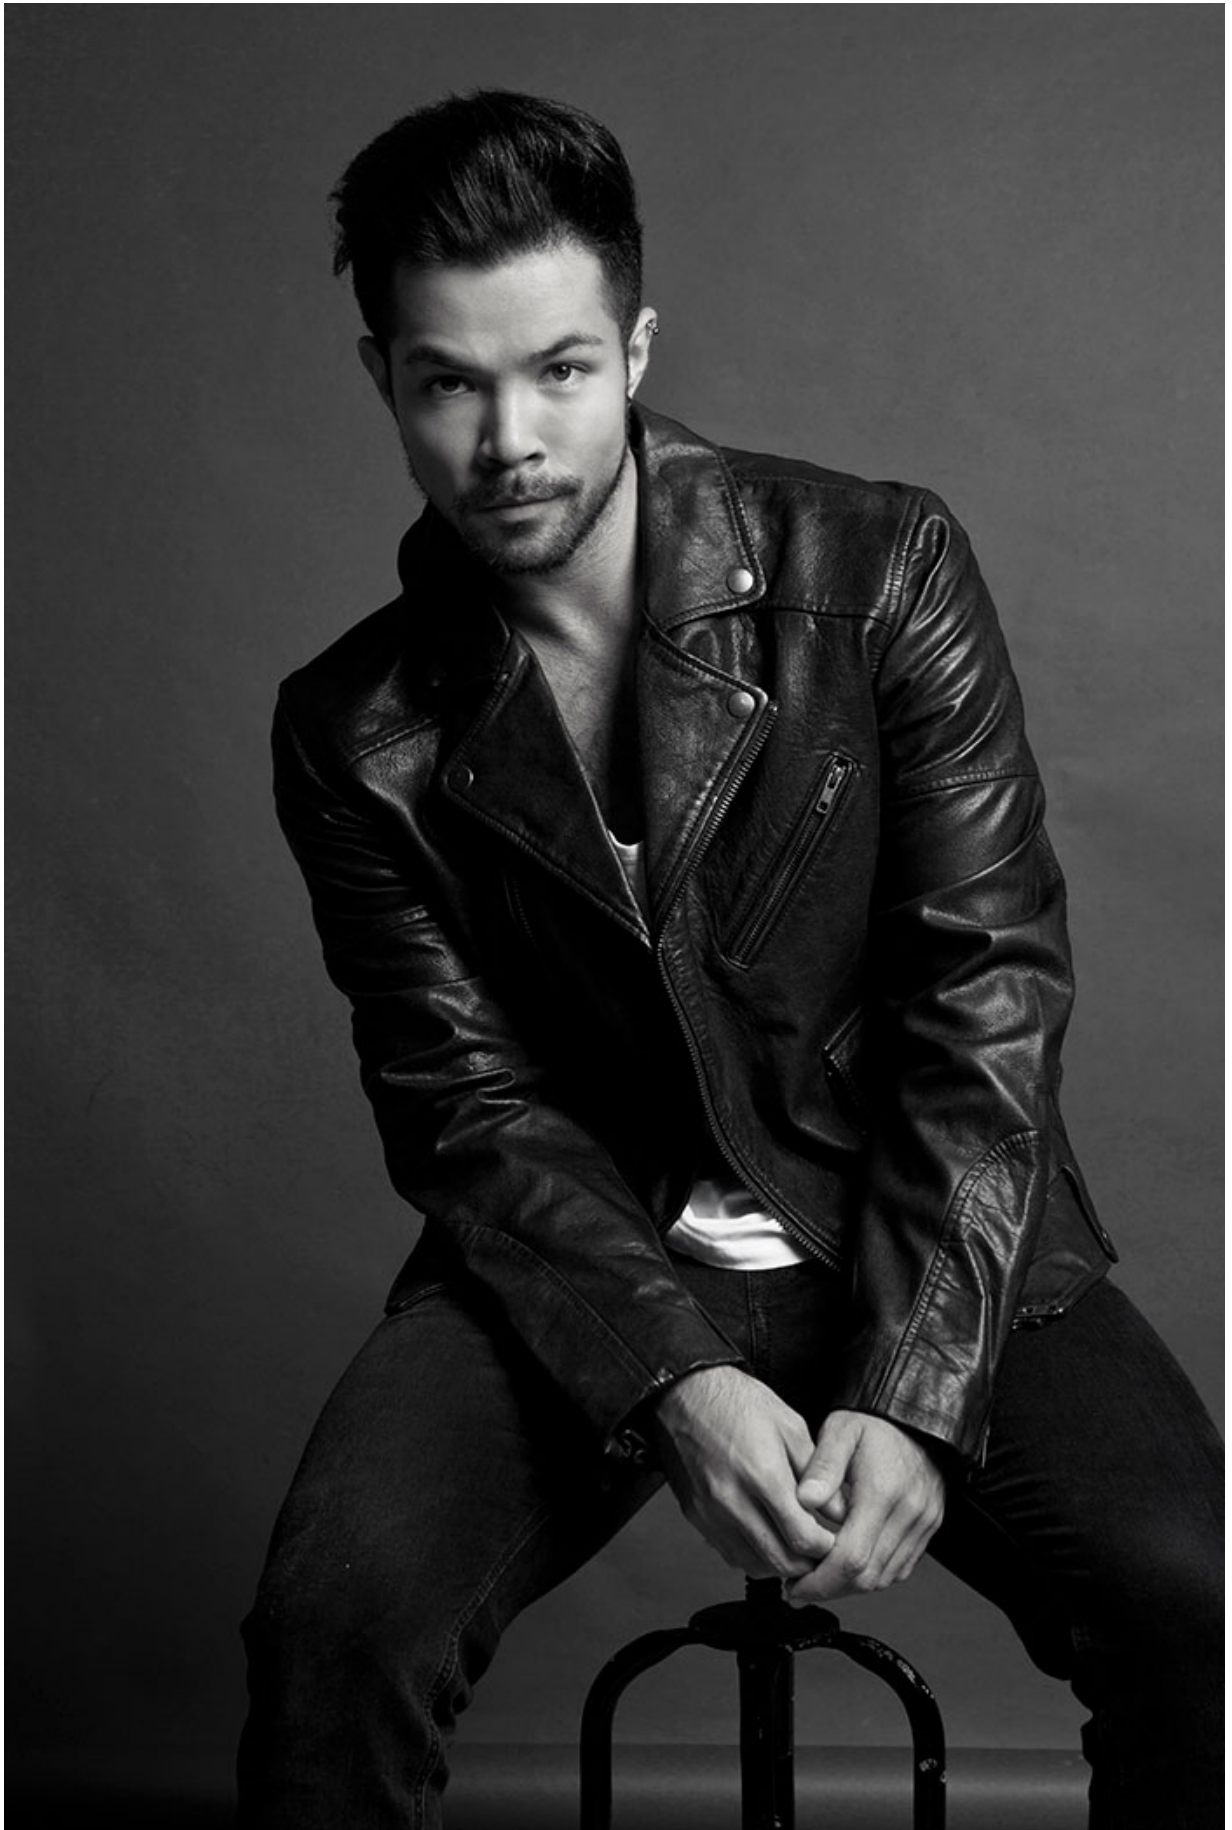

BRANDMODELS

TAYLOR LAX

HAIR: BROWN

EYES: BROWN

HEIGHT: 5' 11"

INSEAM: 31

WAIST: 31

SHIRT: 15.5/33

SUIT: 40R

SHOE: 10

**Russell
McFADDEN
Imagery**

Russell
McFADDEN
Imagery

WILLIAM LEE
Photography *Lee*

WILLIAM LEI
Photography
W Lei