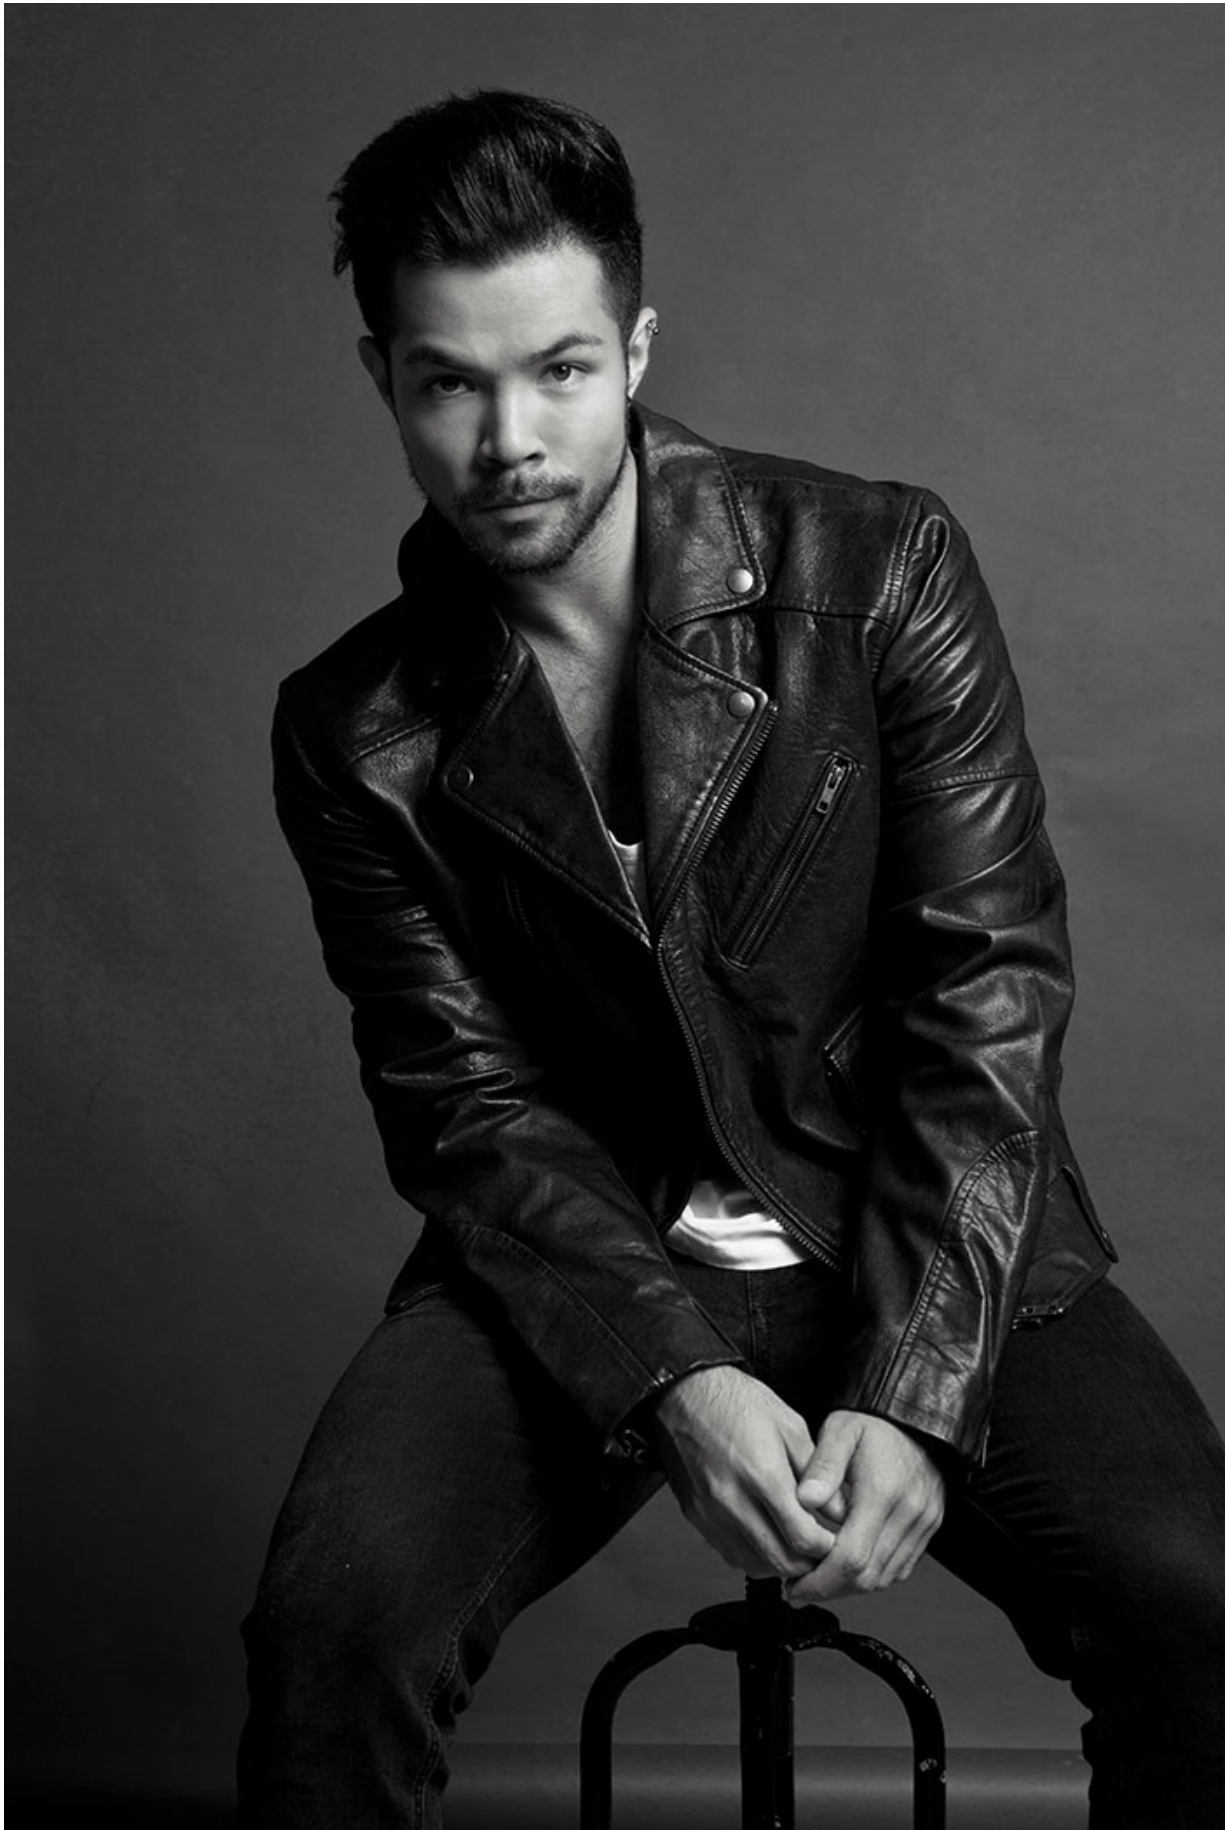

## TAYLOR LAX

HAIR: BROWN

EYES: BROWN

HEIGHT: 5' 11"

INSEAM: 31

WAIST: 31

SHIRT: 15.5/33

SUIT: 40R

SHOE: 10

**Russell  
McFADDEN  
Imagery**

Russell  
McFADDEN  
Imagery

WILLIAM LEE  
Photography  
Lee

WILLIAM LEI  
Photography  
W Lei