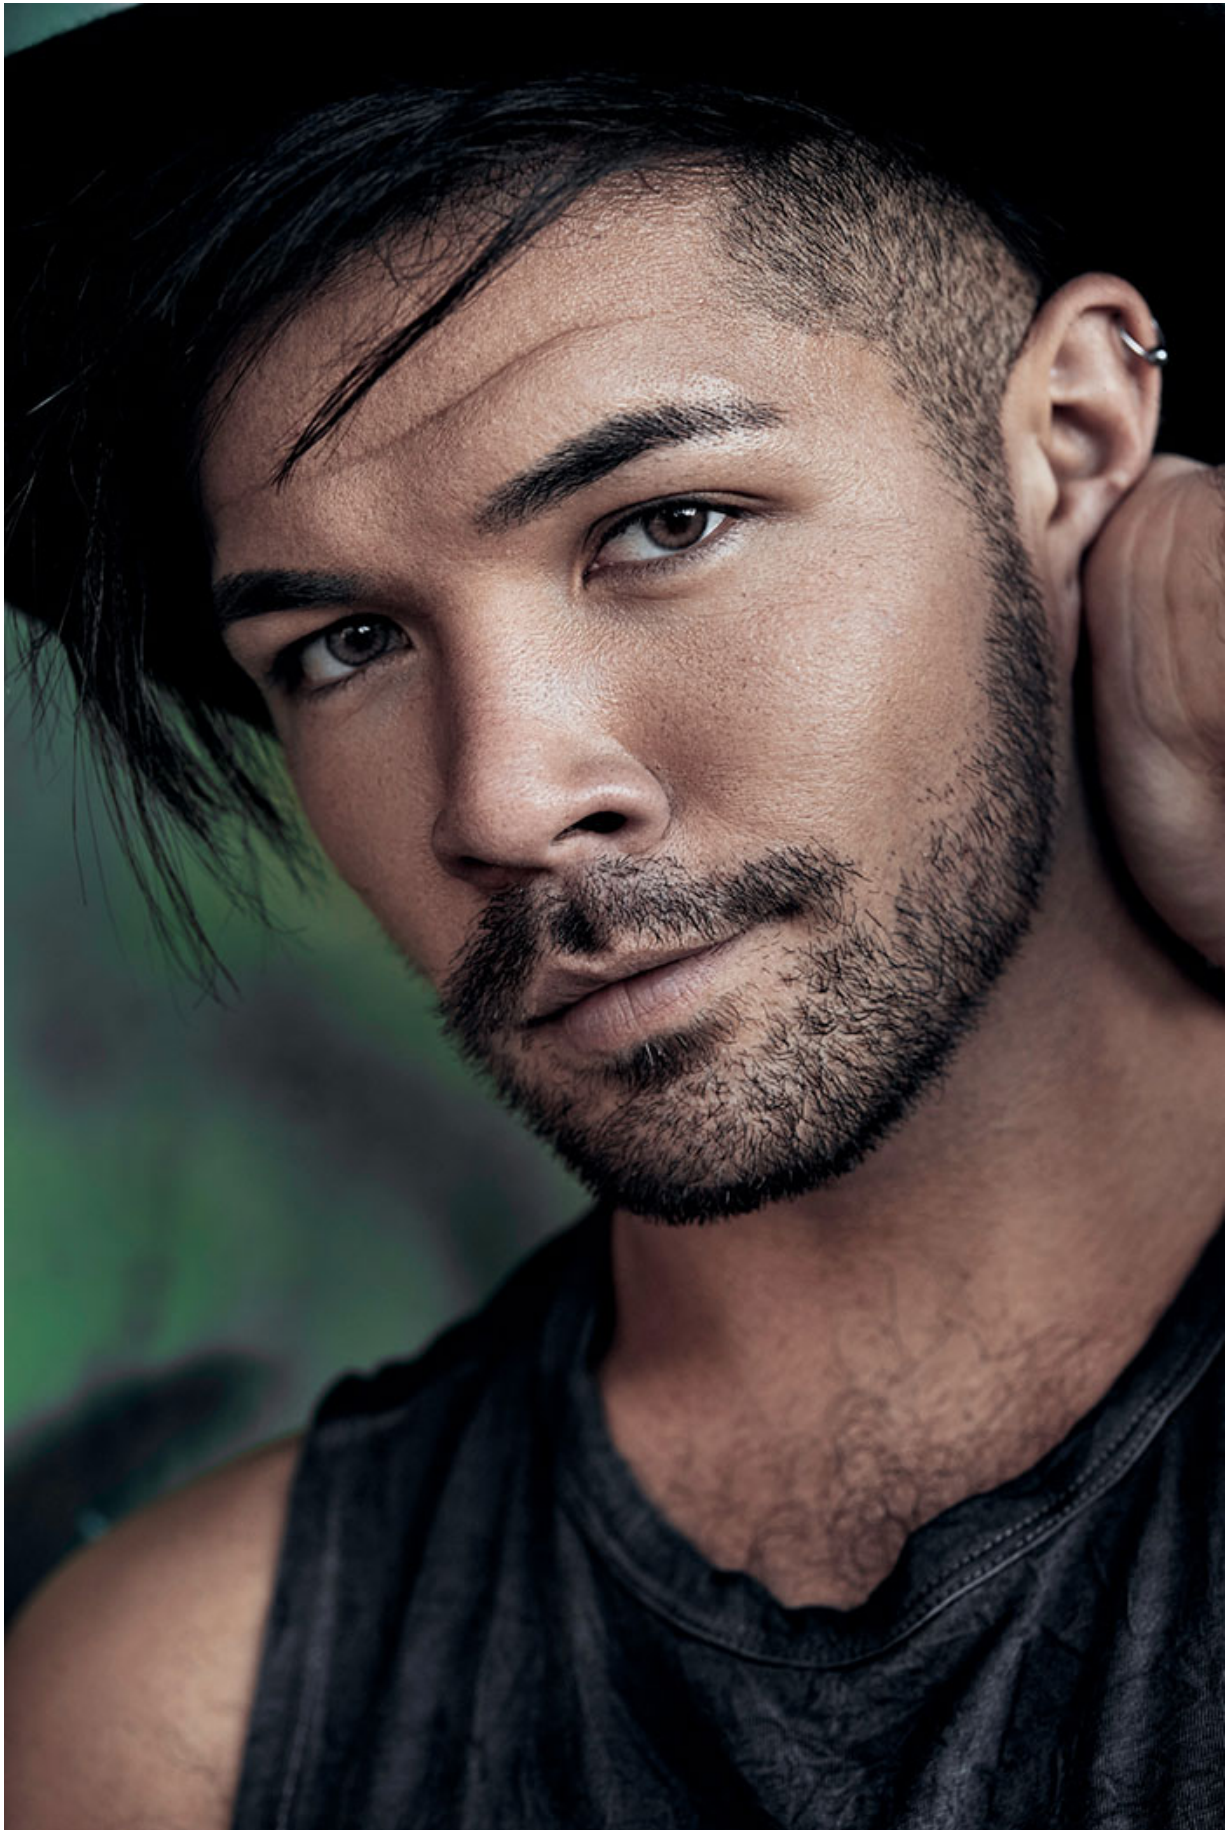

BRANDMODELS

TAYLOR LAX

HAIR: BROWN

EYES: BROWN

HEIGHT: 5' 11"

INSEAM: 31

WAIST: 31

SHIRT: 15.5/33

SUIT: 40R

SHOE: 10

**Russell
McFADDEN
Imagery**

Russell
McFADDEN
Imagery

WILLIAM LEE
Photography *Lee*

WILLIAM LEI
Photography
W Lei