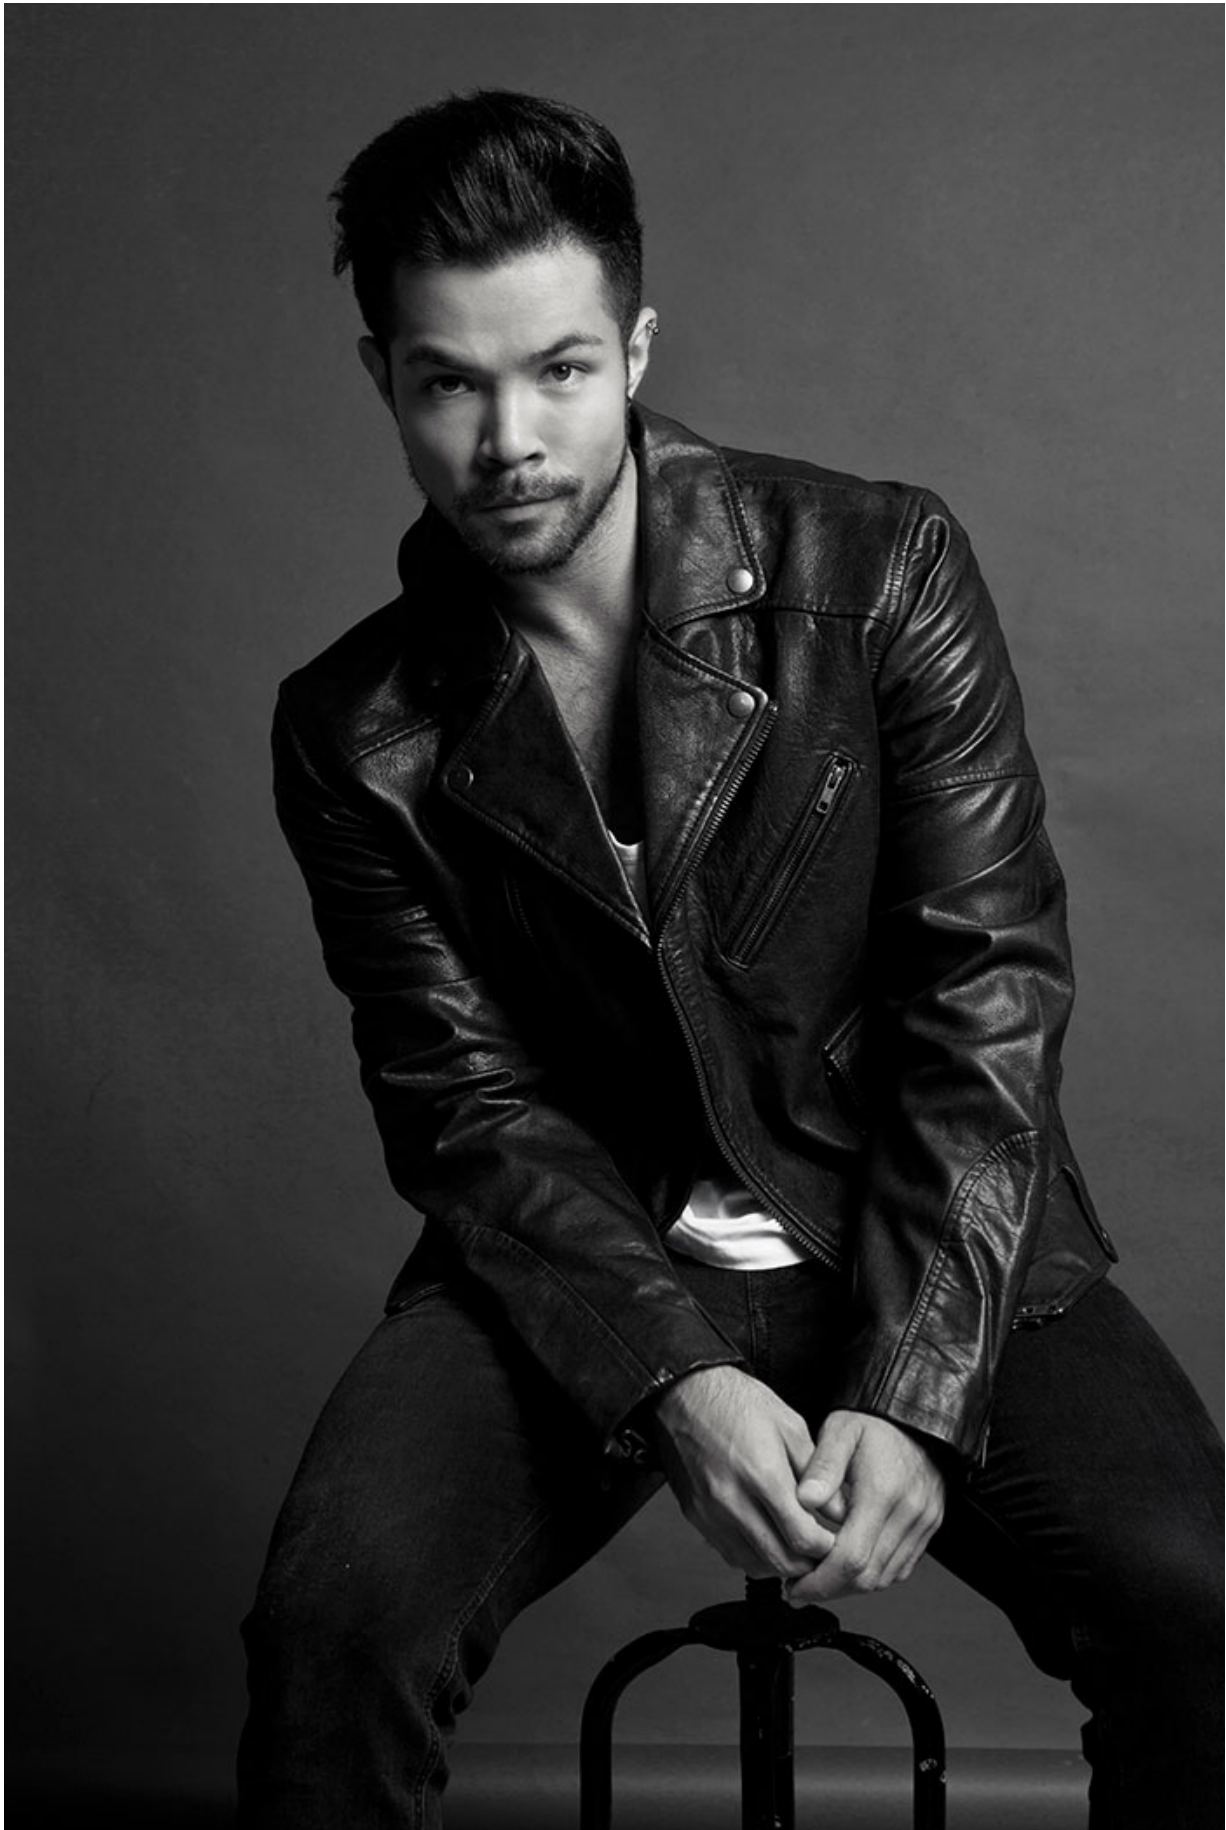

BRANDMODELS

TAYLOR LAX

HAIR: BROWN

EYES: BROWN

HEIGHT: 5' 11"

INSEAM: 31

WAIST: 31

SHIRT: 15.5/33

SUIT: 40R

SHOE: 10

**Russell
McFADDEN
Imagery**

Russell
McFADDEN
Imagery

WILLIAM LEE
Photography *Lee*

WILLIAM LEI
Photography
W Lei