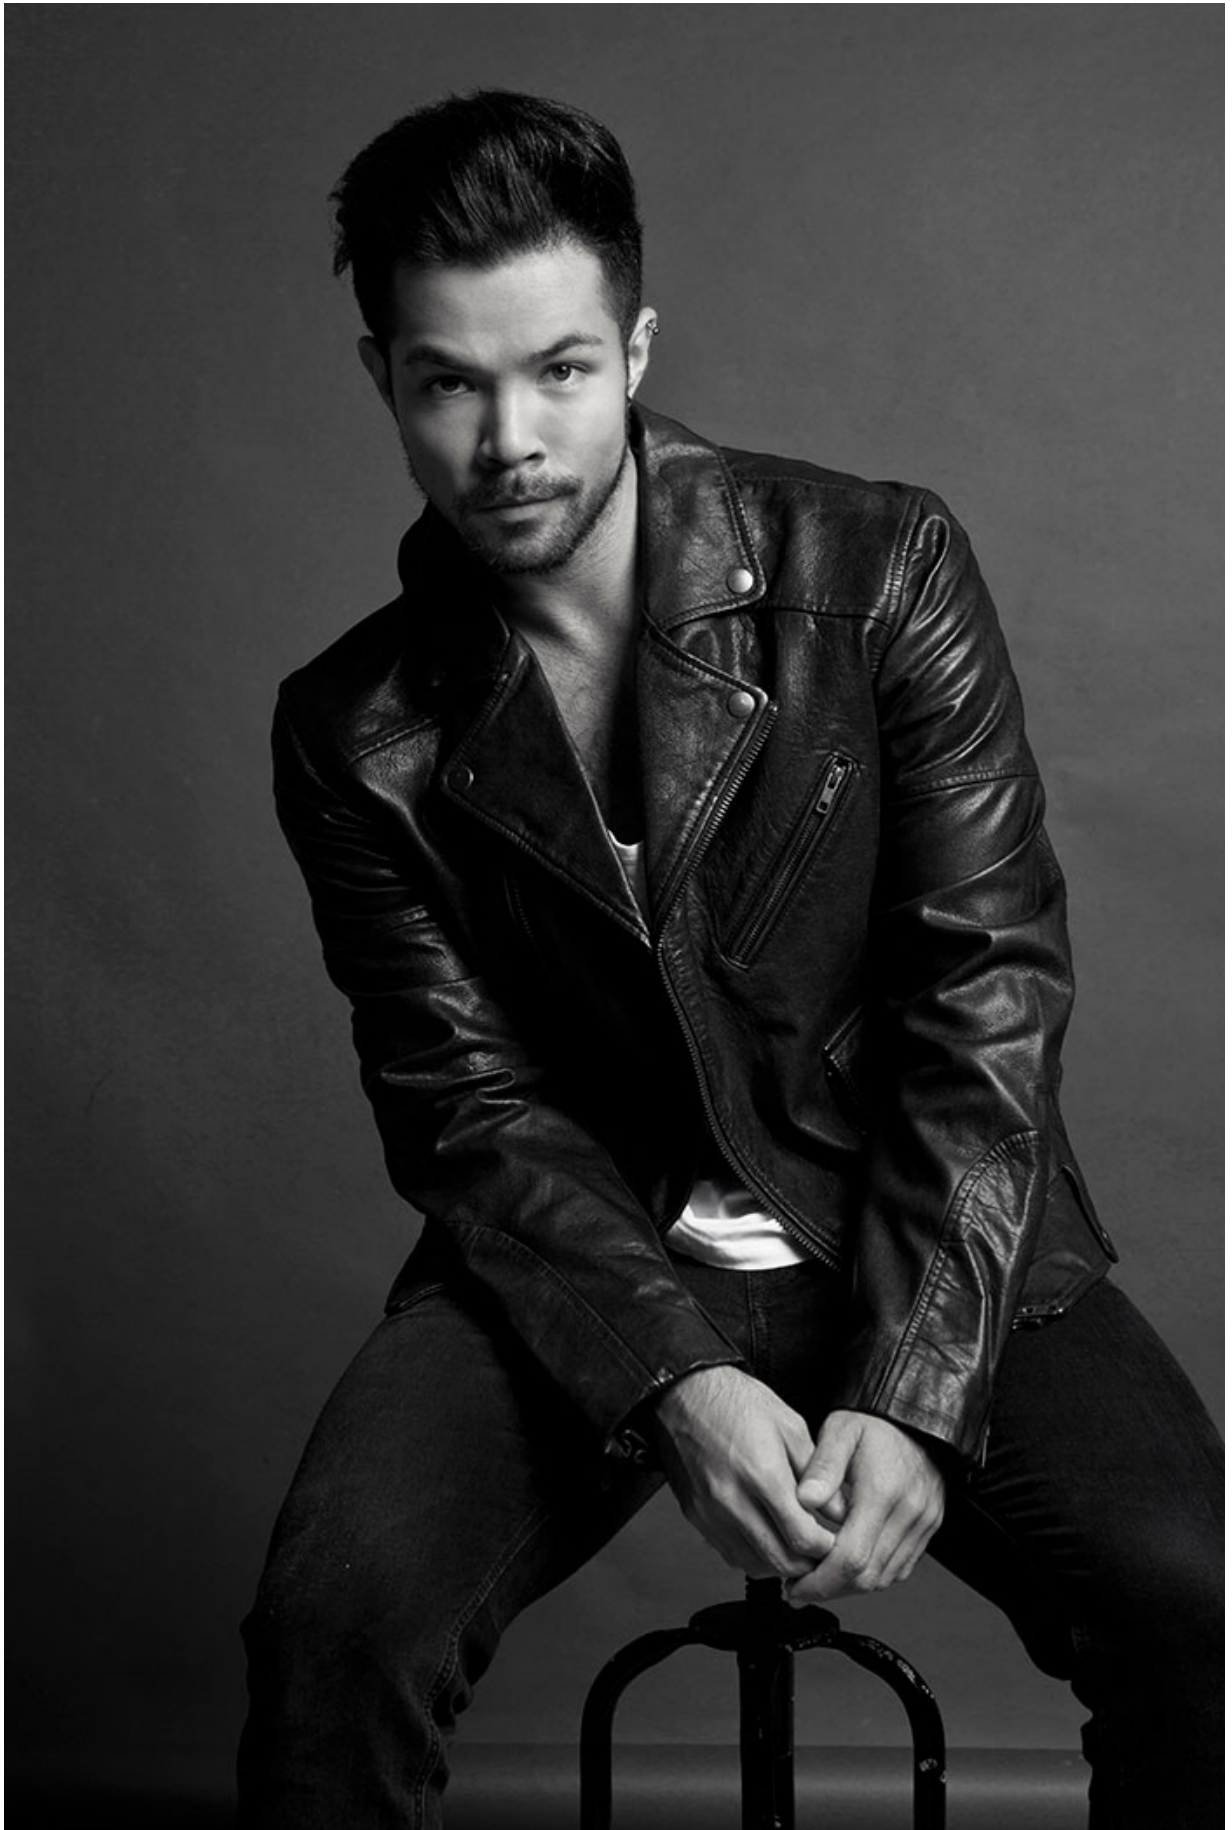

BRANDMODELS

TAYLOR LAX

HAIR: BROWN

EYES: BROWN

HEIGHT: 5' 11"

INSEAM: 31

WAIST: 31

SHIRT: 15.5/33

SUIT: 40R

SHOE: 10

**Russell
M c F A D D E N
I m a g e r y**

Russell
McFADDEN
Imagery

WILLIAM LEE
Photography *Lee*

WILLIAM LEI
Photography
W Lei