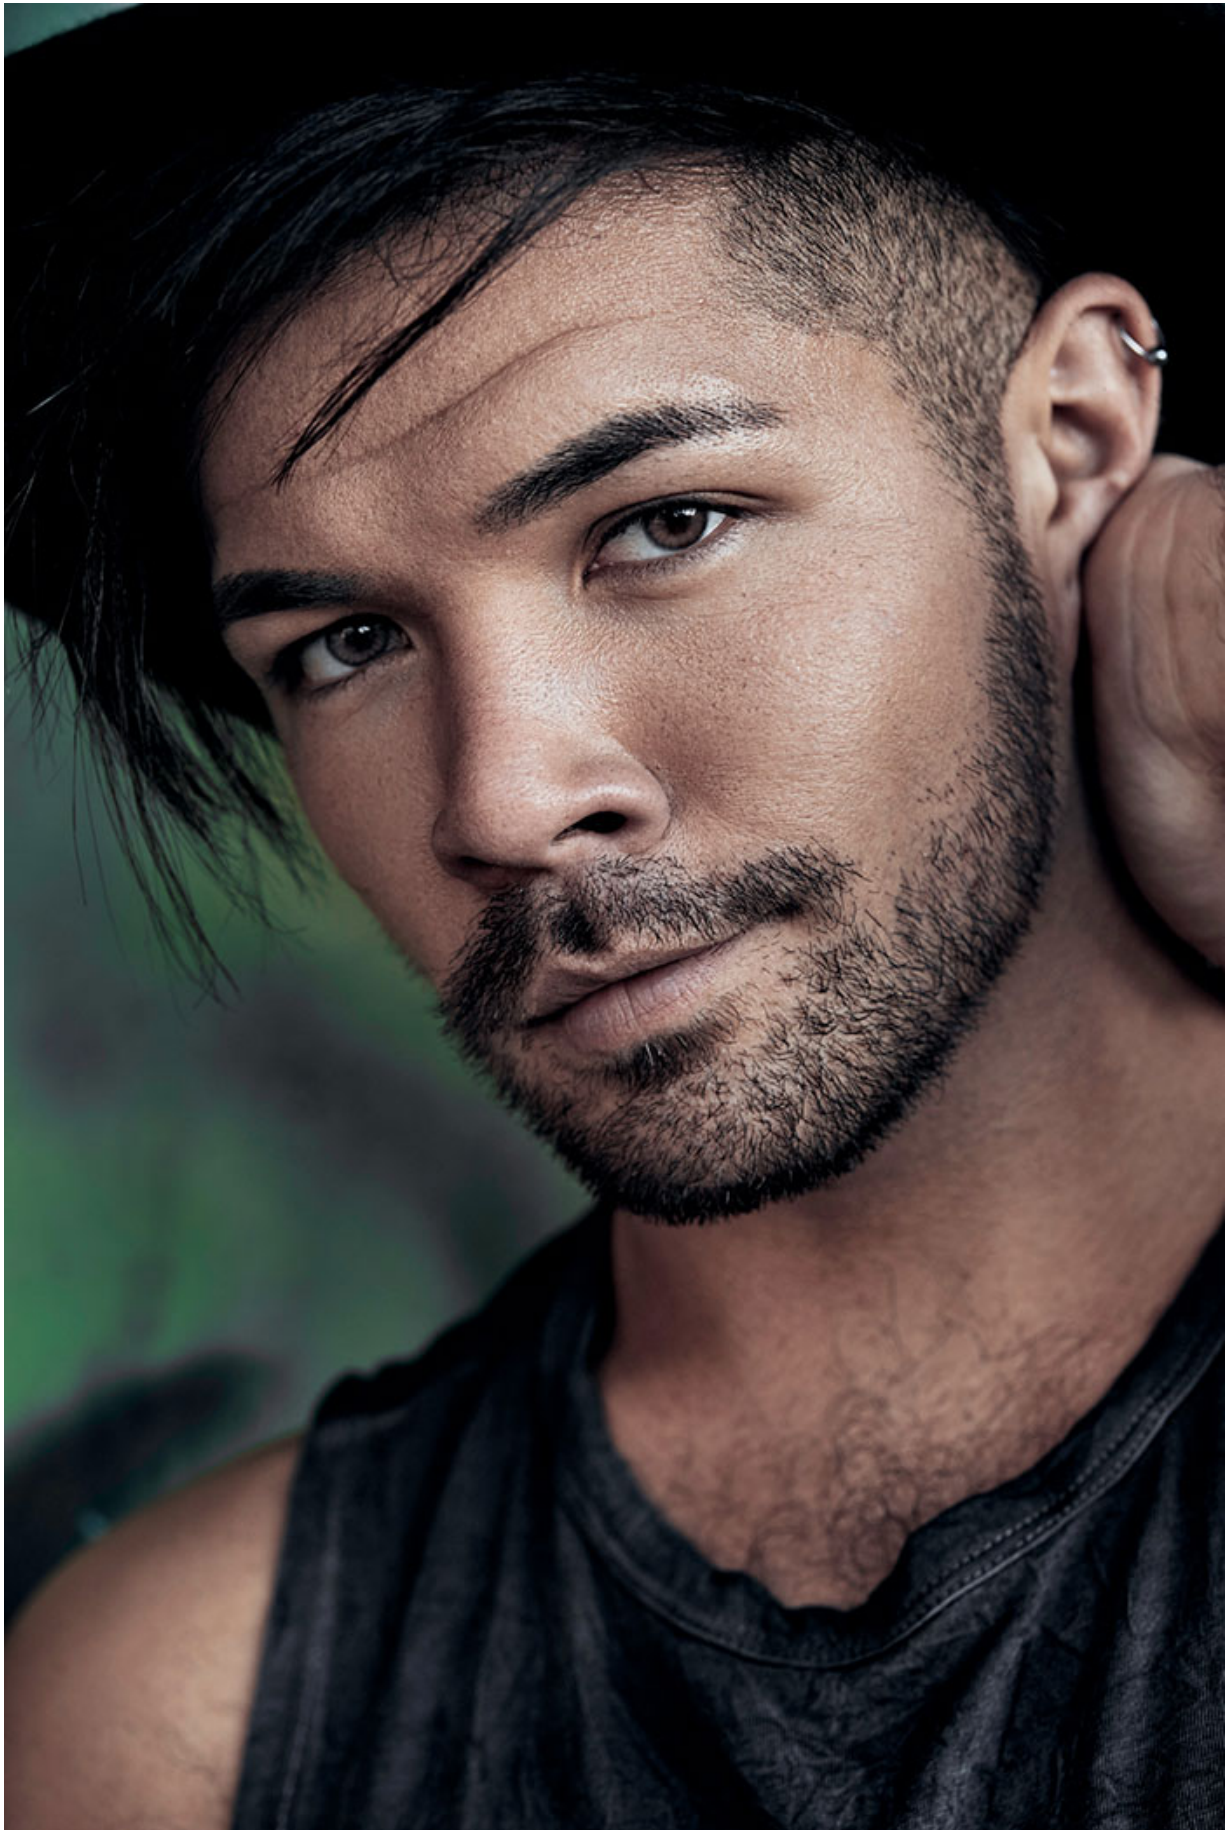

## TAYLOR LAX

HAIR: BROWN

EYES: BROWN

HEIGHT: 5' 11"

INSEAM: 31

WAIST: 31

SHIRT: 15.5/33

SUIT: 40R

SHOE: 10

**Russell  
McFADDEN  
Imagery**

Russell  
McFADDEN  
Imagery

WILLIAM LEE  
Photography *Wei*

WILLIAM LEI  
Photography  
W Lei