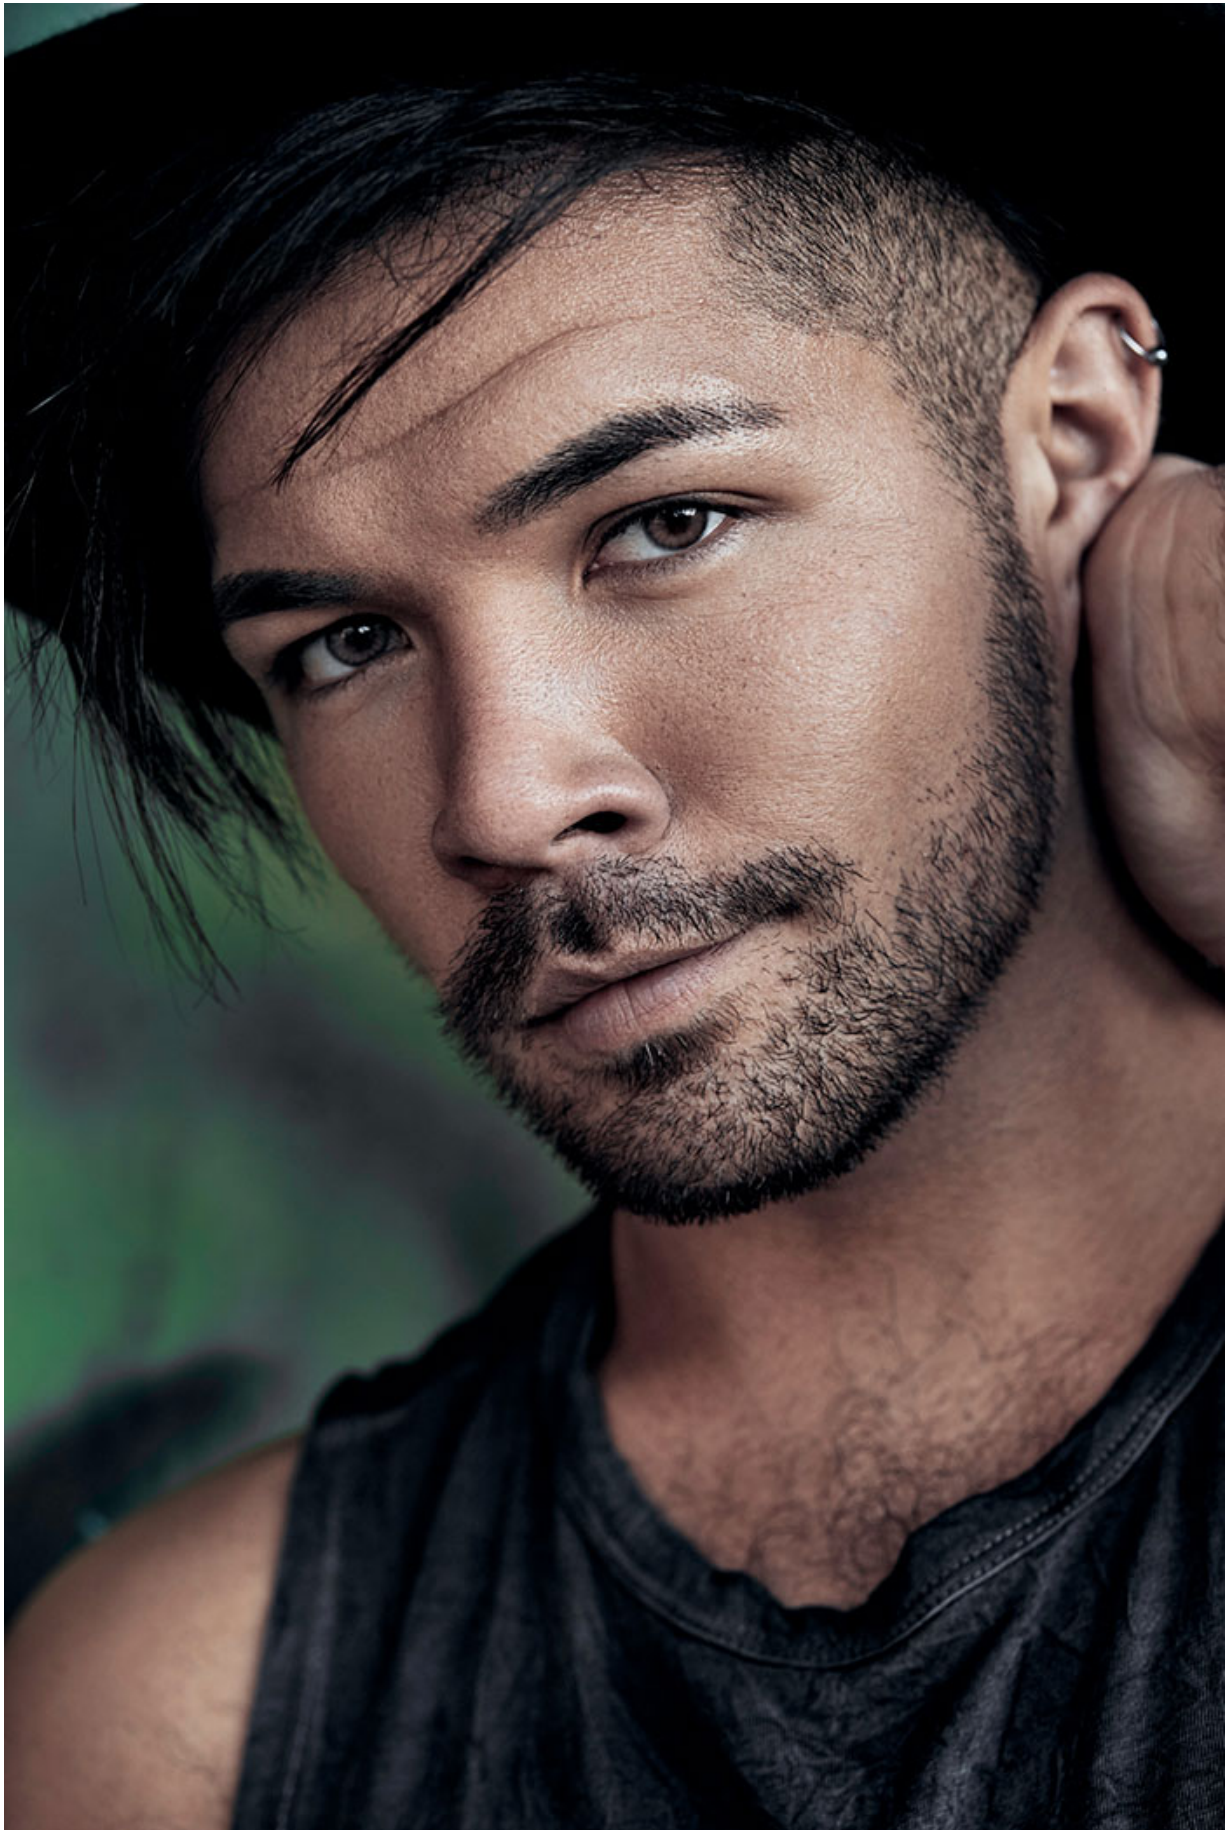

BRANDMODELS

TAYLOR LAX

HAIR: BROWN

EYES: BROWN

HEIGHT: 5' 11"

INSEAM: 31

WAIST: 31

SHIRT: 15.5/33

SUIT: 40R

SHOE: 10

**Russell
McFADDEN
Imagery**

Russell
McFADDEN
Imagery

WILLIAM LEE
Photography *Lee*