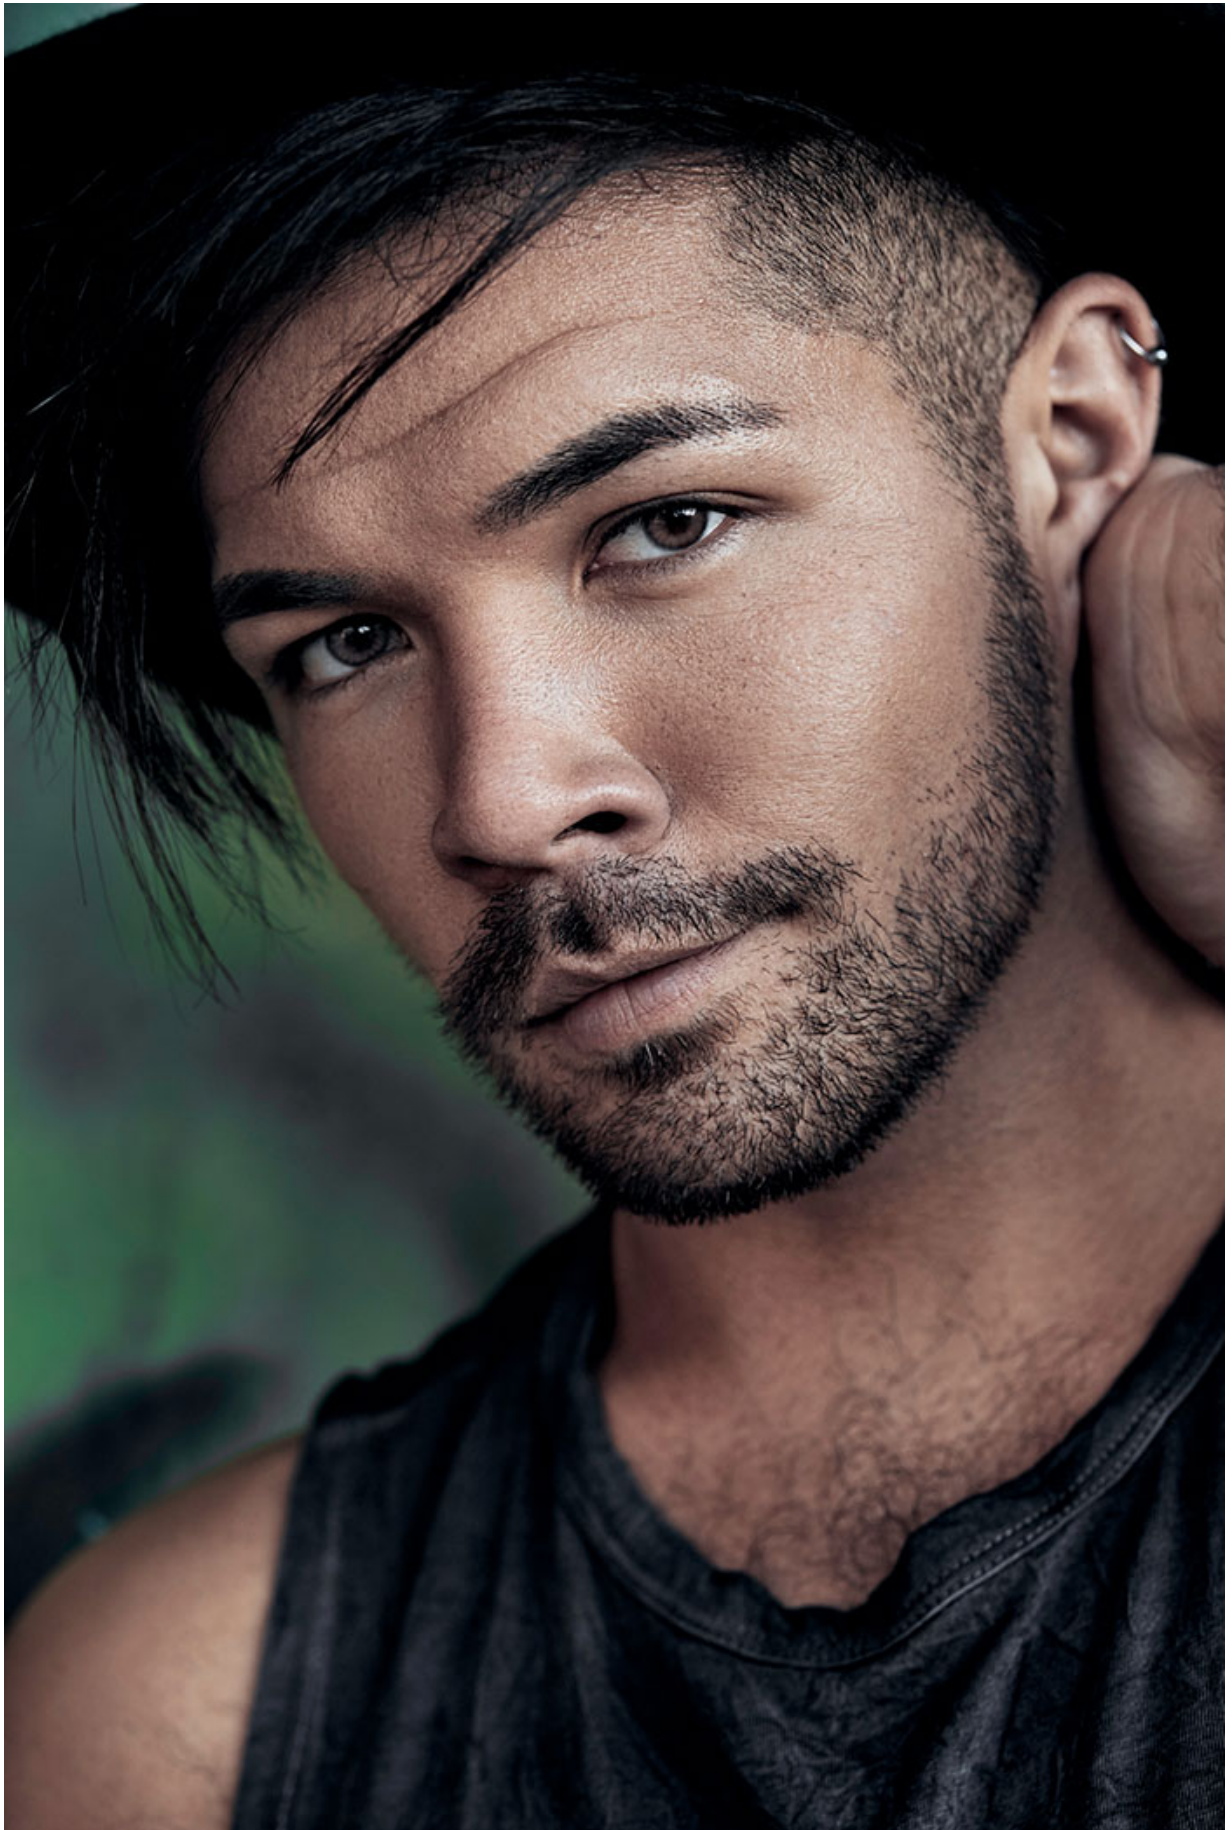

## TAYLOR LAX

HAIR: BROWN

EYES: BROWN

HEIGHT: 5' 11"

INSEAM: 31

WAIST: 31

SHIRT: 15.5/33

SUIT: 40R

SHOE: 10

**Russell  
M c FADDEN  
Imagery**

Russell  
McFADDEN  
Imagery

WILLIAM LEE  
Photography  
Lei

WILLIAM LEI  
Photography *Lei*