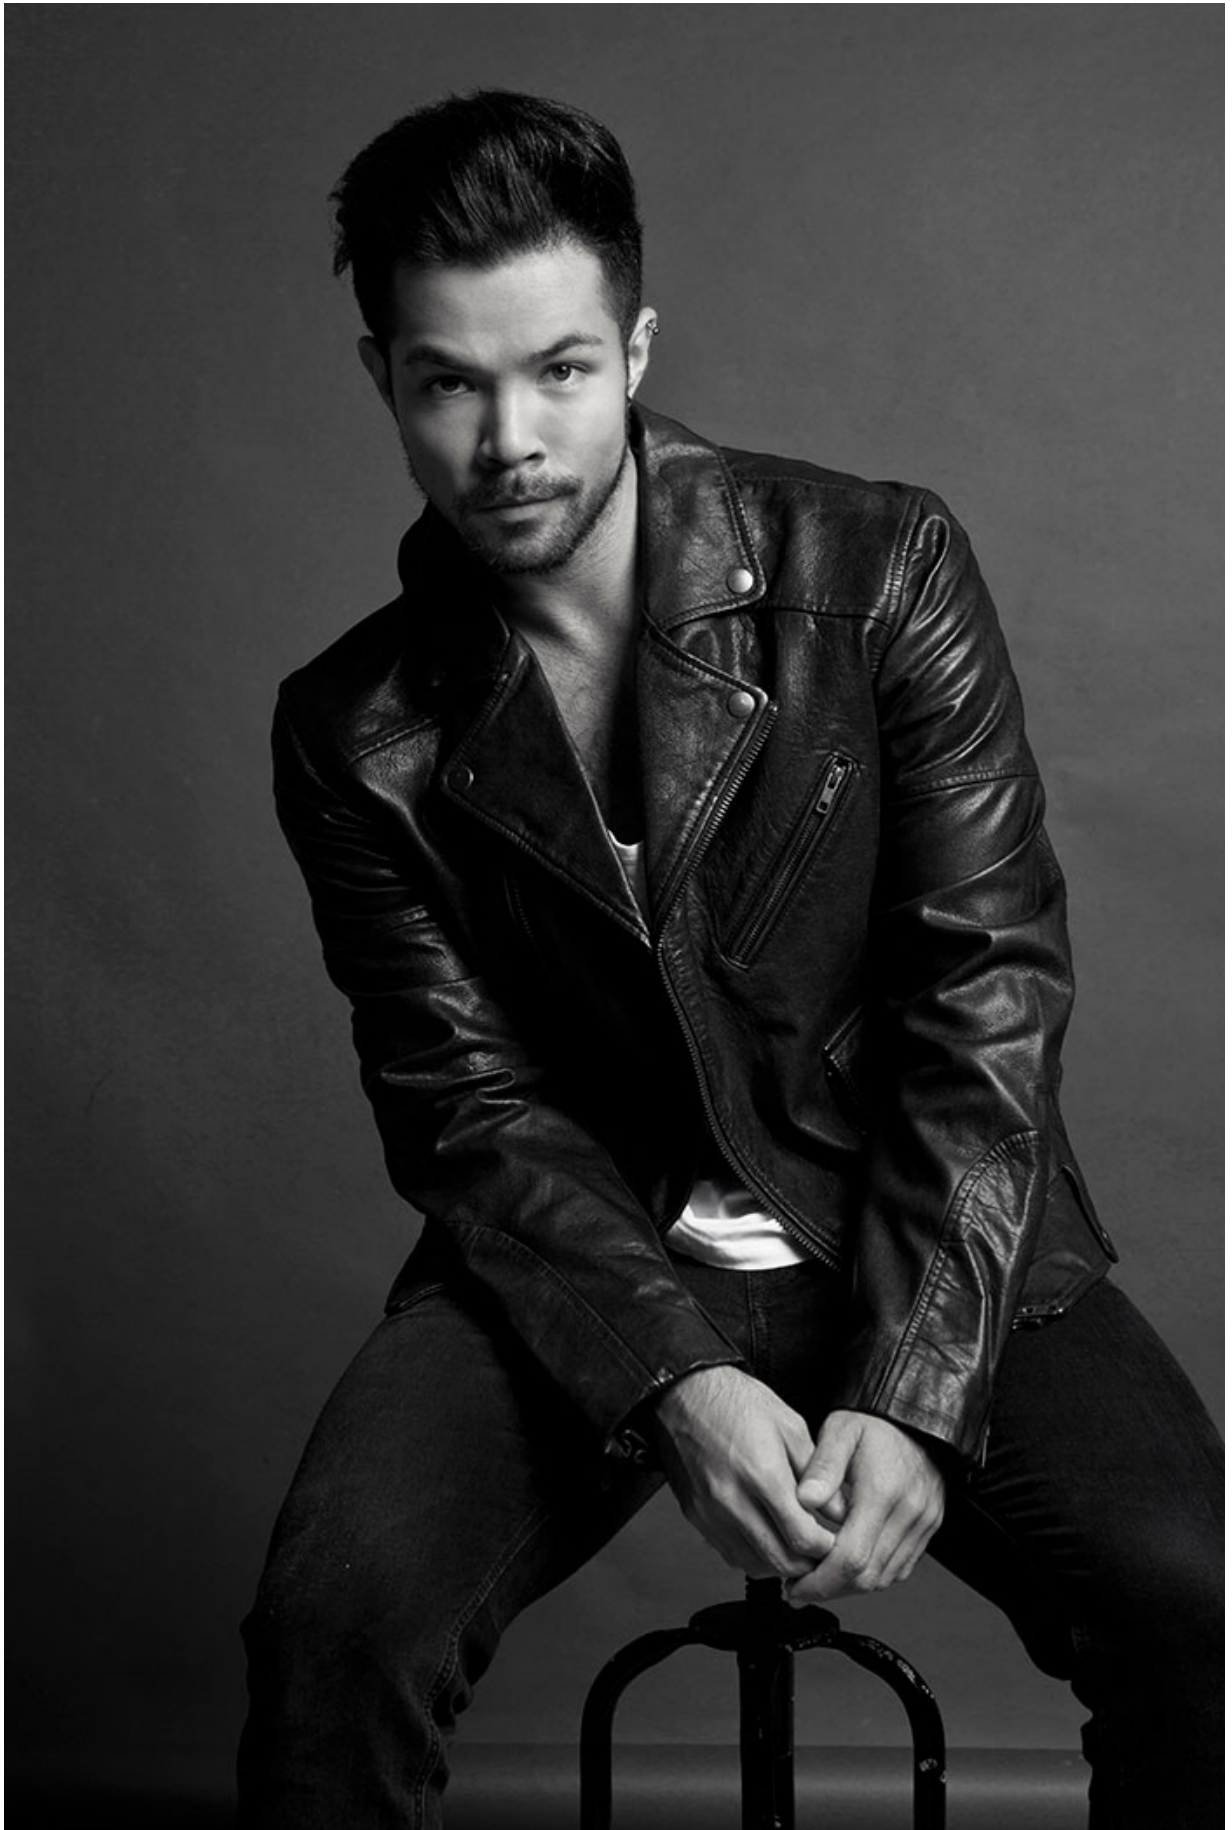

BRANDMODELS

TAYLOR LAX

HAIR: BROWN

EYES: BROWN

HEIGHT: 5' 11"

INSEAM: 31

WAIST: 31

SHIRT: 15.5/33

SUIT: 40R

SHOE: 10

**Russell
McFADDEN
Imagery**

WILLIAM LEE
Photography *Lee*

WILLIAM LEI
Photography
W Lei