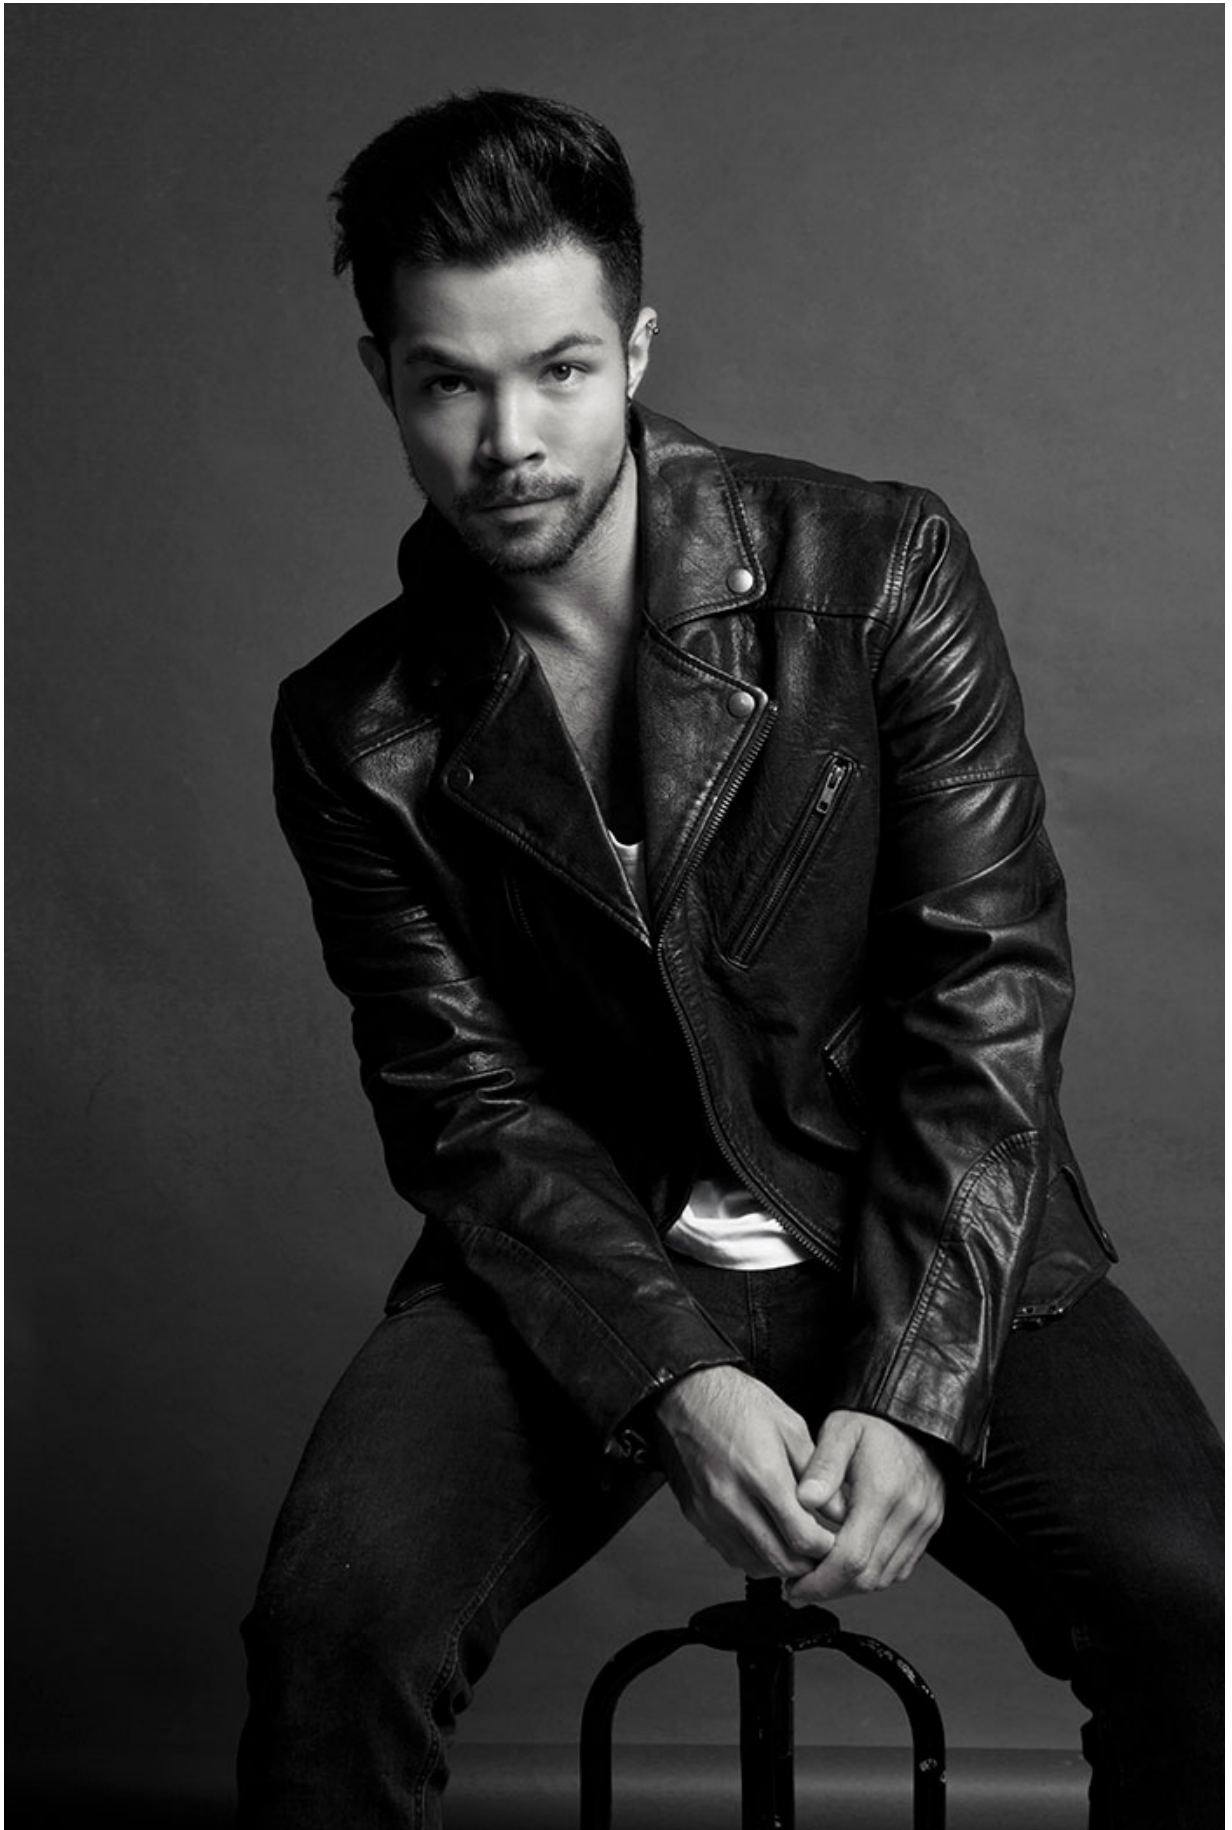

## TAYLOR LAX

HAIR: BROWN

EYES: BROWN

HEIGHT: 5' 11"

INSEAM: 31

WAIST: 31

SHIRT: 15.5/33

SUIT: 40R

SHOE: 10

**Russell  
M c F A D D E N  
I m a g e r y**

Russell  
McFADDEN  
Imagery

WILLIAM LEE  
Photography *Wei*

WILLIAM LEI  
Photography  
W Lei