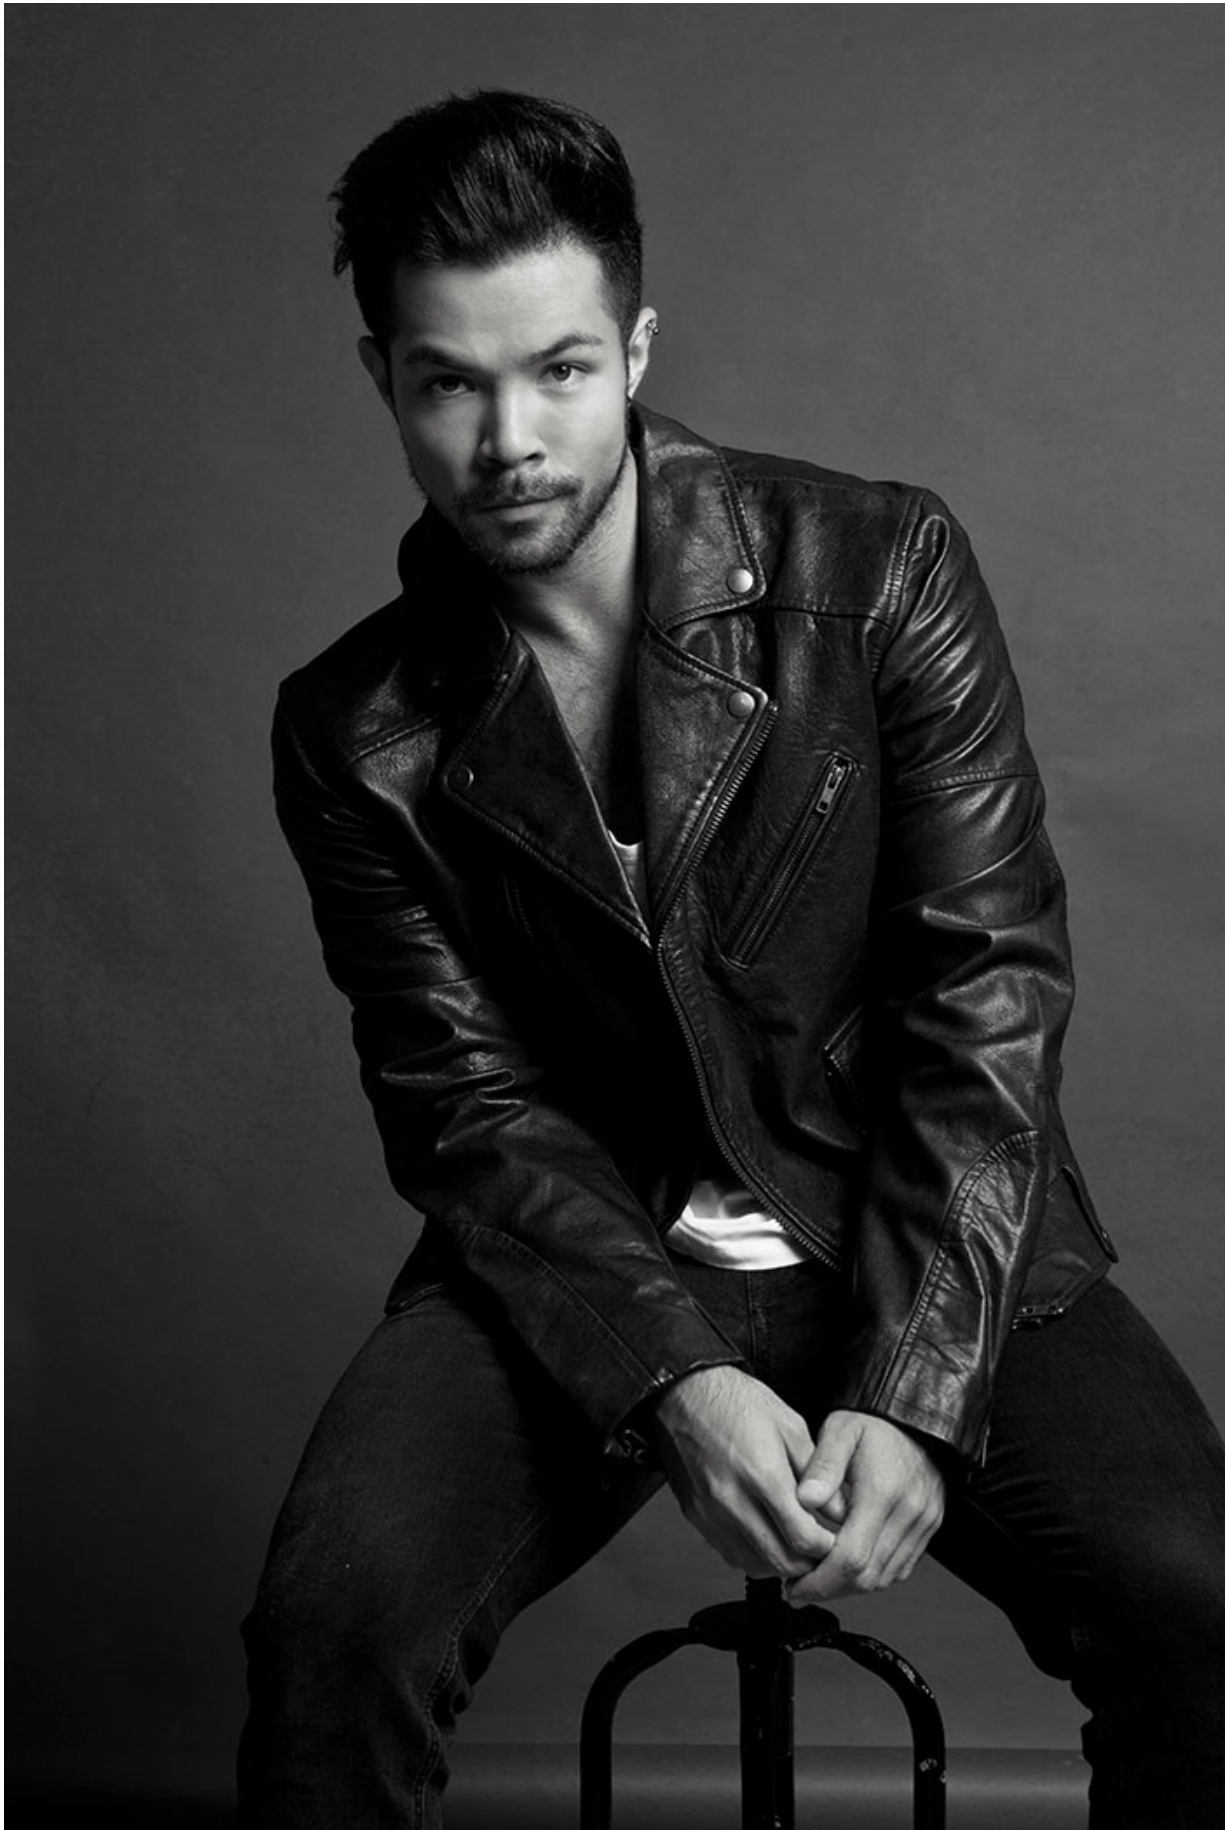

BRANDMODELS

TAYLOR LAX

HAIR: BROWN

EYES: BROWN

HEIGHT: 5' 11"

INSEAM: 31

WAIST: 31

SHIRT: 15.5/33

SUIT: 40R

SHOE: 10

**Russell
M c FADDEN
Imagery**

Russell
McFADDEN
Imagery

WILLIAM LEE
Photography *Lee*

WILLIAM LEI
Photography
W Lei