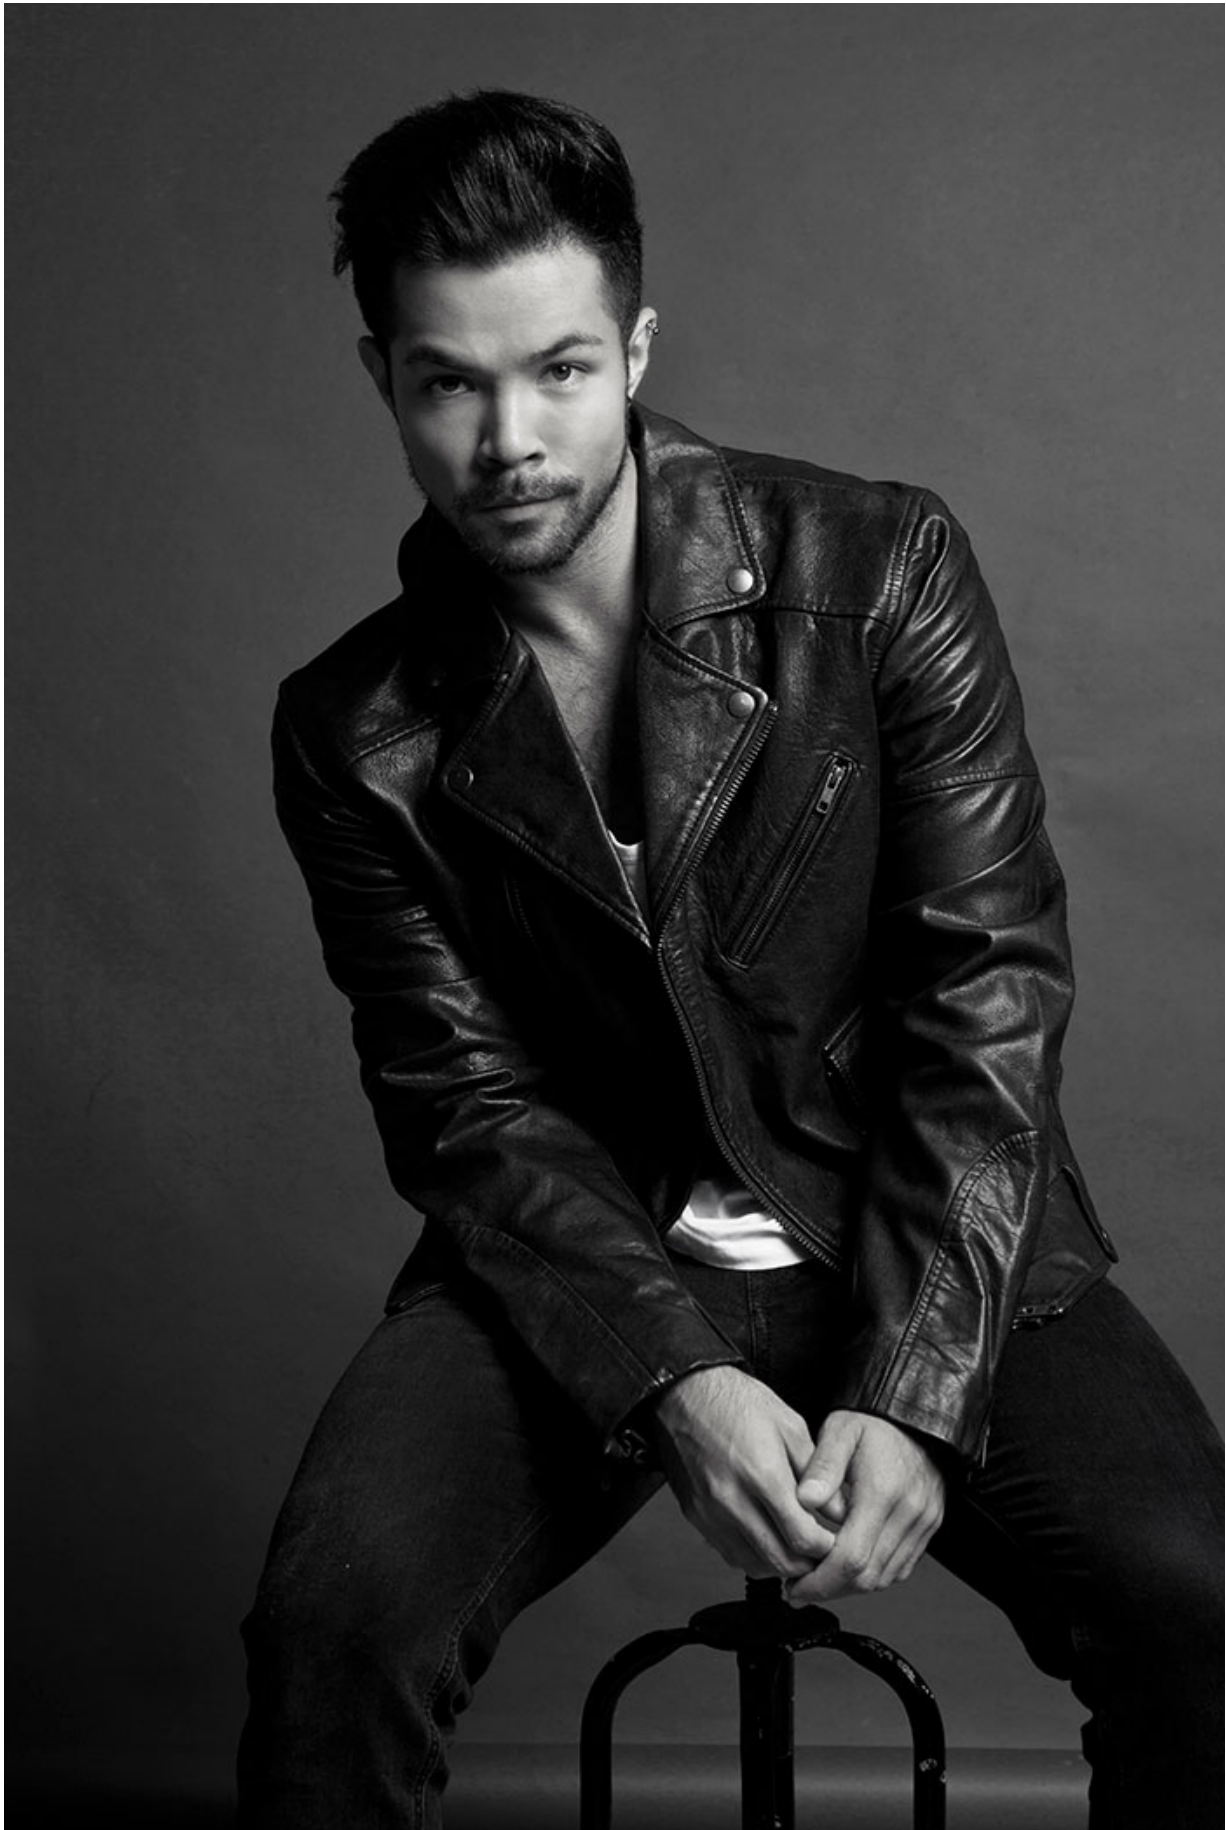

BRANDMODELS

TAYLOR LAX

HAIR: BROWN

EYES: BROWN

HEIGHT: 5' 11"

INSEAM: 31

WAIST: 31

SHIRT: 15.5/33

SUIT: 40R

SHOE: 10

**Russell
M c FADDEN
Imagery**

Russell
McFADDEN
Imagery

WILLIAM LEE
Photography *Wei*

WILLIAM LEI
Photography
W Lei