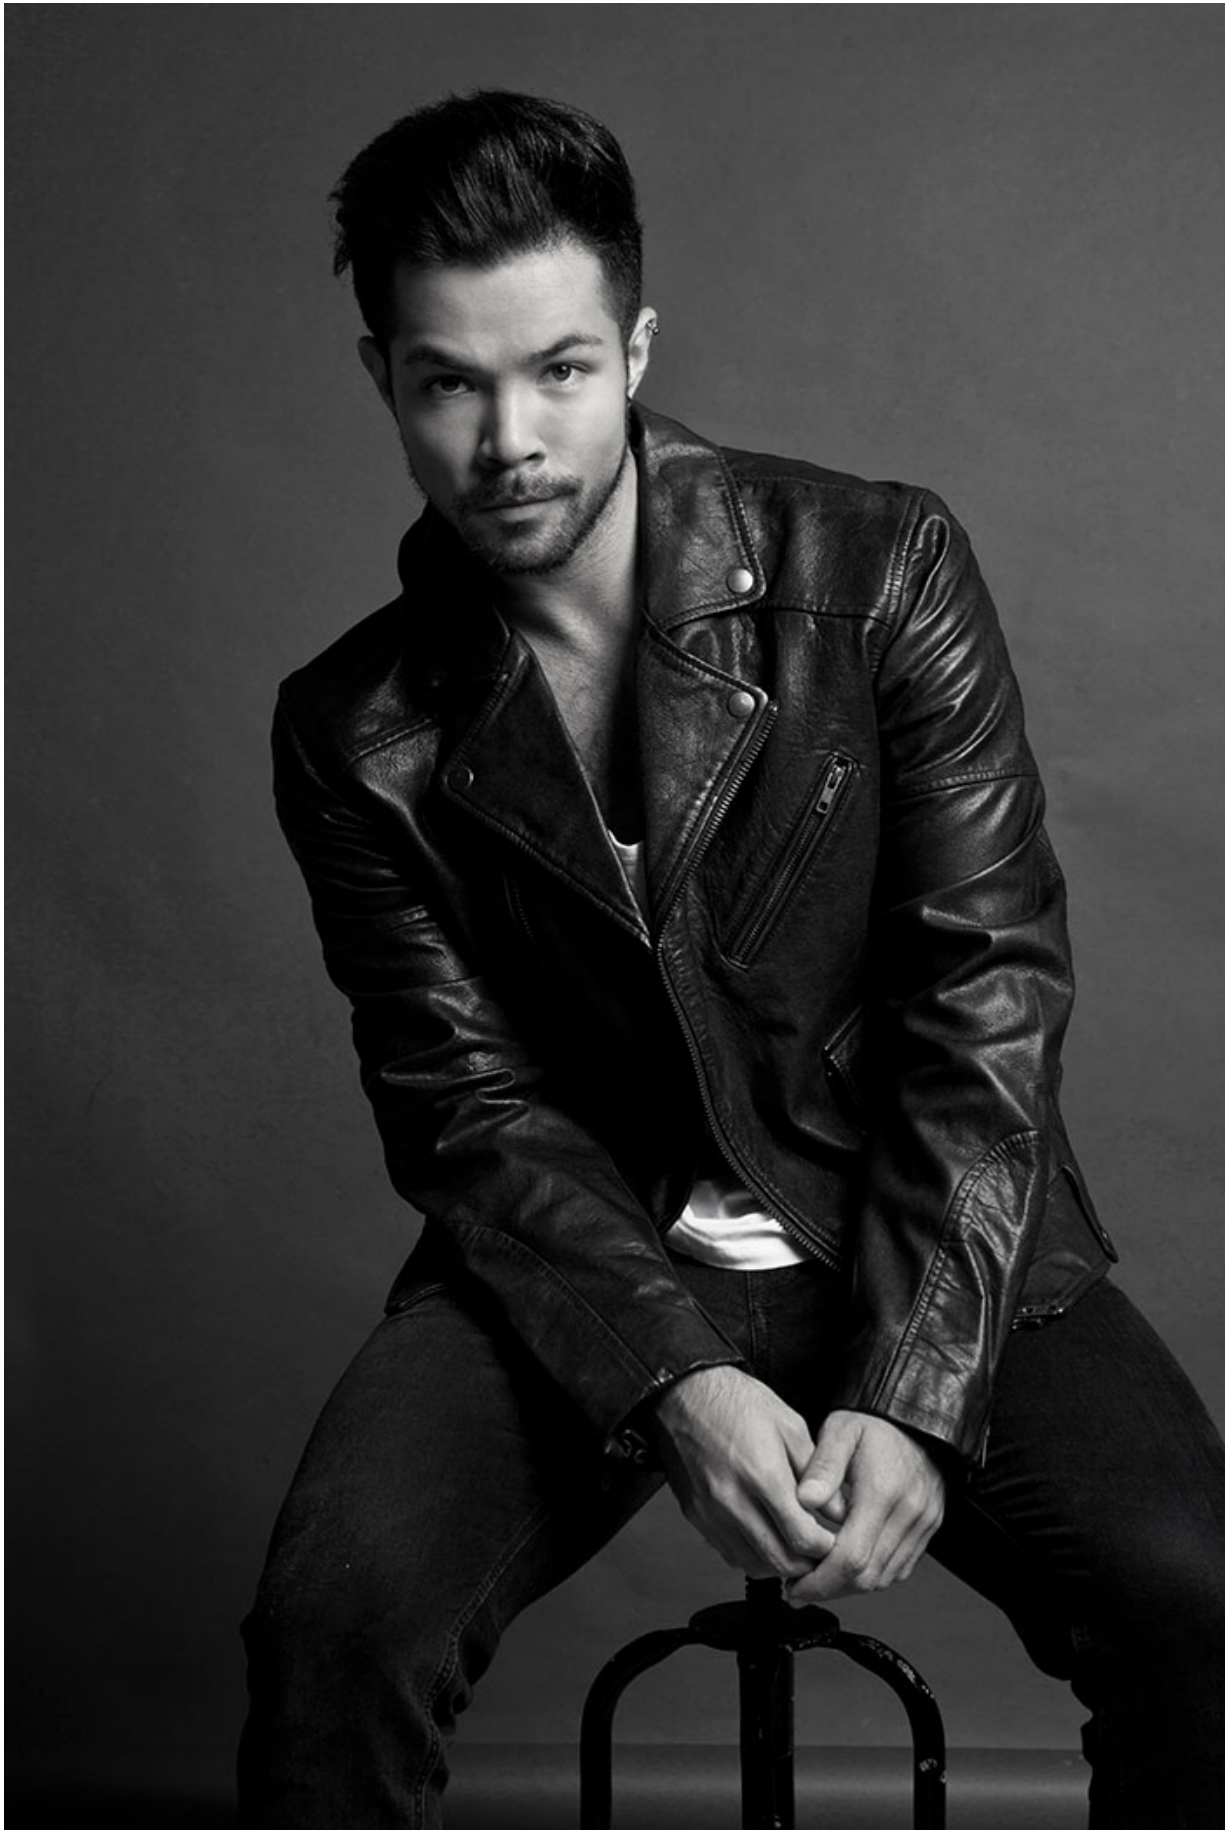

## TAYLOR LAX

HAIR: BROWN

EYES: BROWN

HEIGHT: 5' 11"

INSEAM: 31

WAIST: 31

SHIRT: 15.5/33

SUIT: 40R

SHOE: 10

**Russell  
McFADDEN  
Imagery**

Russell  
McFADDEN  
Imagery

WILLIAM LEE  
Photography  
Lei

WILLIAM LEI  
Photography  
W Lei