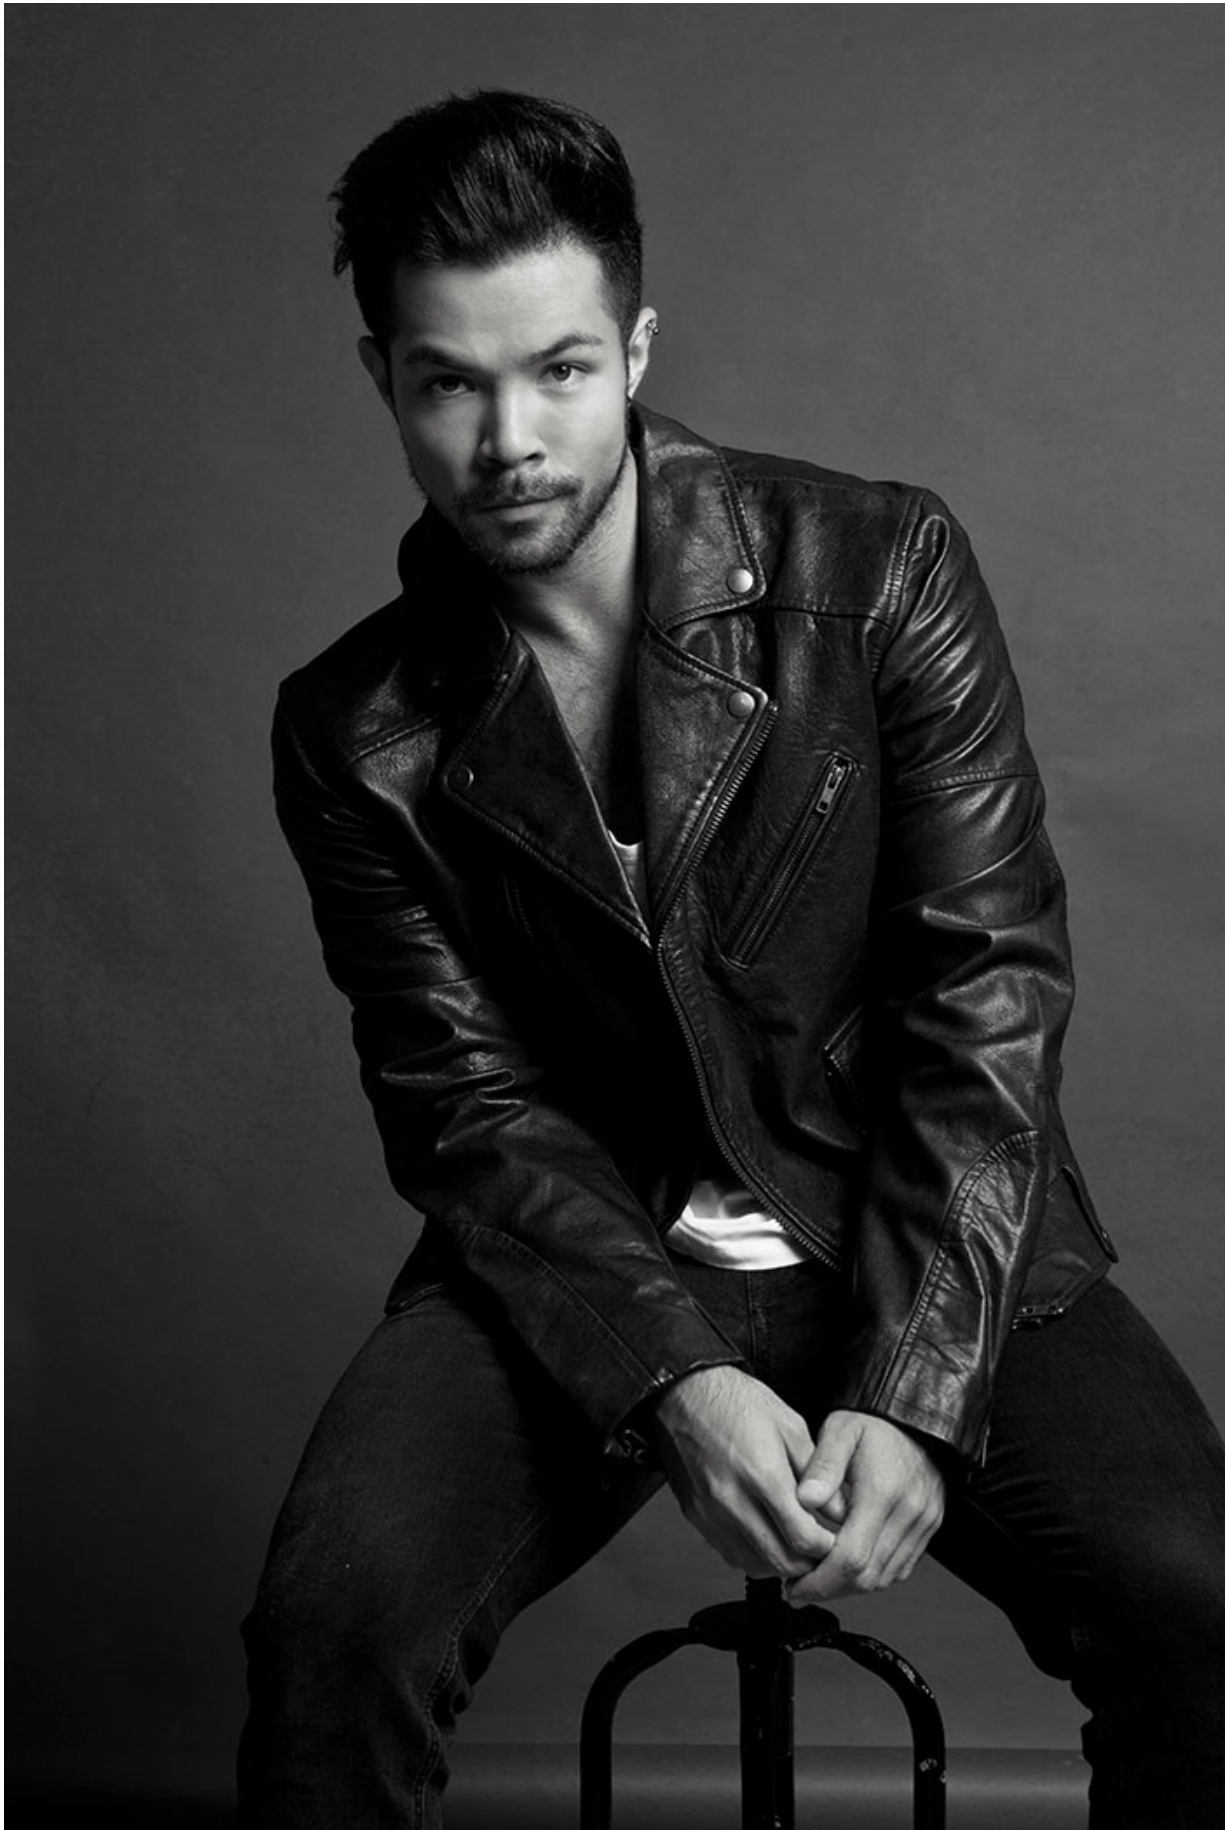

## TAYLOR LAX

HAIR: BROWN

EYES: BROWN

HEIGHT: 5' 11"

INSEAM: 31

WAIST: 31

SHIRT: 15.5/33

SUIT: 40R

SHOE: 10

**Russell  
M c FADDEN  
Imagery**

Russell  
McFADDEN  
Imagery

WILLIAM LEE  
Photography  
Lei

WILLIAM LEI  
Photography *Lei*