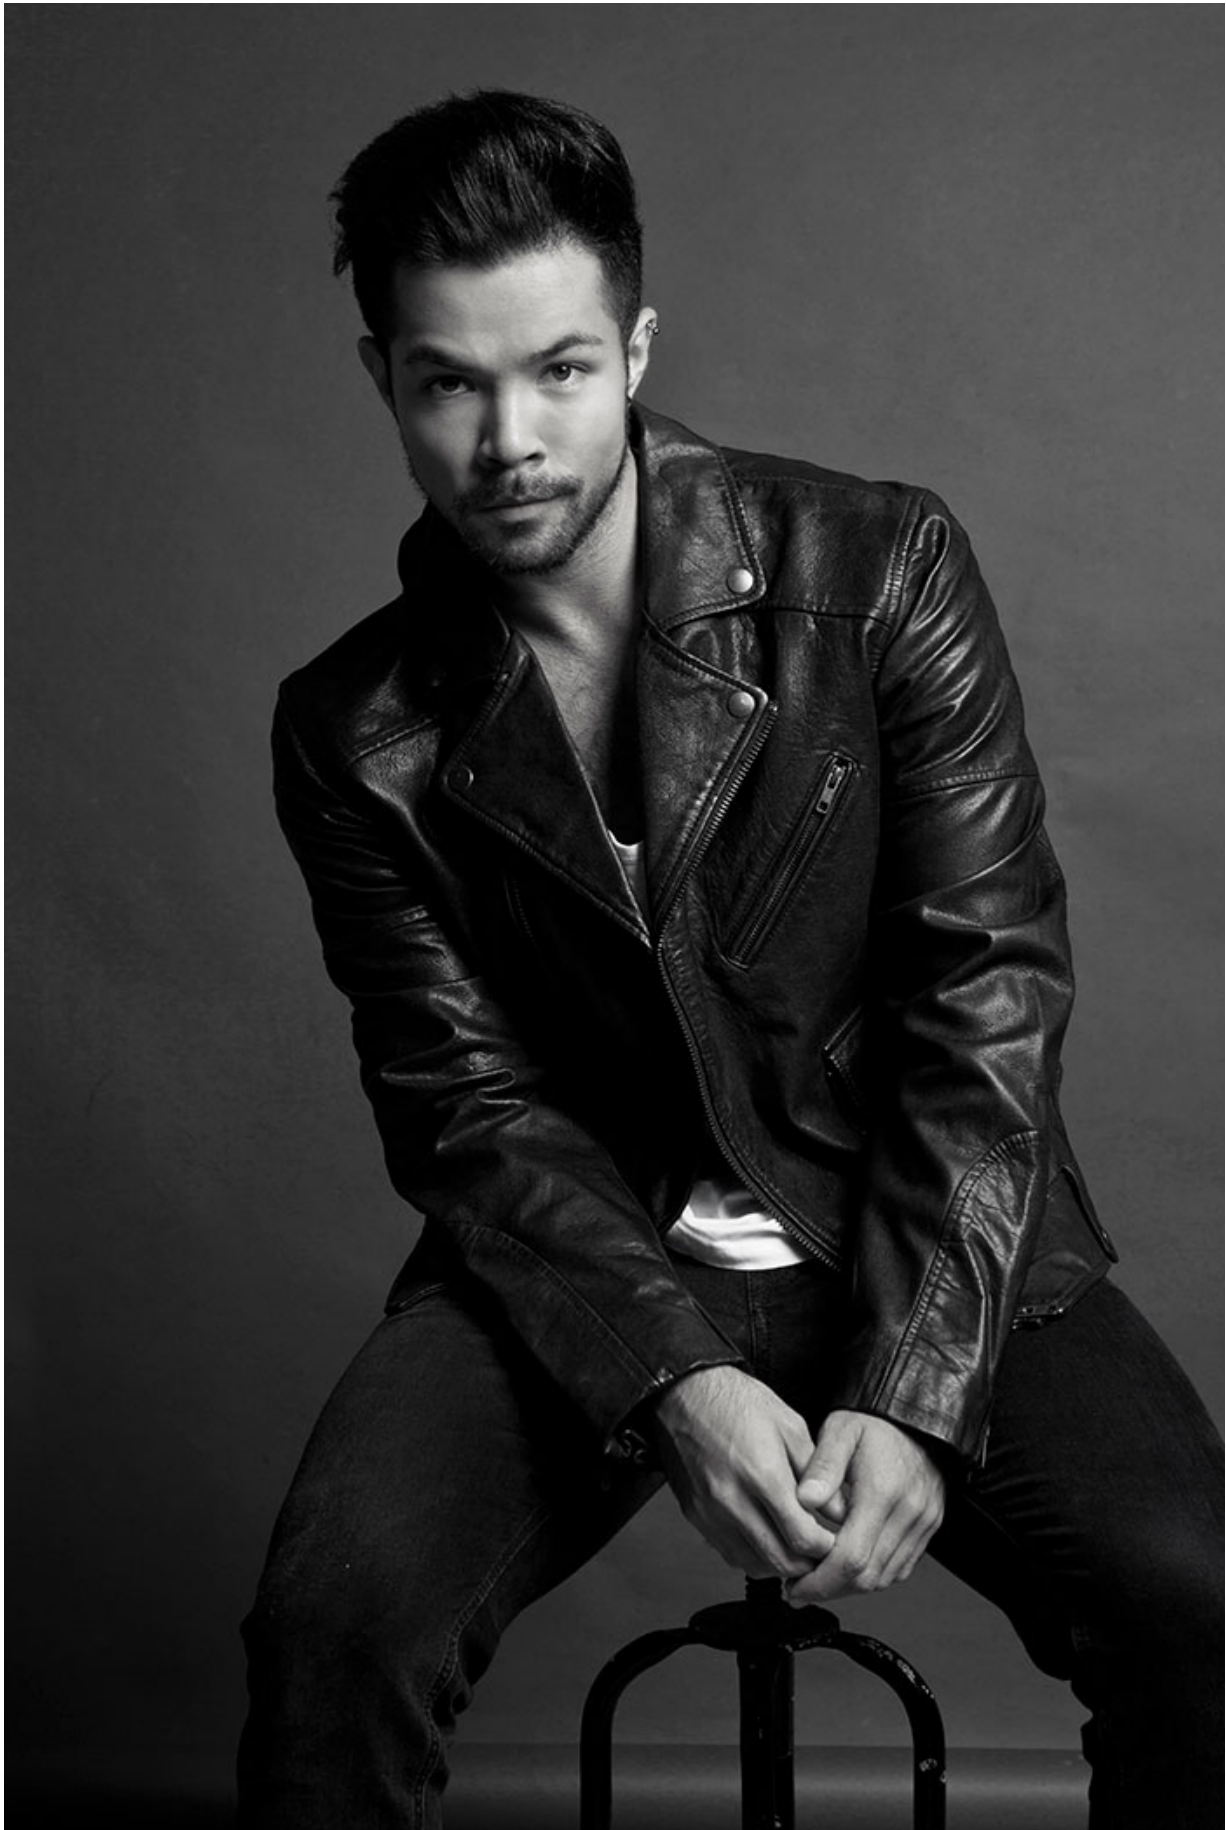

## TAYLOR LAX

HAIR: BROWN

EYES: BROWN

HEIGHT: 5' 11"

INSEAM: 31

WAIST: 31

SHIRT: 15.5/33

SUIT: 40R

SHOE: 10

**Russell  
McFADDEN  
Imagery**

Russell  
McFADDEN  
Imagery

WILLIAM LEI  
Photography *Lei*

WILLIAM LEI  
Photography  
W Lei