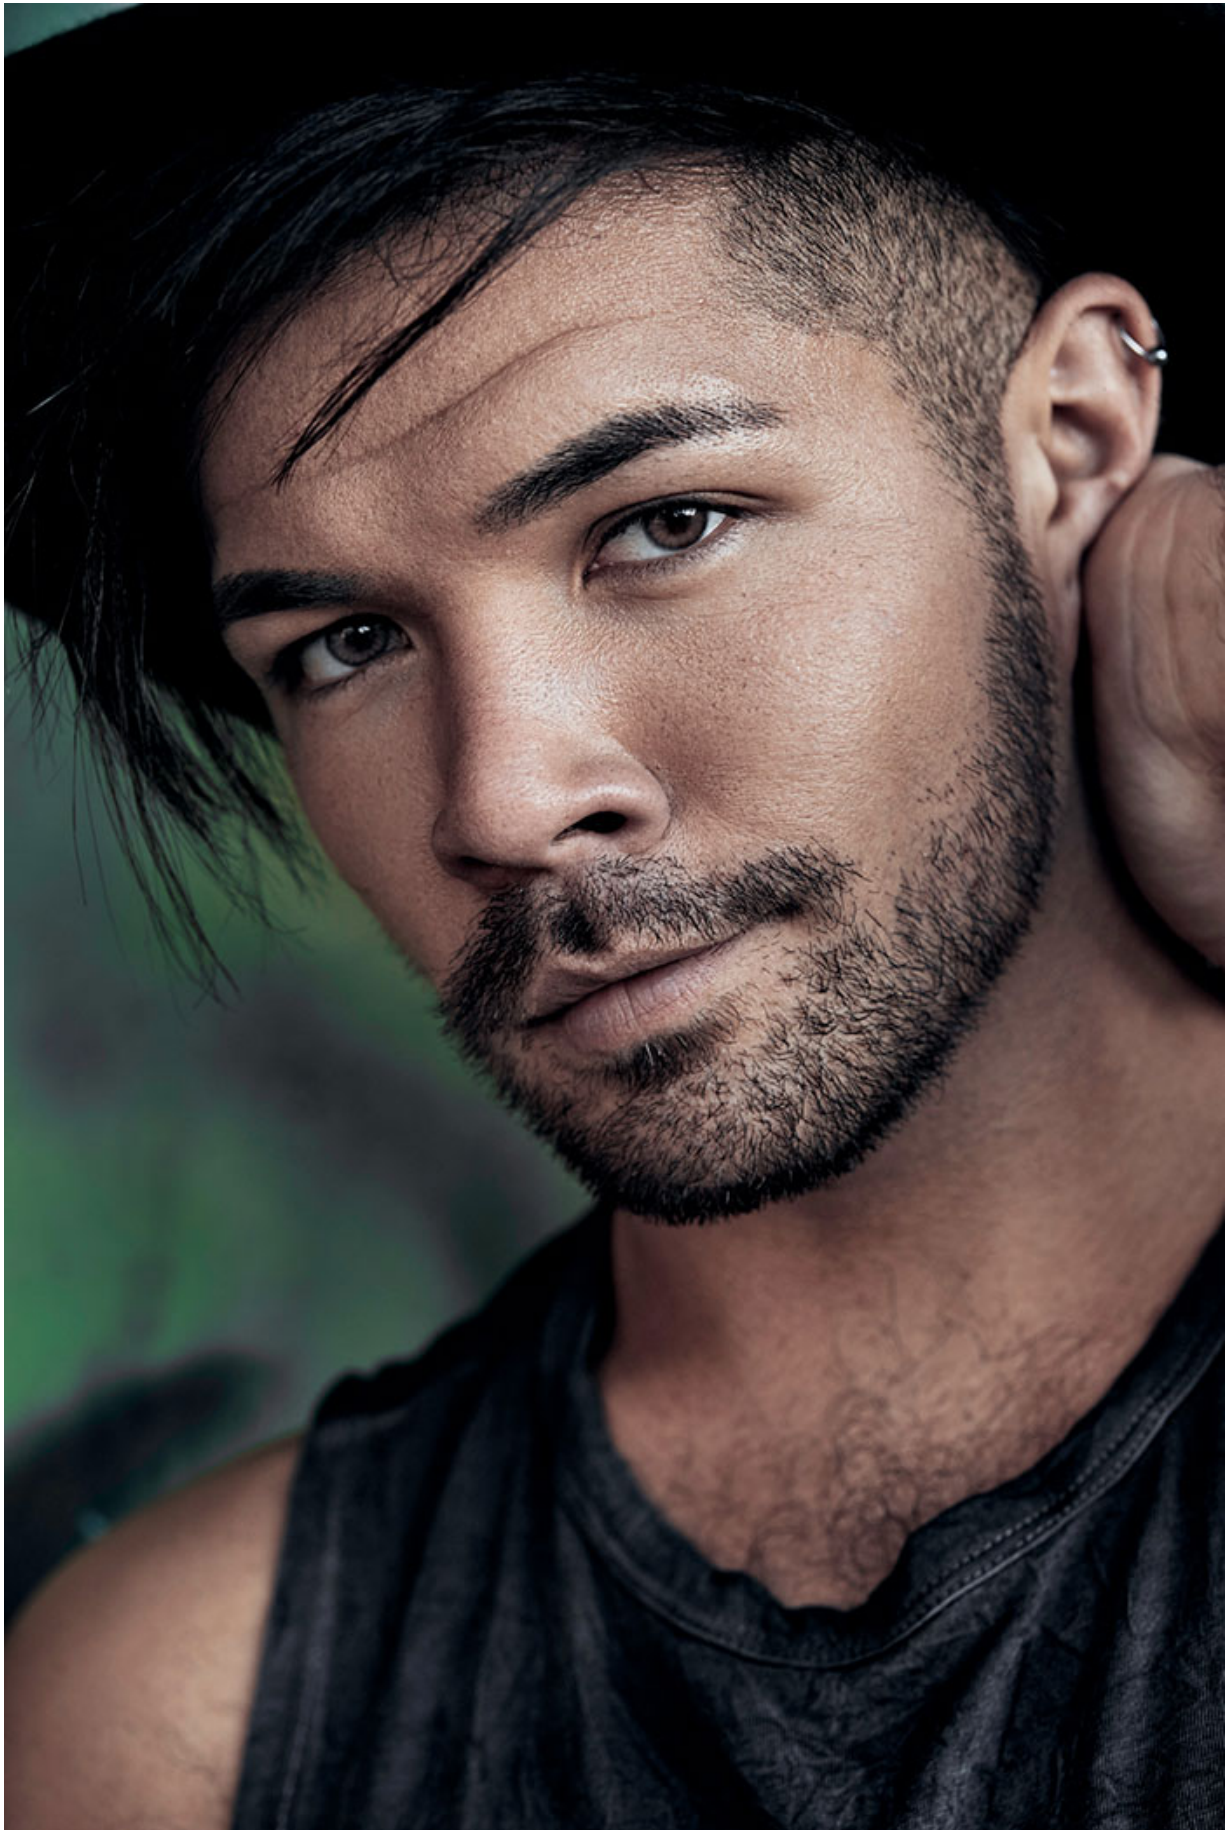

BRANDMODELS

TAYLOR LAX

HAIR: BROWN

EYES: BROWN

HEIGHT: 5' 11"

INSEAM: 31

WAIST: 31

SHIRT: 15.5/33

SUIT: 40R

SHOE: 10

**Russell
M c FADDEN
Imagery**

Russell
McFADDEN
Imagery

WILLIAM LEE
Photography *Wei*

WILLIAM LEI
Photography
W Lei