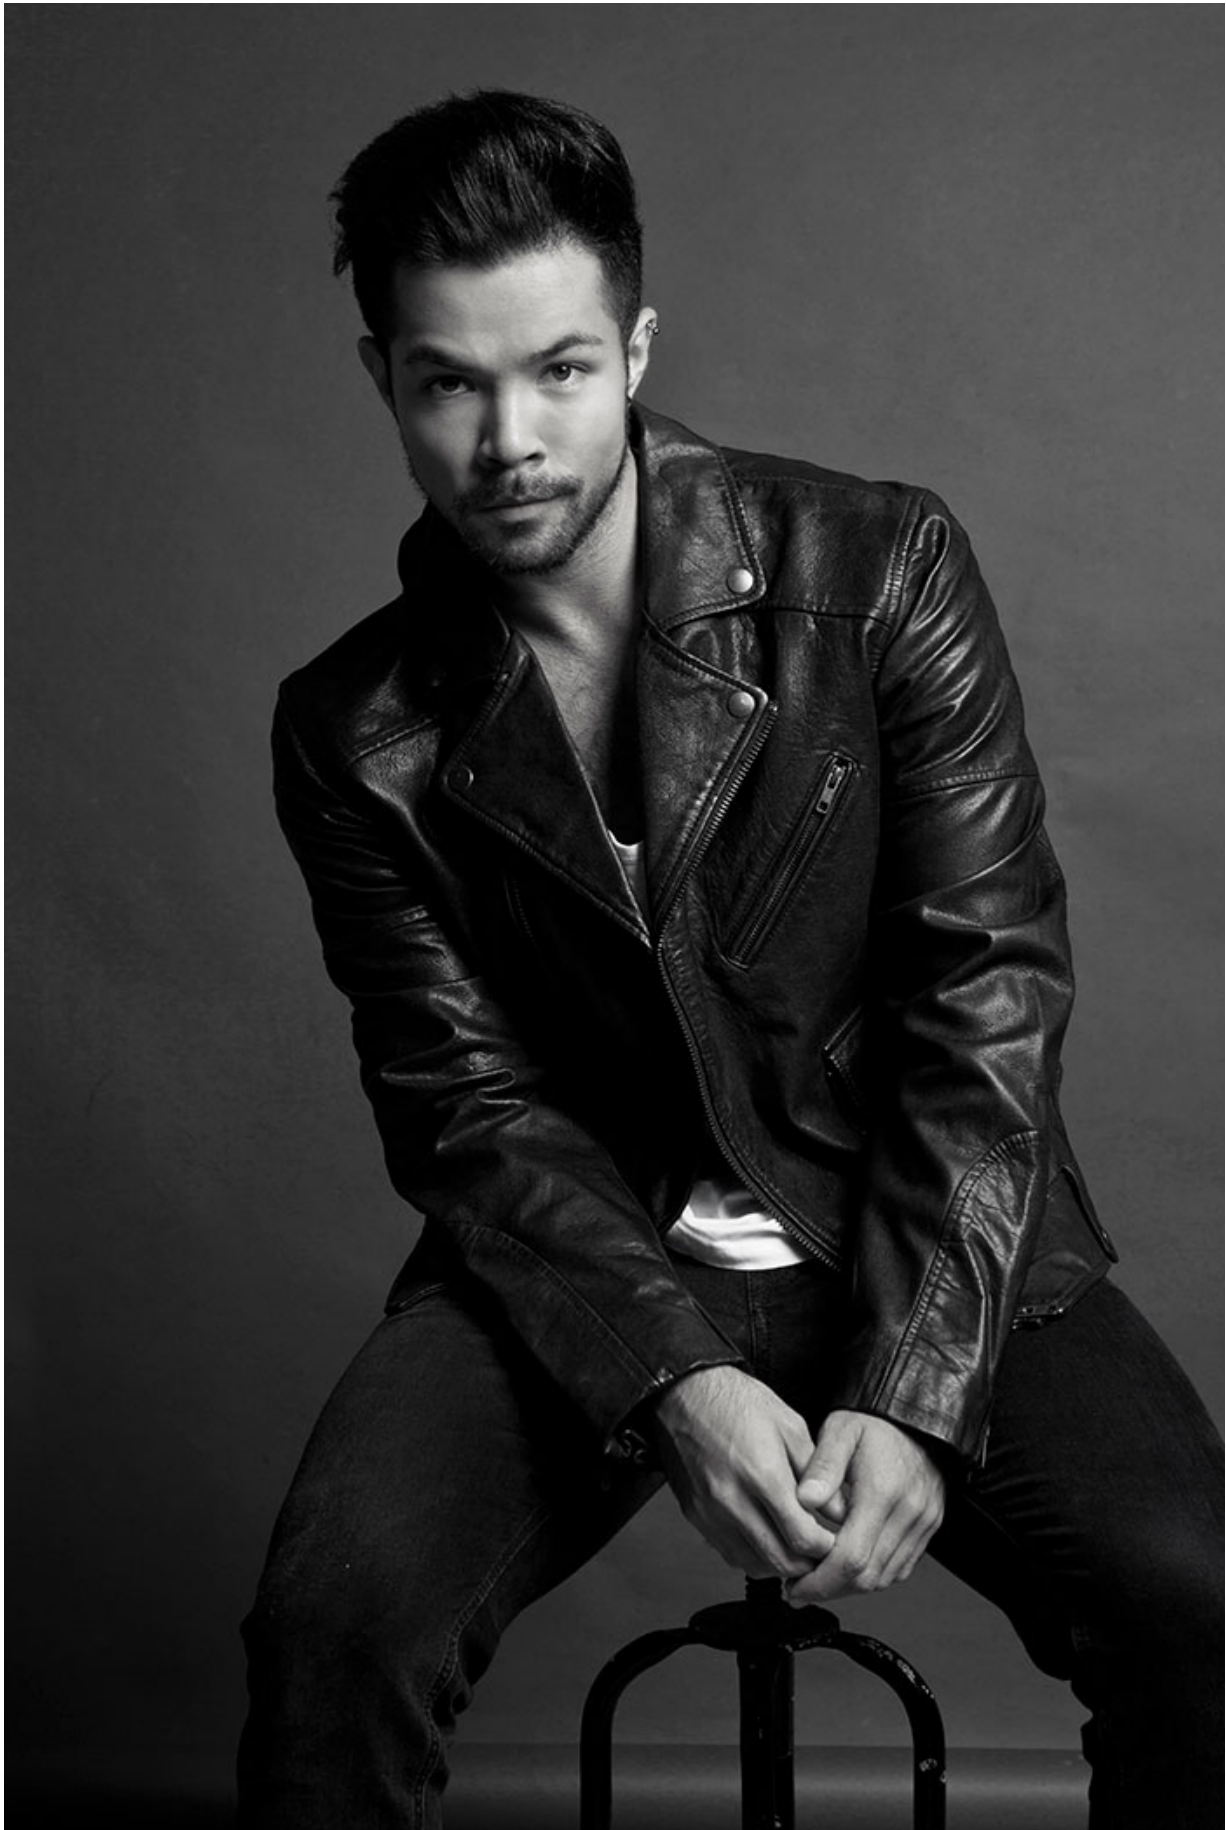

BRANDMODELS

TAYLOR LAX

HAIR: BROWN

EYES: BROWN

HEIGHT: 5' 11"

INSEAM: 31

WAIST: 31

SHIRT: 15.5/33

SUIT: 40R

SHOE: 10

**Russell
McFADDEN
Imagery**

Russell
McFADDEN
Imagery

WILLIAM LEE
Photography
Lei

WILLIAM LEI
Photography
W Lei