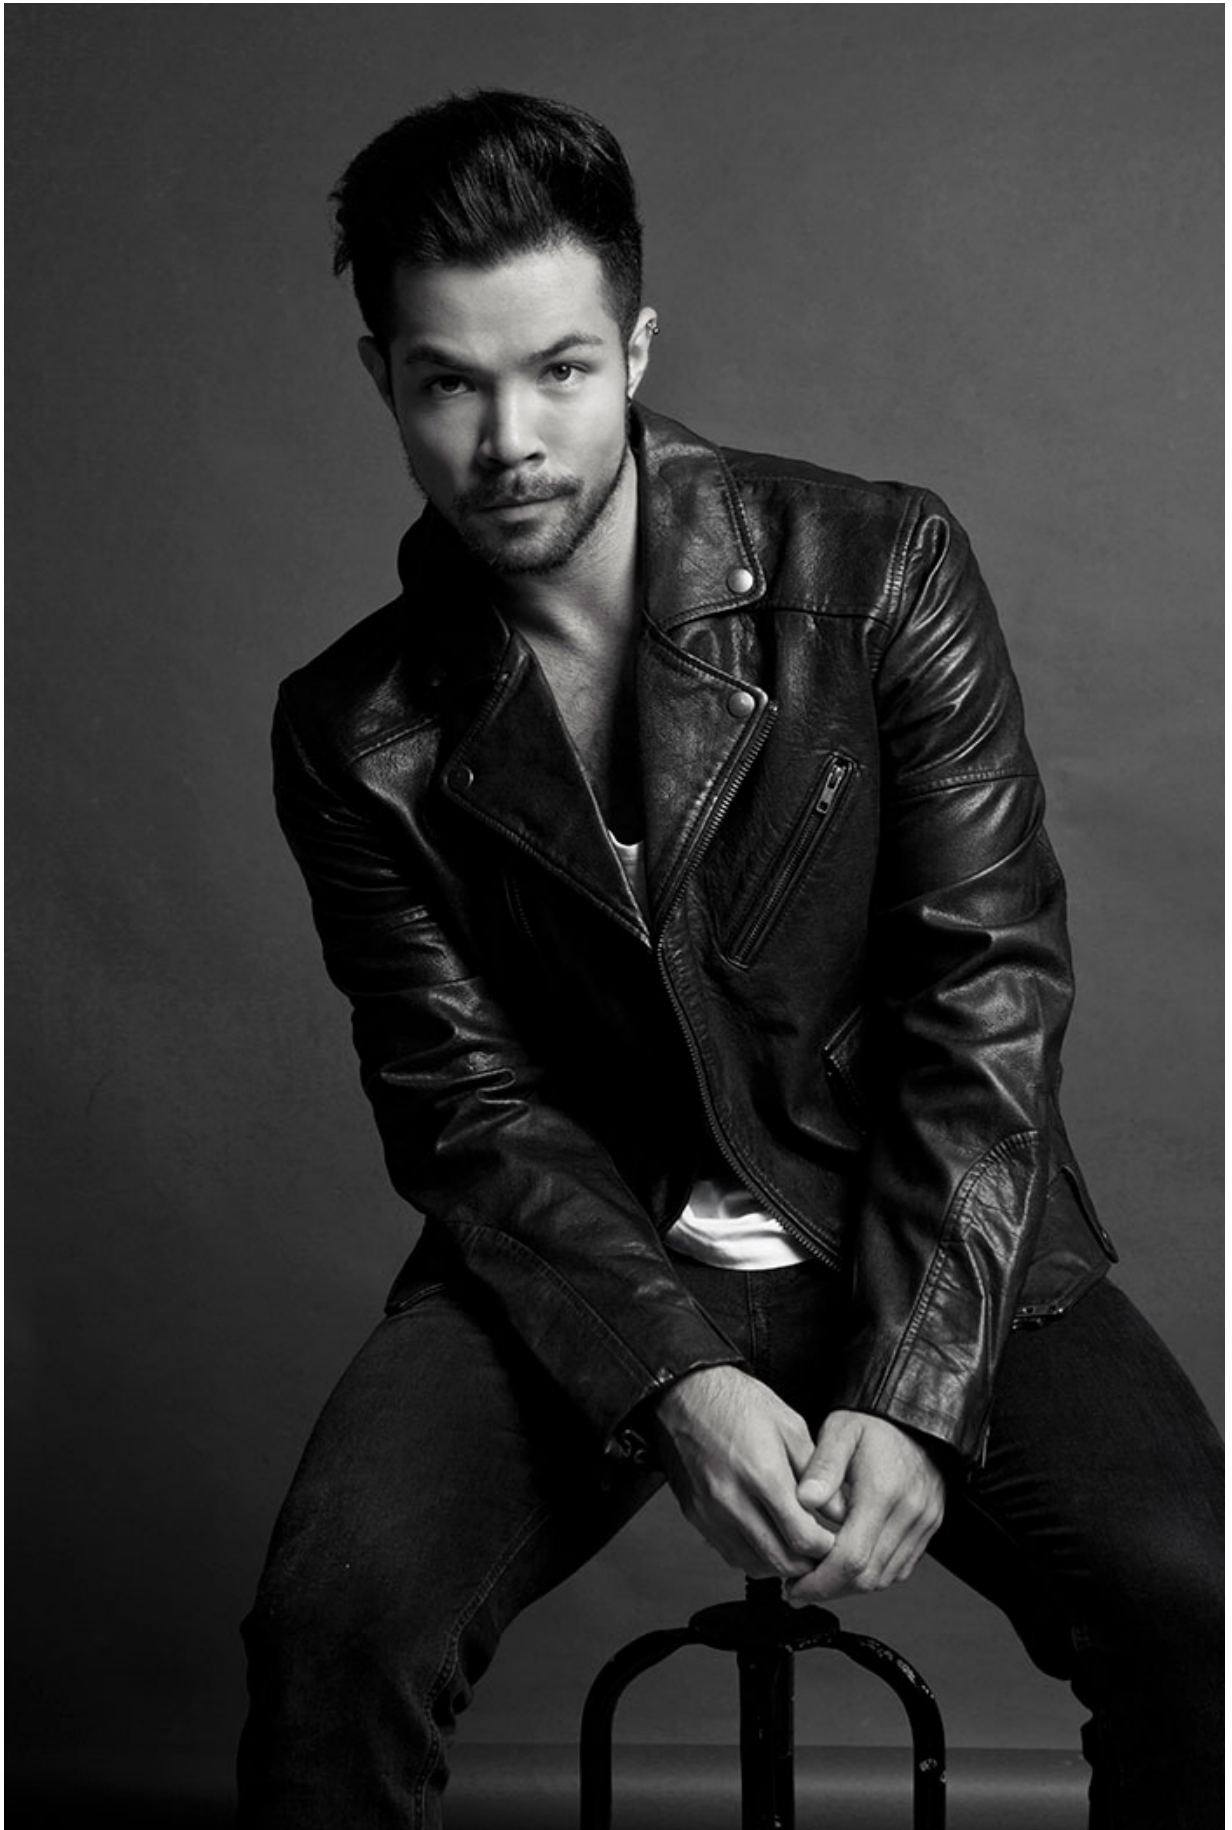

BRANDMODELS

TAYLOR LAX

HAIR: BROWN

EYES: BROWN

HEIGHT: 5' 11"

INSEAM: 31

WAIST: 31

SHIRT: 15.5/33

SUIT: 40R

SHOE: 10

**Russell
McFADDEN
Imagery**

Russell
McFADDEN
Imagery

WILLIAM LEE
Photography
Lei

WILLIAM LEI
Photography
W Lei