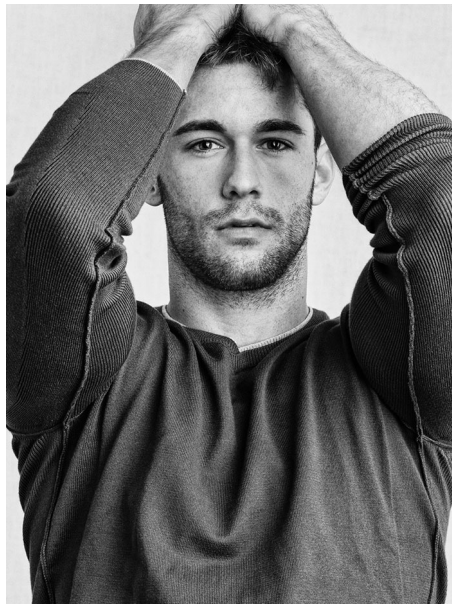

BRANDMODELS

NICK AYLER

HAIR: BROWN

EYES: BLUE/GREEN

HEIGHT: 5' 11"

INSEAM: 31

WAIST: 30

SHIRT: 15.5/32

SUIT: 40R

SHOE: 10.5

MCHAELA TV & C PRUITT PHOTOGRAPHY

MCHAELA TV & C PRUITT PHOTOGRAPHY